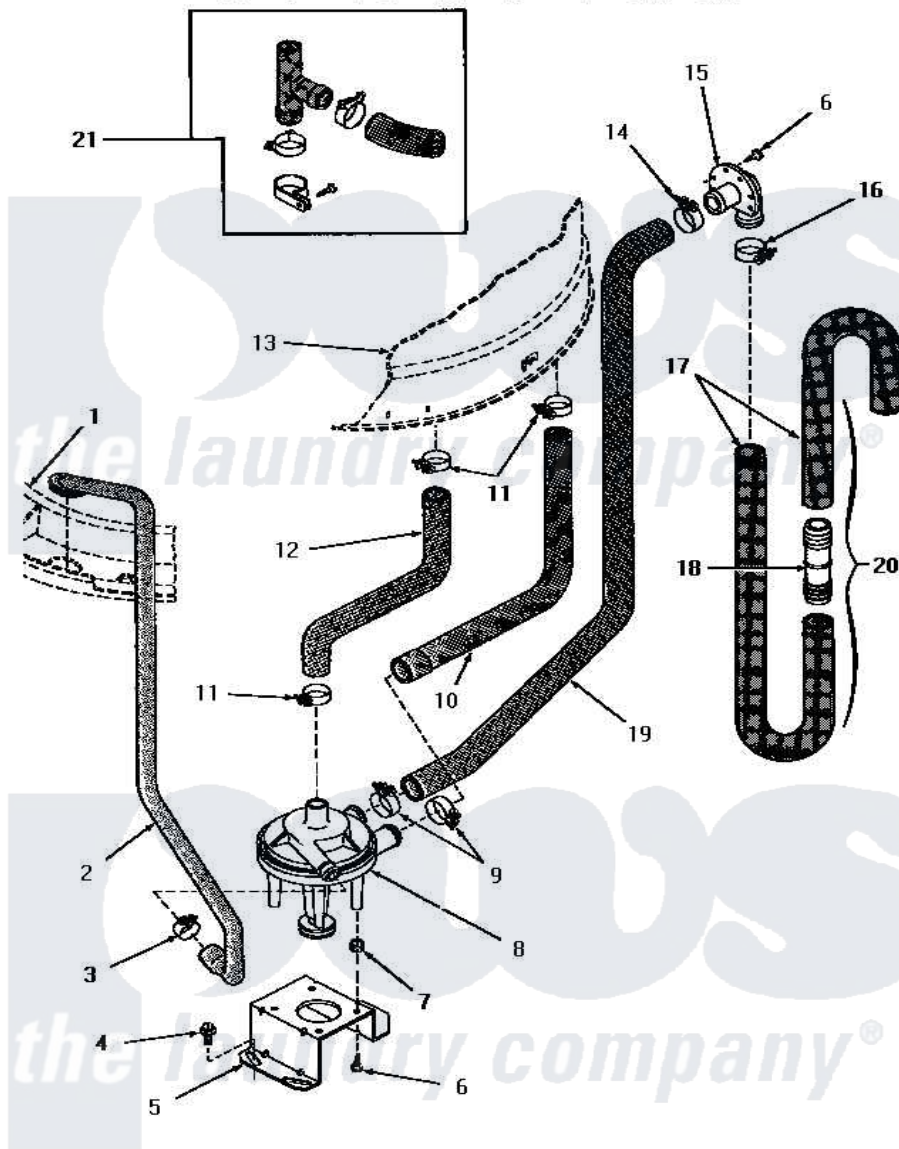

Amana HA6000 18 - PUMP ASSY/BRKT/HOSES & SIPHON BREAK KIT

**PUMP ASSEMBLY, BRACKET, HOSES AND SIPHON BREAK KIT
(Models equipped with rubber drain hose)**

Amana [Residential Amana HA6000 Washer Parts](#) Parts Diagram 18 - PUMP ASSY/BRKT/HOSES & SIPHON BREAK KIT

[Click on the part number to view part](#)

Item	Original Part Number	Replaced By	Status	Part Description
1	Y00000000		Not Available	SEE NOTE OUTER TUB COVER
2	27232		Not Available	HOSE
3	27644	285655		Clamp, Hose
4	27157			Screw, 10-24 X 5/8 Spec
5	27105			Bracket, Pump Mounting
6	51784		Not Available	SCREW,10B-16 X 1/2 HEX
7	27063			On-Sert
8	27065	31968		Assembly, Pump NA
9	27153	285655		Clamp, Hose
10	27160		Not Available	HOSE,TUB TO PUMP-DRAIN
11	27151	285655		Clamp, Hose
12	27159		Not Available	HOSE,TUB TO PUMP
13	Y00000000		Not Available	SEE NOTE OUTER TUB
14	20391	285655		Clamp, Hose
15	23553		Not Available	ELBOW,DRAIN HOSE-PLAST

16	20211	285655	Clamp, Hose
17	28293		Hose, Drain
18	25863	16272	Connector, Straight
19	27161		Hose, Pump To Drain Val
20	Y00000000		Not Available SEE NOTE DRAIN HOSE AND HOSE COUPLER -- (SEE NOTE 1)
21	297P3	76660	Break-Sphn