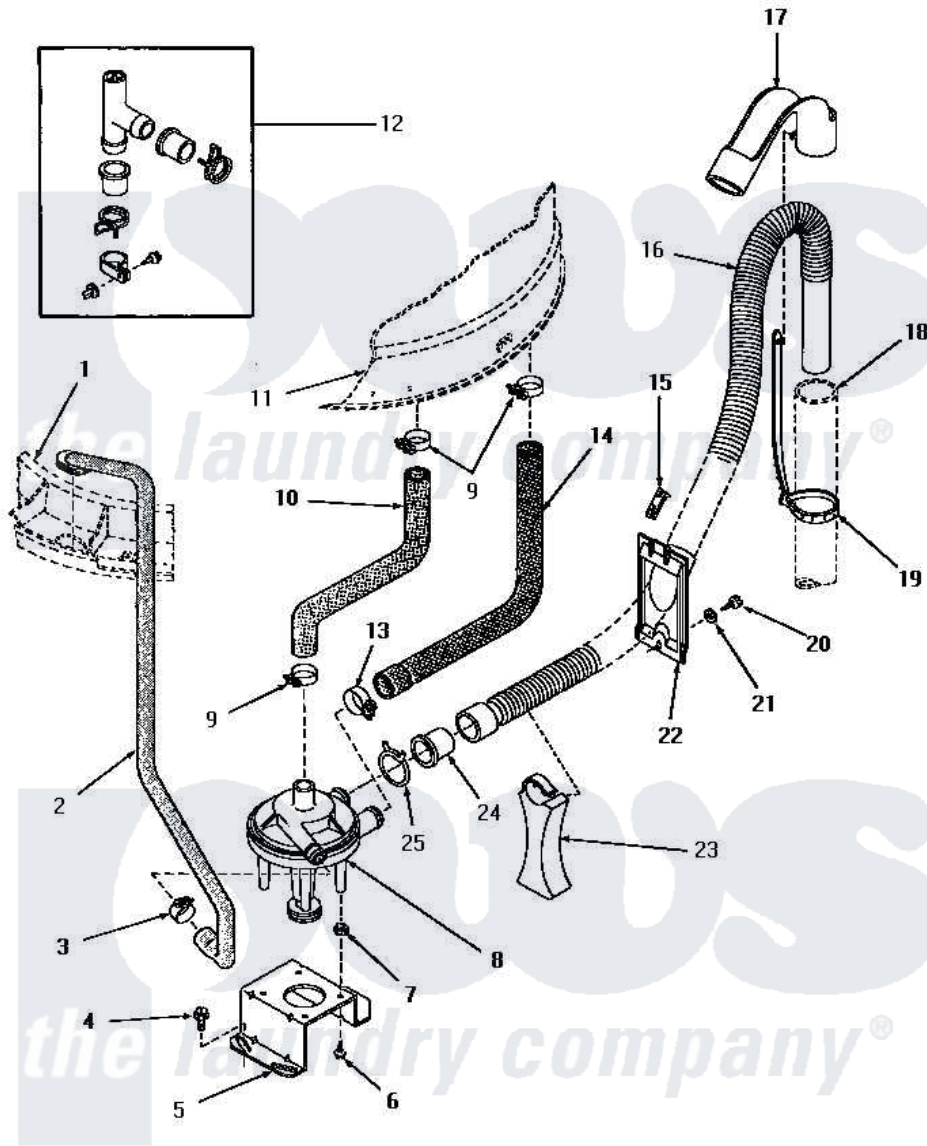

Amana HA6000 19 - PUMP ASSY/BRKT/HOSES & SIPHON BREAK KIT

PUMP ASSEMBLY, BRACKET, HOSES AND SIPHON BREAK KIT
(Models equipped with plastic drain hose)

Amana [Residential Amana HA6000 Washer Parts](#) Parts Diagram 19 - PUMP ASSY/BRKT/HOSES & SIPHON BREAK KIT

[Click on the part number to view part](#)

Item	Original Part Number	Replaced By	Status	Part Description
1	Y00000000		Not Available	SEE NOTE OUTER TUB COVER
2	27232		Not Available	HOSE
3	27644	285655		Clamp, Hose
4	27157			Screw, 10-24 X 5/8 Spec
5	27105			Bracket, Pump Mounting
6	51784		Not Available	SCREW,10B-16 X 1/2 HEX
7	27063			On-Sert
8	27065	31968		Assembly, Pump NA
9	27151	285655		Clamp, Hose
10	27159		Not Available	HOSE,TUB TO PUMP
11	Y00000000		Not Available	SEE NOTE OUTER TUB
12	386P3	76660		Break-Sphn
13	27153	285655		Clamp, Hose
14	27160		Not Available	HOSE,TUB TO PUMP-DRAIN
15	29936		Not Available	HOSE RETAINER CLIP

16	29142	39952	Hose- Drai
17	29144	22003814	Retainer, Drain Hose
18	Y00000000		Not Available SEE NOTE STANDPIPE
19	29999	8539404	Tie-Wire
20	27196	27001200	Screw
21	20492	M0270504	Washer
22	29131		Not Available RETAINER,DIRECTIONAL
23	29284		Stand, Hose
24	29143		Not Available HOSE,ADAPTER
25	29172		Not Available CLAMP,HOSE
NI	406P3	451P3	Kit Drain Extension