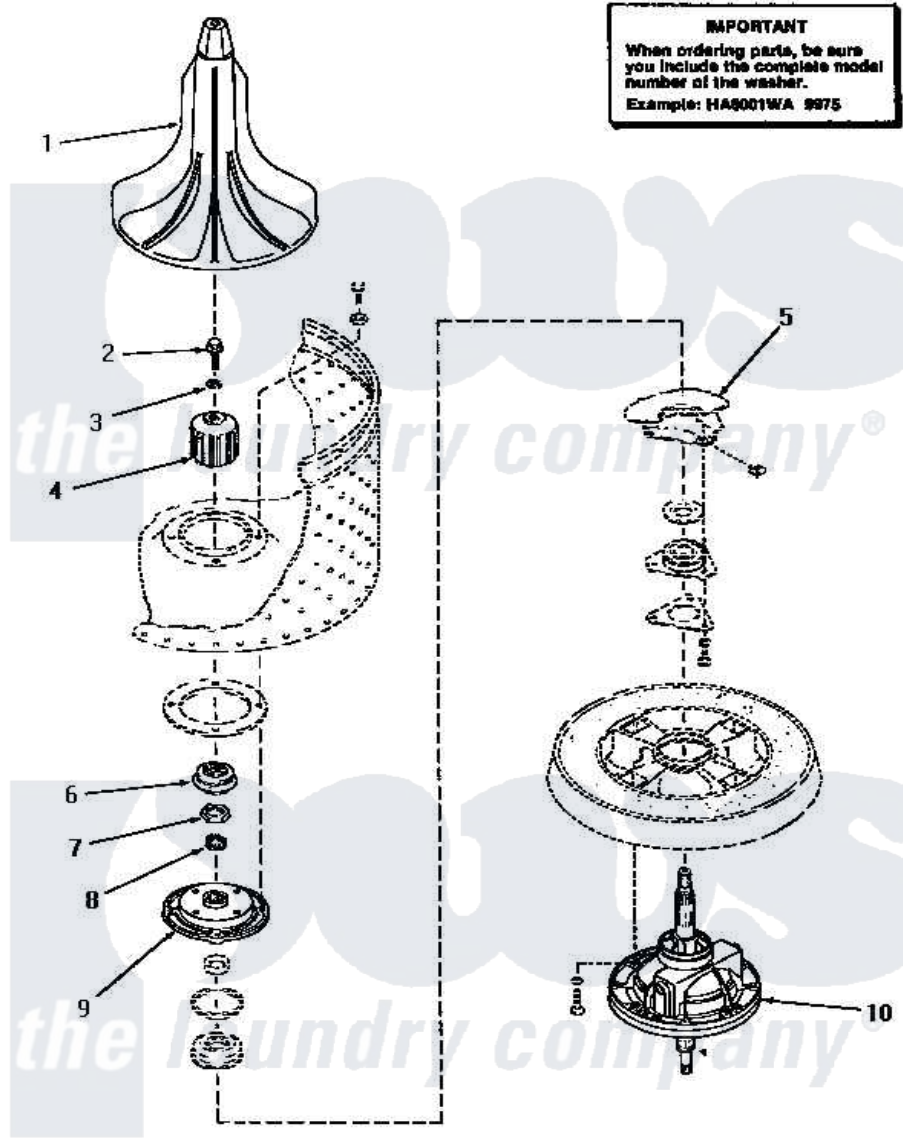

# Amana HA6000 20 - SHORT POST DRIVE (ADDITION)

## SHORT POST DRIVE

Amana [Residential Amana HA6000 Washer Parts](#) Parts Diagram 20 - SHORT POST DRIVE (ADDITION)  
 Click on the part number to view part

Item	Original Part Number	Replaced By	Status	Part Description
1	30855	<a href="#">40000501W</a>		Agitator, Flex Vane
2	<a href="#">30852</a>			Screw, No.8-1/4 X 20 X 3/
3	30853		Not Available	SEAL
4	30071	<a href="#">R9900189</a>		Kit, Drive Bell And Seal
5	Y00000000		Not Available	SEE NOTE OUTER TUB
6	30022		Not Available	ASSY,SEAL-HEAD xREPLACE
7	Y29220	<a href="#">40016301</a>		Nut, Lock
8	29728	<a href="#">40008301</a>		Insert, Spline
9	30034		Not Available	HUB ASSEMBLY
10	30848	<a href="#">33227P</a>		Assembly- Tran
"	33227	<a href="#">33227P</a>		Assembly- Tran