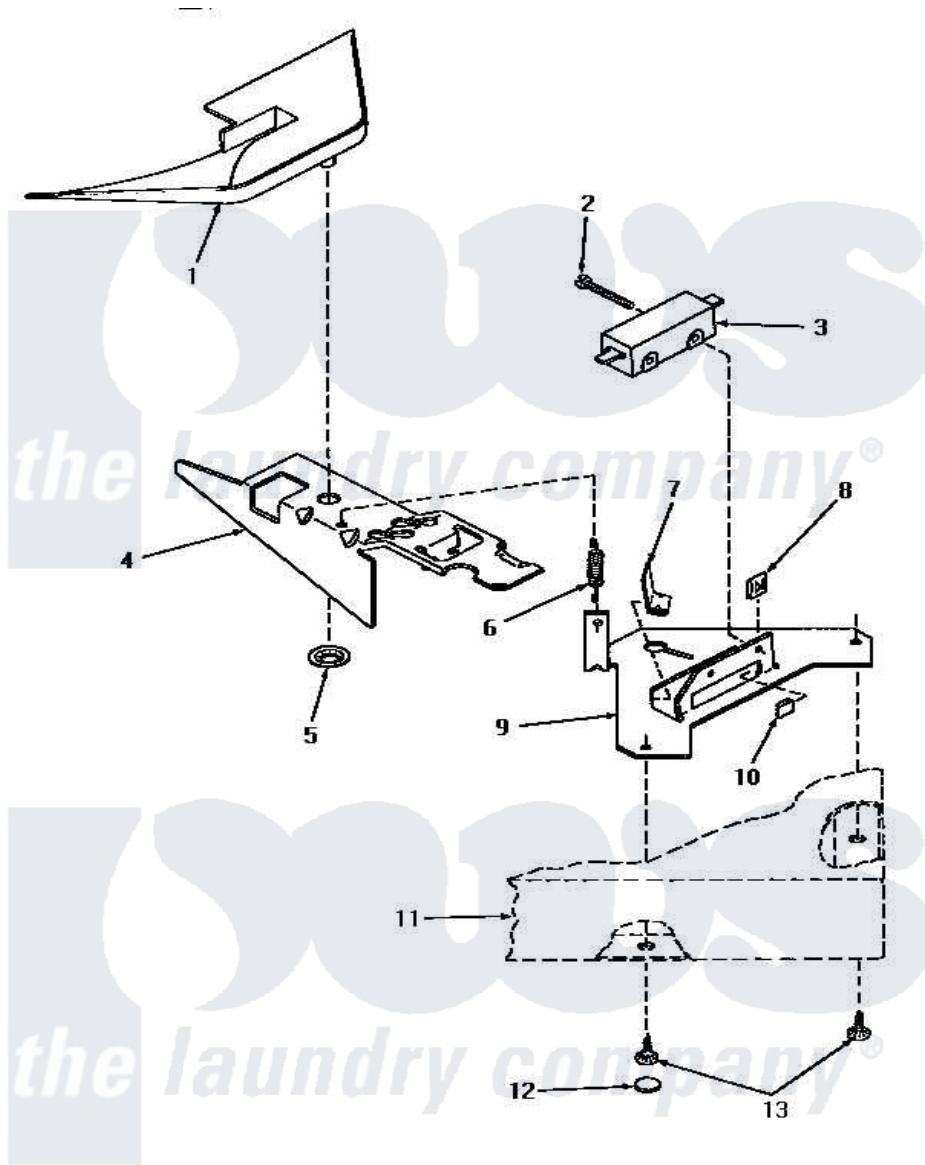

Amana HA6000 21 - SWITCH & BRACKET ASSY

SWITCH AND BRACKET ASSEMBLY

Amana [Residential Amana HA6000 Washer Parts](#) Parts Diagram 21 - SWITCH & BRACKET ASSY
 Click on the part number to view part

Item	Original Part Number	Replaced By	Status	Part Description
1	29042		Not Available	SHIELD, LID SWITCH
2	Q6516		Not Available	SCREW, 6-32 X 1 ROUND H
3	27249		Not Available	SWITCH
4	27602			Lever, Out-Of-Bal Switch
5	29043			Nut, Push
6	27603			Spring, Switch Lever
7	Y27837			Clip, Speed-"U" Type
8	27248		Not Available	NUT, SPEED U-TYPE
9	27250		Not Available	BRACKET, OUT-OF-BAL SWI
10	27610			Clip, U
11	Y00000000		Not Available	SEE NOTE CABINET TOP
12	28291		Not Available	WASHER
13	28193			Screw, 8-1/2 Tapping W/