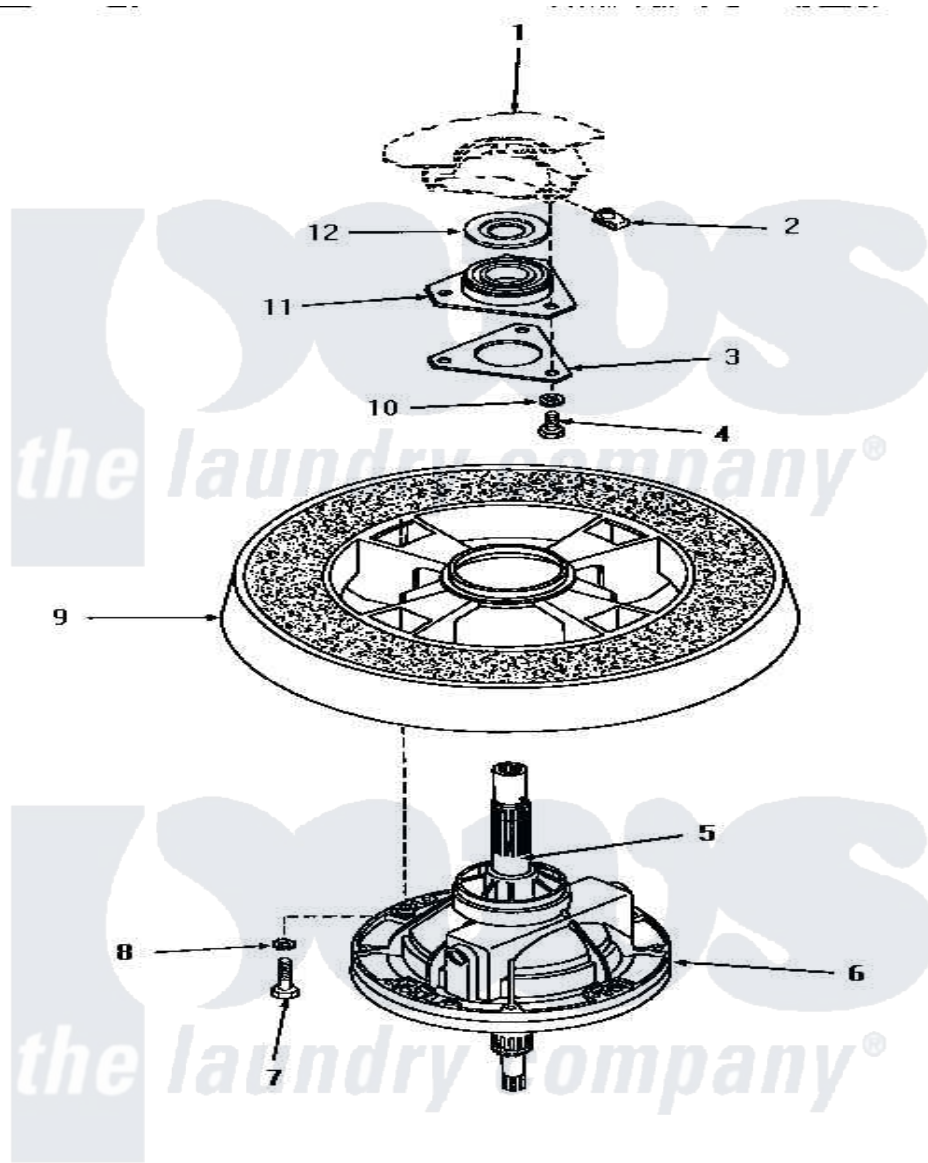

Amana HA6000 22 - TRANSMISSION ASSY & BALANCE RING

TRANSMISSION ASSEMBLY AND BALANCE RING

Amana Residential Amana HA6000 Washer Parts Parts Diagram 22 - TRANSMISSION ASSY & BALANCE RING

[Click on the part number to view part](#)

Item	Original Part Number	Replaced By	Status	Part Description
1	Y00000000		Not Available	SEE NOTE OUTER TUB
2	27222			Nut, Retainer 5/16-18
3	27166		Not Available	WASHER,BEARING HOUSING
4	01355		Not Available	SCREW
5	27604P			Never-Seeze 1 Oz Tube
6	30946		Not Available	TRANSMISSION ASSEMBLY
7	27200		Not Available	CAP SCREW
8	02431			Lockwasher, 1/4 Ext Shk
9	Y29117		Not Available	ASSY,BALANCE RING-COMPL
10	04366			Lockwasher, 5/16intshkp
11	27182	40004201P		Main Bearing Assembly
12	27187			Flinger