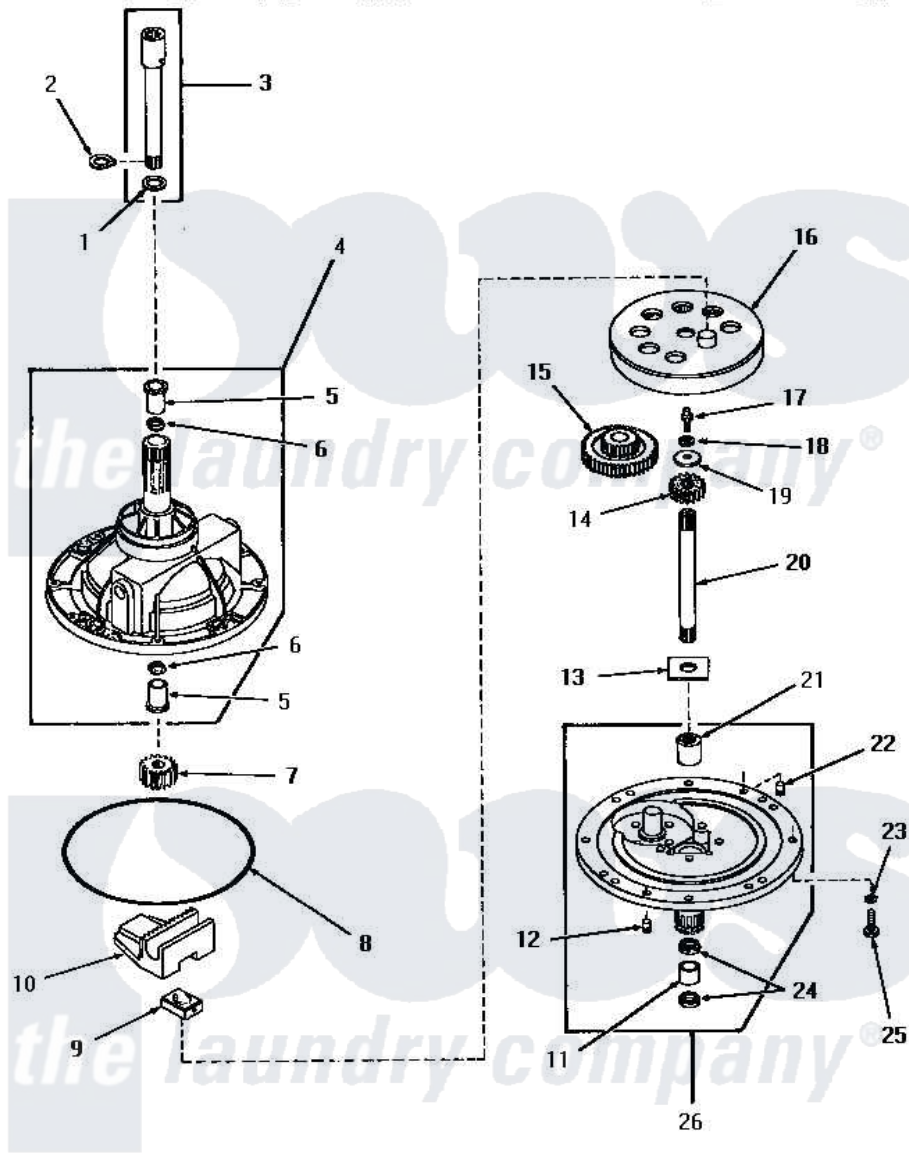

# Amana HA6001 01 - 28430 TRANSMISSION ASSY COMPONENTS

## COMPONENTS FOR 28430 TRANSMISSION ASSEMBLY

Amana [Residential Amana HA6001 Washer Parts](#) Parts Diagram 01 - 28430 TRANSMISSION ASSY COMPONENTS  
 Click on the part number to view part

Item	Original Part Number	Replaced By	Status	Part Description
1	Y00000000		Not Available	SEE NOTE SHIM WASHER -- (SEE NOTE)
2	<a href="#">27197</a>			Ring, Retaining
3	<a href="#">368P3</a>			Kit, Coupling And Shaft
4	27191		Not Available	TRANSMISSION CASE ASSEMBLY
"	28435		Not Available	TRANSMISSION CASE ASSEMBLY
5	27021		Not Available	BEARING
6	Y28114	<a href="#">40042701</a>		Seal- Oil
7	<a href="#">27003</a>			Pinion, Agitator
8	<a href="#">27028</a>			Gasket, Transmission Re
"	28434P		Not Available	LOCTITE
9	<a href="#">26493</a>			Slide
10	Y27001	<a href="#">Y31526</a>		Rack
11	<a href="#">27022</a>			Bearing
12	<a href="#">27172</a>			Pin, Dowel

13	<a href="#">27016</a>		Washer
14	<a href="#">29156</a>		Pinion, Input
15	<a href="#">27002</a>		Gear, Reduction
16	<a href="#">26577</a>		Assembly, Gear And Stud
17	27030	Not Available	SCREW, 1/4-20 SPECIAL
18	<a href="#">21456</a>		Lockwasher, 1/4 Intshkp
19	26509	<a href="#">40041501</a>	Washer
20	27081	<a href="#">27081P</a>	Shaft Input Package
21	27026	Not Available	COVER TRANSMISSION
22	<a href="#">27172</a>		Pin, Dowel
23	<a href="#">02431</a>		Lockwasher, 1/4 Ext Shk
24	Y28114	<a href="#">40042701</a>	Seal- Oil
25	<a href="#">20253</a>		Screw, Cap-1/4-20 X 1"
26	27192	Not Available	TRANSMISSION COVER ASSEMBLY
NI	27243	<a href="#">27243P</a>	Oil, CW Transmission F-