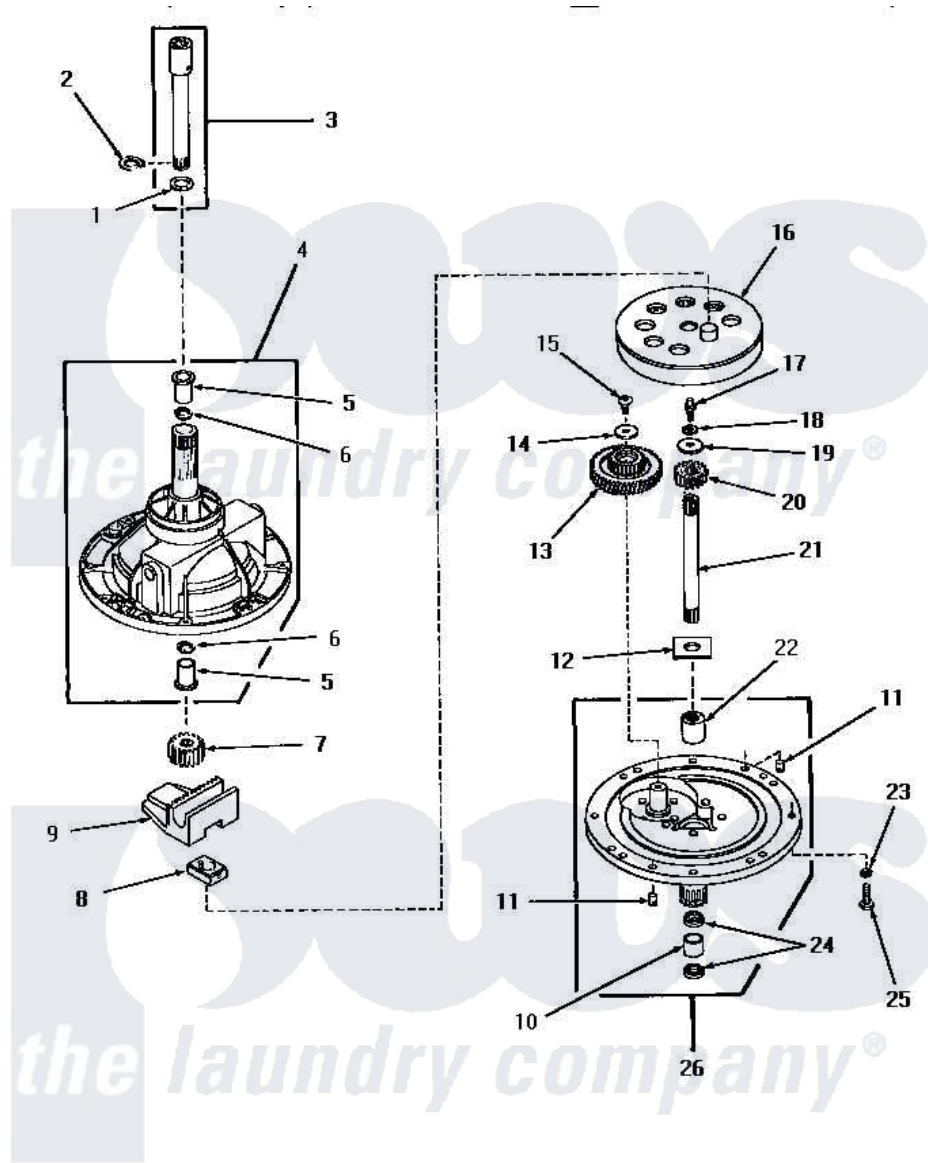

Amana HA6001 02 - 30123 & 30946 TRANSMISSION ASSEMBLIES

COMPONENTS FOR 30123 and 30946 TRANSMISSION ASSEMBLIES

Amana [Residential Amana HA6001 Washer Parts](#) Parts Diagram 02 - 30123 & 30946 TRANSMISSION ASSEMBLIES

[Click on the part number to view part](#)

Item	Original Part Number	Replaced By	Status	Part Description
1	Y00000000		Not Available	SEE NOTE SHIM WASHER -- (SEE NOTE)
2	27197			Ring, Retaining
3	368P3			Kit, Coupling And Shaft
4	28435		Not Available	TRANSMISSION CASE ASSEMBLY
5	27021		Not Available	BEARING
6	Y28114	40042701		Seal- Oil
7	27003			Pinion, Agitator
8	26493			Slide
9	Y27001	Y31526		Rack
10	27022			Bearing
11	27172			Pin, Dowel
12	27016			Washer
13	29161			Gear, Reduction
14	29260		Not Available	WASHER
15	29273			Screw, 1/4-20 X 3/8

16	26577		Assembly, Gear And Stud
17	27030	Not Available	SCREW, 1/4-20 SPECIAL
18	21456		Lockwasher, 1/4 Intshkp
19	26509	40041501	Washer
20	Y29160		Pinion, Drive
21	27081	27081P	Shaft Input Package
22	30893	WR2X4924	Shim
23	02431		Lockwasher, 1/4 Ext Shk
24	Y28114	40042701	Seal- Oil
25	20253		Screw, Cap-1/4-20 X 1"
26	30945	Not Available	ASSY, TRANSMISSION COVExREPLACE
NI	27243	27243P	Oil, CW Transmission F-
"	28434P	Not Available	LOCTITE