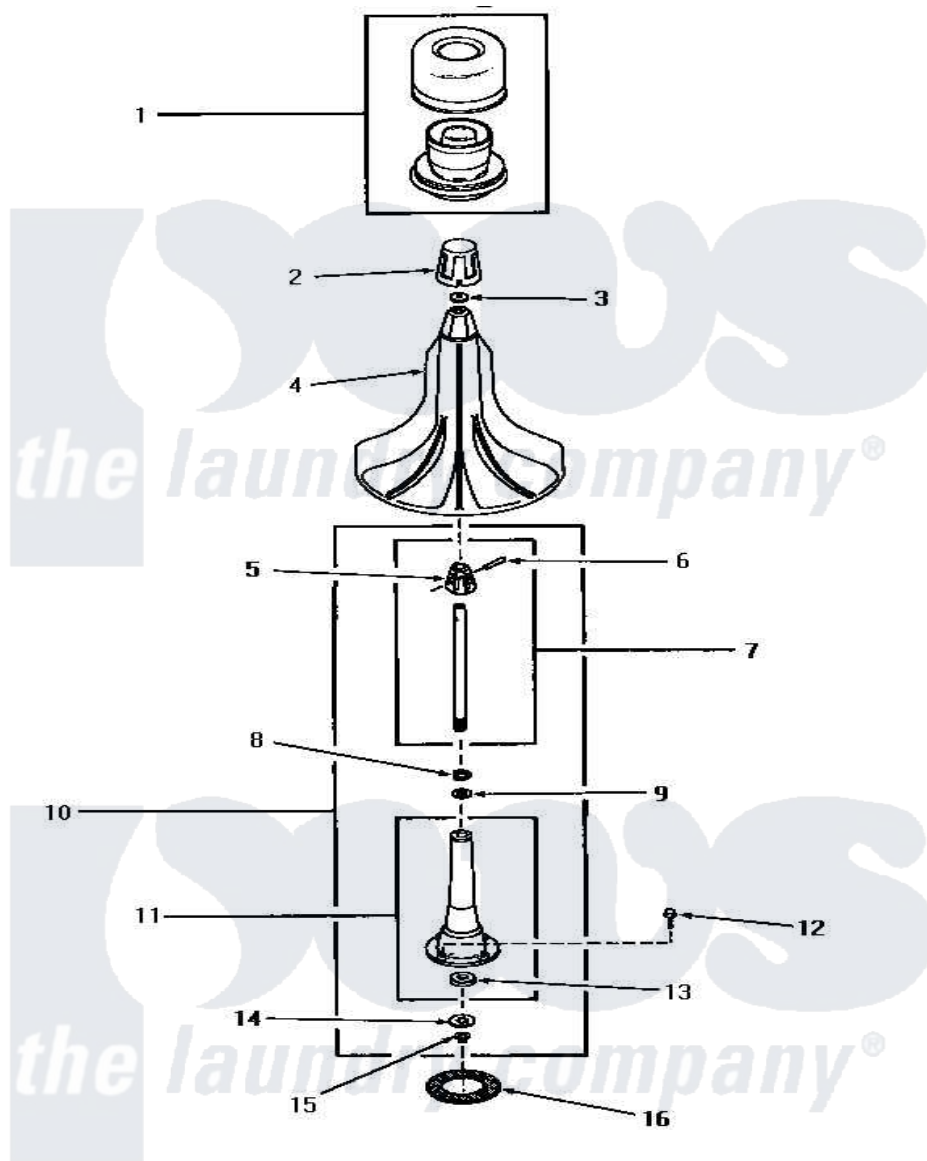

Amana HA6001 03 - AGITATOR & POST

AGITATOR AND POST

Amana [Residential Amana HA6001 Washer Parts](#) Parts Diagram 03 - AGITATOR & POST

[Click on the part number to view part](#)

Item	Original Part Number	Replaced By	Status	Part Description
1	27707		Not Available	ASSY,DISPENSER-FABRIC
2	27138		Not Available	ASSY,AGITATOR CAP
3	27189			Washer, Agitator Cap
4	27120		Not Available	ASSY,AGITATOR
5	27174		Not Available	DRIVE BLOCK
6	20243			Pin, Taper
7	28091			Assembly, Agitator Shaft and Drive
8	20057	222T017P01		Washer FIB 21/32 ID X 1156 OD X 1/8
9	04704			Washer, .630id x 1.125od x
10	28934		Not Available	AGITATOR POST ASSEMBLY
11	28933		Not Available	AGITATOR POST
12	27202	W10116787		Screw
13	10429		Not Available	WASHER,THRUST
14	27164			Washer, Spline
15	27197			Ring, Retaining