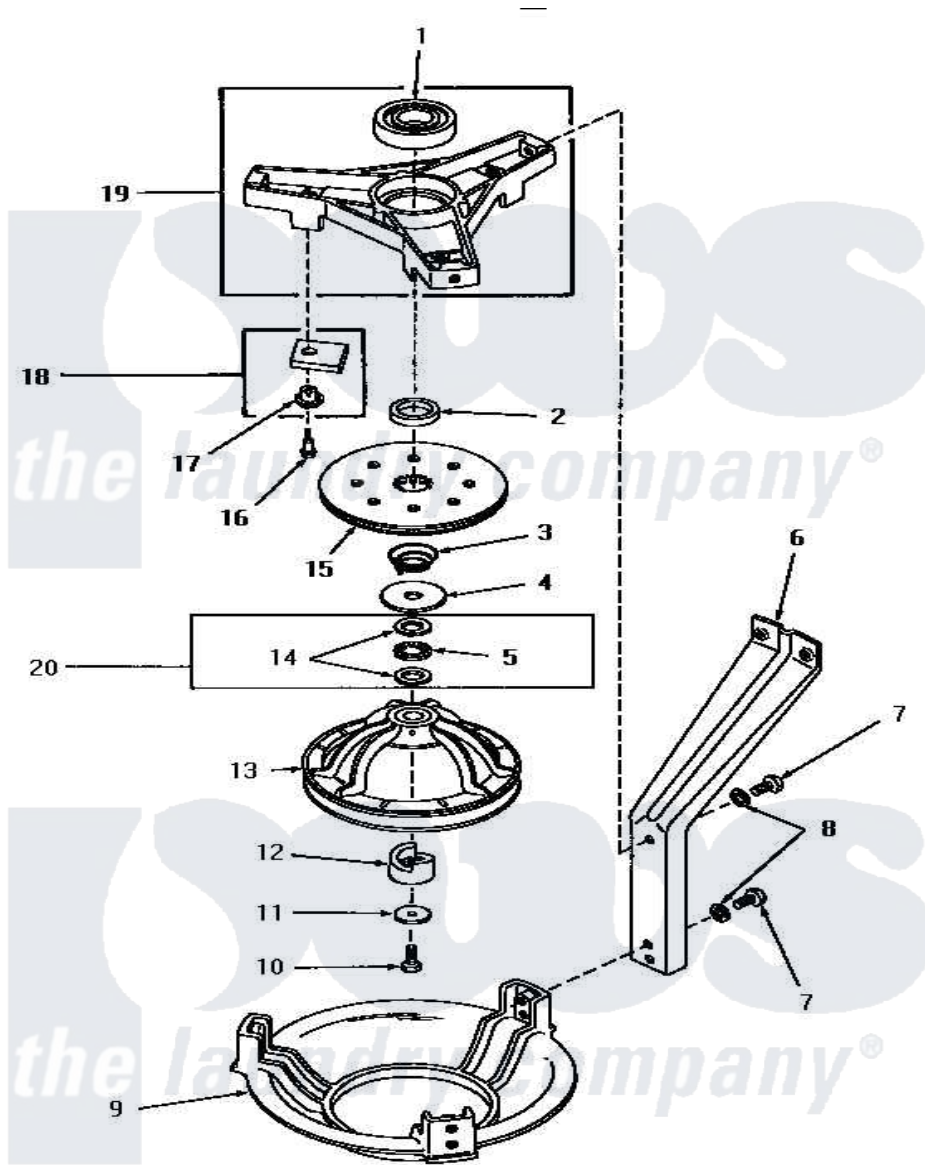

# Amana HA6001 04 - BRG HSG/BRAKE/PULLEY & PIVOT DOME

## BEARING HOUSING, BRAKE, PULLEY AND PIVOT DOME

Amana [Residential Amana HA6001 Washer Parts](#) Parts Diagram 04 - BRG HSG/BRAKE/PULLEY & PIVOT DOME

[Click on the part number to view part](#)

Item	Original Part Number	Replaced By	Status	Part Description
1	28944	<a href="#">40004001</a>		Bearing, Main
2	<a href="#">27176</a>			Spacer
3	27014	<a href="#">33435</a>		Spring, Conical
4	27015	<a href="#">40063201</a>		Washer, Flat
5	27025		Not Available	BEARING,NEEDLE THRUST
6	<a href="#">27090</a>			Leg, Support
7	30016	<a href="#">40128701</a>		Screw, 5/16-18 X .50
8	<a href="#">04366</a>			Lockwasher, 5/16intshkp
9	27124		Not Available	DOME,PIVOT
10	27220	<a href="#">40063401</a>		Screw, 1/4-20 x 5/8 Hex
11	26509	<a href="#">40041501</a>		Washer
12	<a href="#">27018</a>			Helix
13	30260	<a href="#">34232P</a>		Kit-Pulley
"	27111	<a href="#">34232P</a>		Kit-Pulley
14	27024		Not Available	NO LONGER AVAILABLE
15	26556	<a href="#">R9900474</a>		Brake Assembly

16	<a href="#">26547</a>		Screw, 10-24 Shoulder
17	<a href="#">29993</a>		Sleeve, Anti-Rotation
18	348P3	<a href="#">R9900543</a>	Pad-Brake
19	28913	<a href="#">35746</a>	AssembLy, Bearing Housing-L
20	Y0000000	Not Available	SEE NOTE BEARING RACE AND NEEDLE BEARING -- (USED THROUGH SERIAL NO.4U029469)