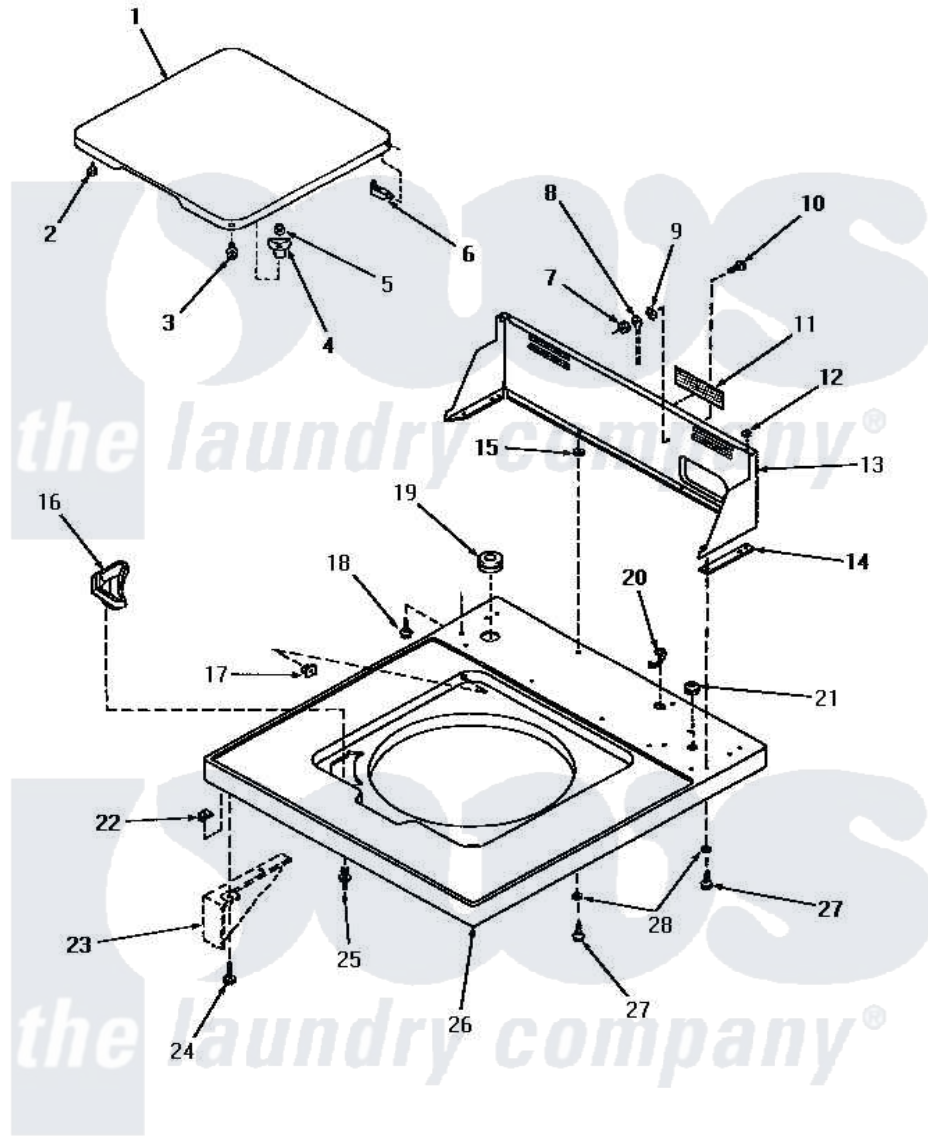

Amana HA6001 05 - CABINET TOP, LOADING DOOR & CONTROL HOOD

CABINET TOP, LOADING DOOR AND CONTROL HOOD

Amana [Residential Amana HA6001 Washer Parts](#) Parts Diagram 05 - CABINET TOP, LOADING DOOR & CONTROL HOOD

[Click on the part number to view part](#)

Item	Original Part Number	Replaced By	Status	Part Description
"	NOTE:		Not Available	2. SIPHON BREAK KIT MUST BE INSTALLED IN DRAIN HOSE IF THE DRAIN RECEPTACLE IS LOWER THAN THE CABINET TOP OF THE WASHER.
1	27665W		Not Available	LOADING DOOR, WHITE
"	27665A		Not Available	ASSY, LID
"	27665K		Not Available	LOADING DOOR, COFFEE
"	27665H		Not Available	LOADING DOOR, HARVEST GOLD
"	27665L		Not Available	LOADING DOOR, ALMOND
2	21685	40038001		Bumper
3	27203		Not Available	ASSY,SCREW & WASHER
4	27149			Catch, Lid Switch
5	21752			Nut, 8-32 Hex Brilock
6	27626		Not Available	HINGE,HIDDEN
7	03673		Not Available	NUT