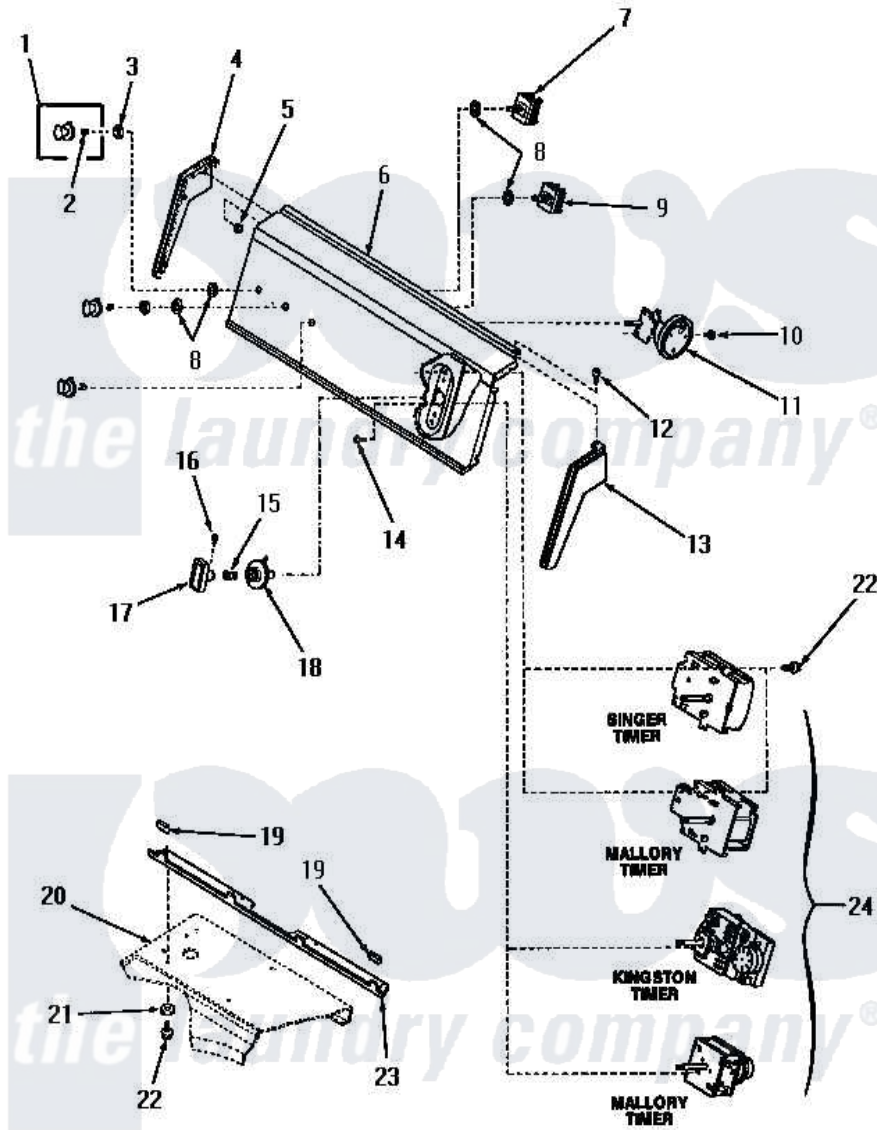

Amana HA6001 06 - CONTROL PANEL & CONTROLS

CONTROL PANEL AND CONTROLS

Amana [Residential Amana HA6001 Washer Parts](#) Parts Diagram 06 - CONTROL PANEL & CONTROLS
 Click on the part number to view part

Item	Original Part Number	Replaced By	Status	Part Description
"	NOTE:		Not Available	USE SHIM WASHER AS REQUIRED TO OBTAIN A MINIMUM OF .005 INCH TO A MAXIMUM OF .015 INCH CLEARANCE BETWEEN COUPLING AND FLANGED BEARING.
1	28124		Not Available	ASSY,KNOB-SWITCH
2	10519		Not Available	RETAINER
3	57584		Not Available	NUT
4	25124		Not Available	CONTROL HOOD END, LEFT
5	25126	5303284616		Clip
6	28147		Not Available	PANEL,CONTROL
"	28983		Not Available	ASSY,CONTROL PANEL
7	28118		Not Available	SWITCH,WATER TEMPERATU
8	91176			Lockwasher, 3/8 Intshkp
9	28117		Not Available	SWITCH,MOTOR-3SP
10	23962	W10116760		Screw

11	27778		Switch, Pressure
12	25232	Not Available	SCREW,8AB-18X7/8 OVAL
13	25123	Not Available	CONTROL HOOD END, RIGHT
14	70212		Screw, 8-32 X 5/32 RD H
15	26319		Spring
16	26318		Screw, 8-32 X 1/4 Set S
17	28120	Not Available	TIMER KNOB
18	28287	Not Available	TIMER KNOB INDICATOR
19	24859	Not Available	SLEEVE,SUPPORT ANGLE
20	Y00000000	Not Available	SEE NOTE CABINET TOP
21	20493		Washer, 11/64 ID x 3/8 OD
22	23962	W10116760	Screw
23	23360	Not Available	ANGLE
24	28093		Timer
"	28917	Not Available	TIMER