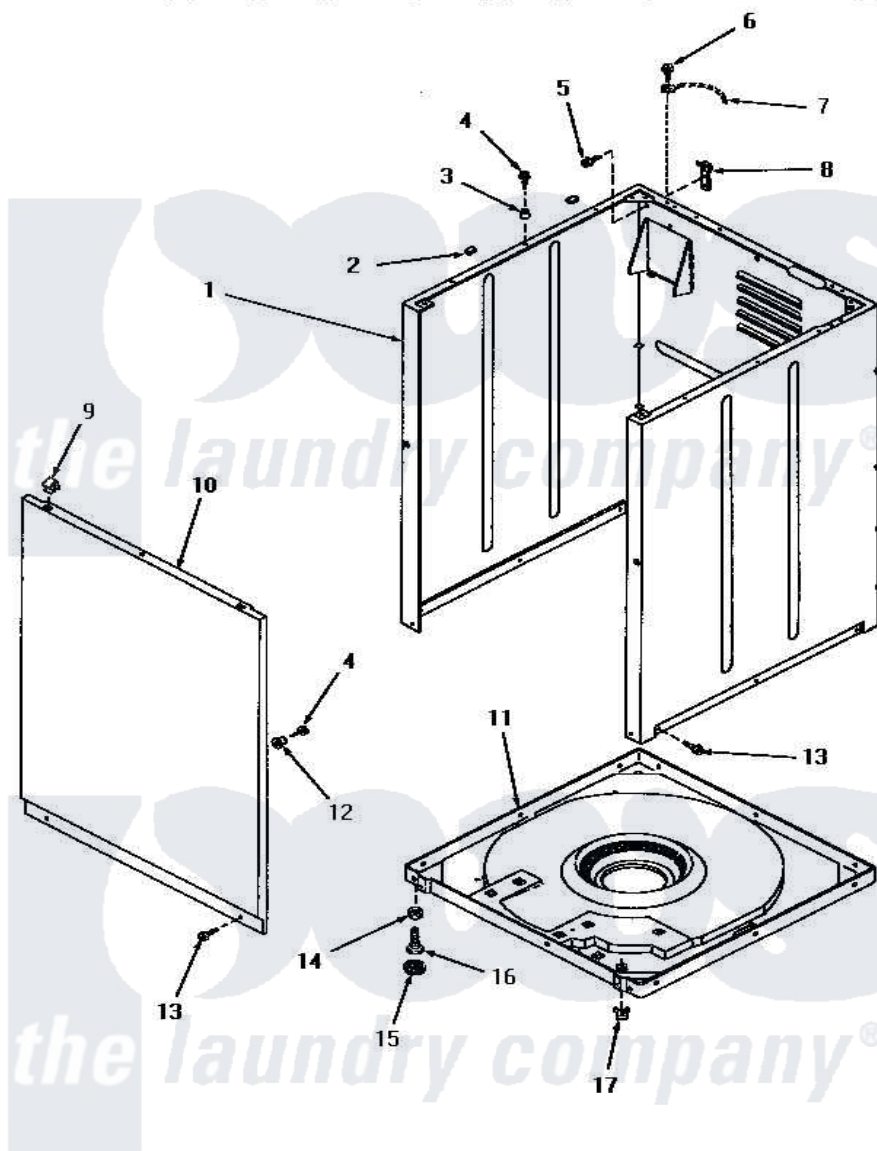

# Amana HA6001 07 - FRONT PANEL, CABINET & BASE

## FRONT PANEL, CABINET AND BASE

Amana [Residential Amana HA6001 Washer Parts](#) Parts Diagram 07 - FRONT PANEL, CABINET & BASE  
 Click on the part number to view part

Item	Original Part Number	Replaced By	Status	Part Description
1	27092W		Not Available	CABINET, WHITE
"	27092L	<a href="#">38612LP</a>		Kit Service Cabinet
"	29168W	<a href="#">38612WP</a>		Kit-Servic
"	29168A		Not Available	CABINET, AVOCADO
"	27092A		Not Available	CABINET, AVOCADO
"	29168L		Not Available	CABINET, ALMOND
"	29168H		Not Available	CABINET, HARVEST GOLD
"	27092K		Not Available	CABINET, COFFEE
"	29168K		Not Available	CABINET, COFFEE
"	27092H		Not Available	CABINET, HARVEST GOLD
2	<a href="#">Y56128</a>			Pad, Bumper
3	56079	<a href="#">505187</a>		Locator, Panel
4	56086	<a href="#">Y014874</a>		Screw, Idler Arm And Sleeve
5	51780	<a href="#">3390631</a>		Screw, 10-16 X 3/8
6	56392		Not Available	SCREW,8-18 X 3/8 TAPPI
7	Y00000000		Not Available	SEE NOTE GROUND WIRE, GREEN

8	<a href="#">Y27103</a>		Hinge, Hold-Down Lug
9	28835	<a href="#">22001650</a>	Fastener, Spring
10	27072A		Not Available
"	27072K		Not Available
"	27072H		Not Available
"	27072L	<a href="#">32708LP</a>	Panel, Front
"	27072W		Not Available
11	29757		Not Available
12	<a href="#">28102</a>		Locator, Panel
13	27196	<a href="#">27001200</a>	Screw
14	Y21899	<a href="#">40038101</a>	Nut, Leg
15	21749	<a href="#">40016001</a>	Foot, Rubber
16	20409	<a href="#">22003428</a>	Leg, Adjustable
17	28837		Not Available
NI	<a href="#">26594P</a>		Grease, Silicone - 2 Oz Tube