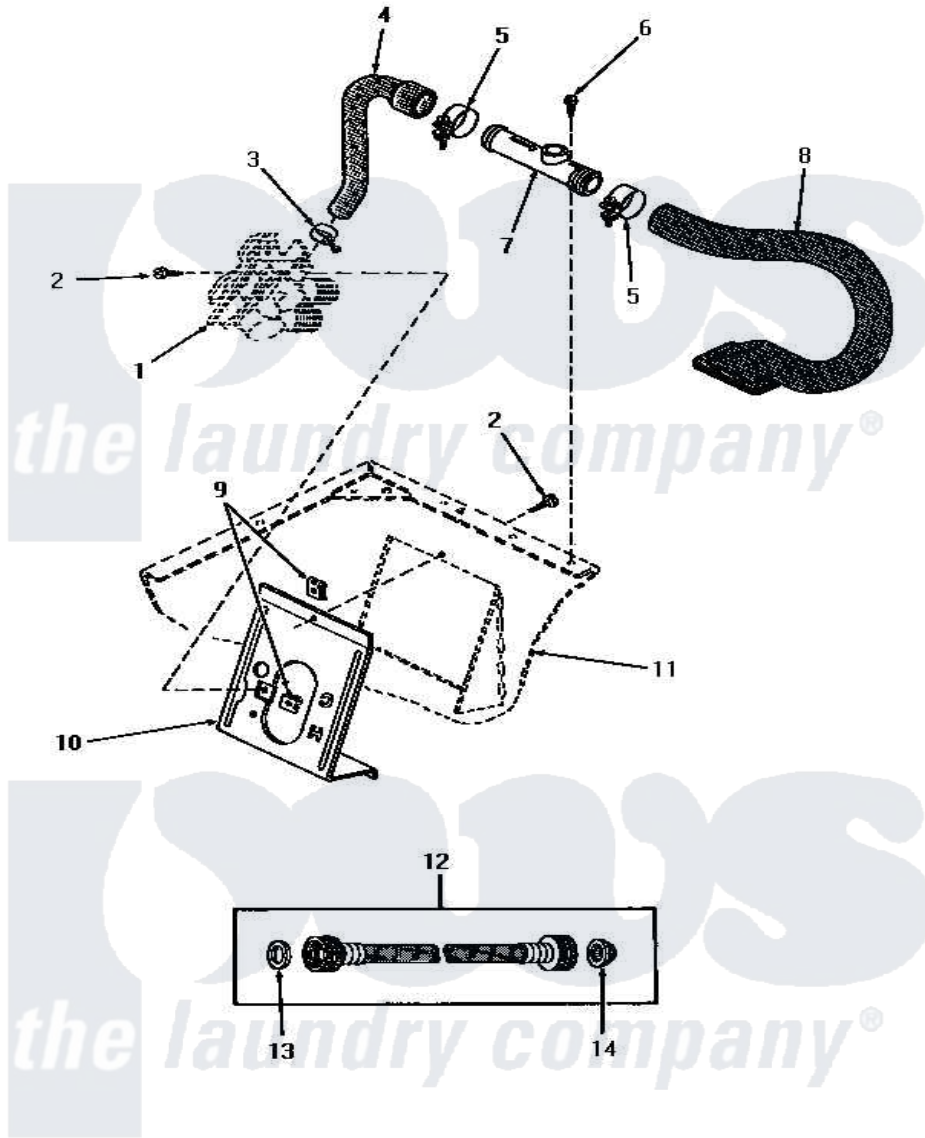

Amana HA6001 08 - INLET/FILL HOSE/BACK FL PREVENTER & BRKT

**INLET HOSE, FILLER HOSE, BACK FLOW PREVENTER
AND MIXING VALVE MOUNTING BRACKET
(through Serial No. N3805084)**

Amana [Residential Amana HA6001 Washer Parts](#) Parts Diagram 08 - INLET/FILL HOSE/BACK FL PREVENTER & BRKT

[Click on the part number to view part](#)

Item	Original Part Number	Replaced By	Status	Part Description
1	Y00000000		Not Available	SEE NOTE MIXING VALVE
2	56392		Not Available	SCREW,8-18 X 3/8 TAPPI
3	27643	596669		Clamp, Manifold
4	27183			Hose, Mixing Valve
5	27152		Not Available	CLAMP HOSE
6	23962	W10116760		Screw
7	27118	34280		Assembly, Backflow Prevento
8	27231		Not Available	HOSE
9	54038			NUT, Speed U-Type
10	27126	39407		Bracket, Valve
11	Y00000000		Not Available	SEE NOTE CABINET
12	28330	202860		Inlet Hose Assembly
13	20290	Y013783		Washer, Inlet Hose
14	28605	22002960		Strainer, Washer Inlet