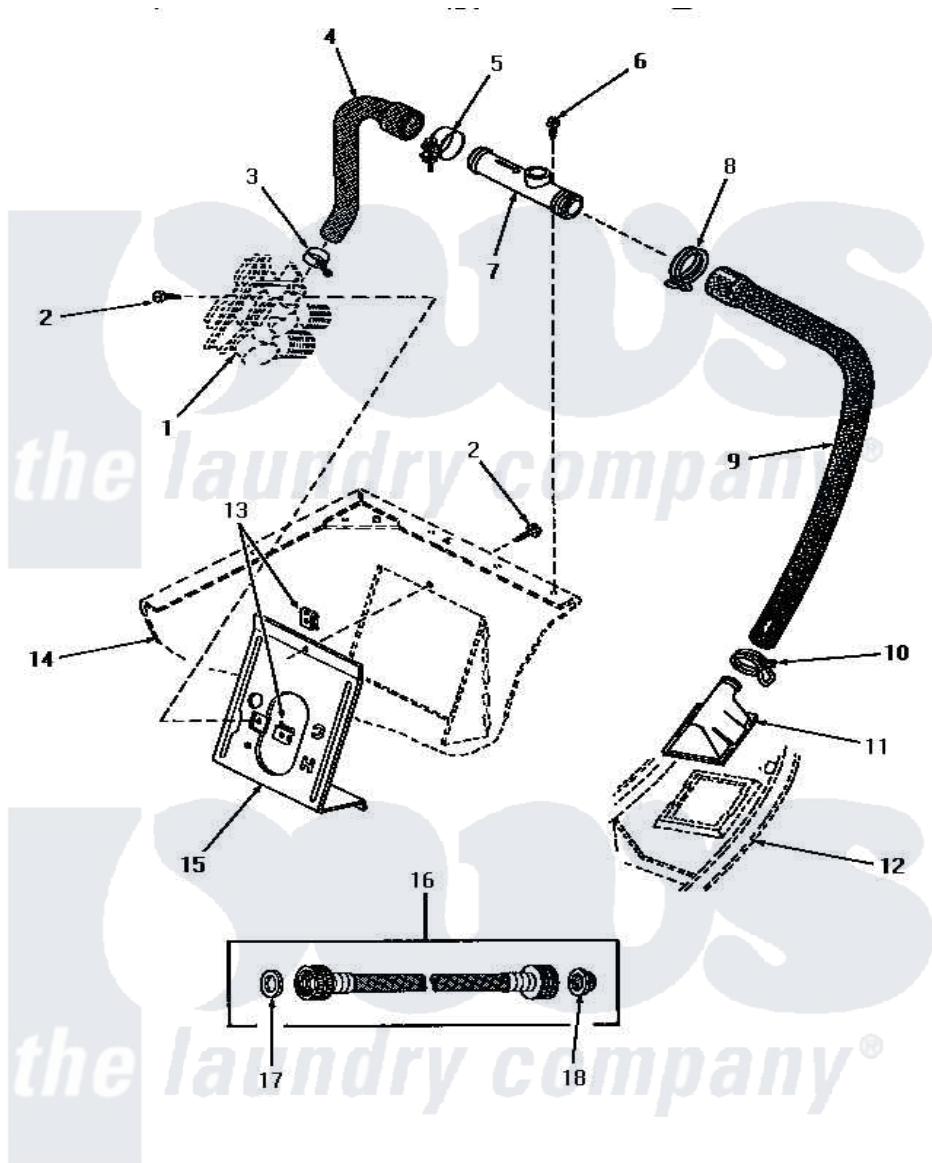

Amana HA6001 09 - INLET/FILL HOSE/BACK FL PREVENTER & BRKT

**INLET HOSE, FILLER HOSE, BACK FLOW PREVENTER
AND MIXING VALVE MOUNTING BRACKET
(starting with Serial No. N3605085)**

Amana [Residential Amana HA6001 Washer Parts](#) Parts Diagram 09 - INLET/FILL HOSE/BACK FL PREVENTER & BRKT

[Click on the part number to view part](#)

Item	Original Part Number	Replaced By	Status	Part Description
1	Y00000000		Not Available	SEE NOTE MIXING VALVE
2	56392		Not Available	SCREW,8-18 X 3/8 TAPPI
3	27643	596669		Clamp, Manifold
4	27183			Hose, Mixing Valve
5	27152		Not Available	CLAMP HOSE
6	23962	W10116760		Screw
7	27118	34280		Assembly, Backflow Prevento
8	29176	285655		Clamp, Hose
9	29182		Not Available	HOSE,WATER INLET
10	29210			Hose Clamp
11	29154			Head, Water Inlet
12	Y00000000		Not Available	SEE NOTE OUTER TUB COVER
13	54038			NUt, Speed U-Type
14	Y00000000		Not Available	SEE NOTE CABINET
15	27126	39407		Bracket, Valve

16	28330	202860	Inlet Hose Assembly
17	20290	Y013783	Washer, Inlet Hose
18	28605	22002960	Strainer, Washer Inlet