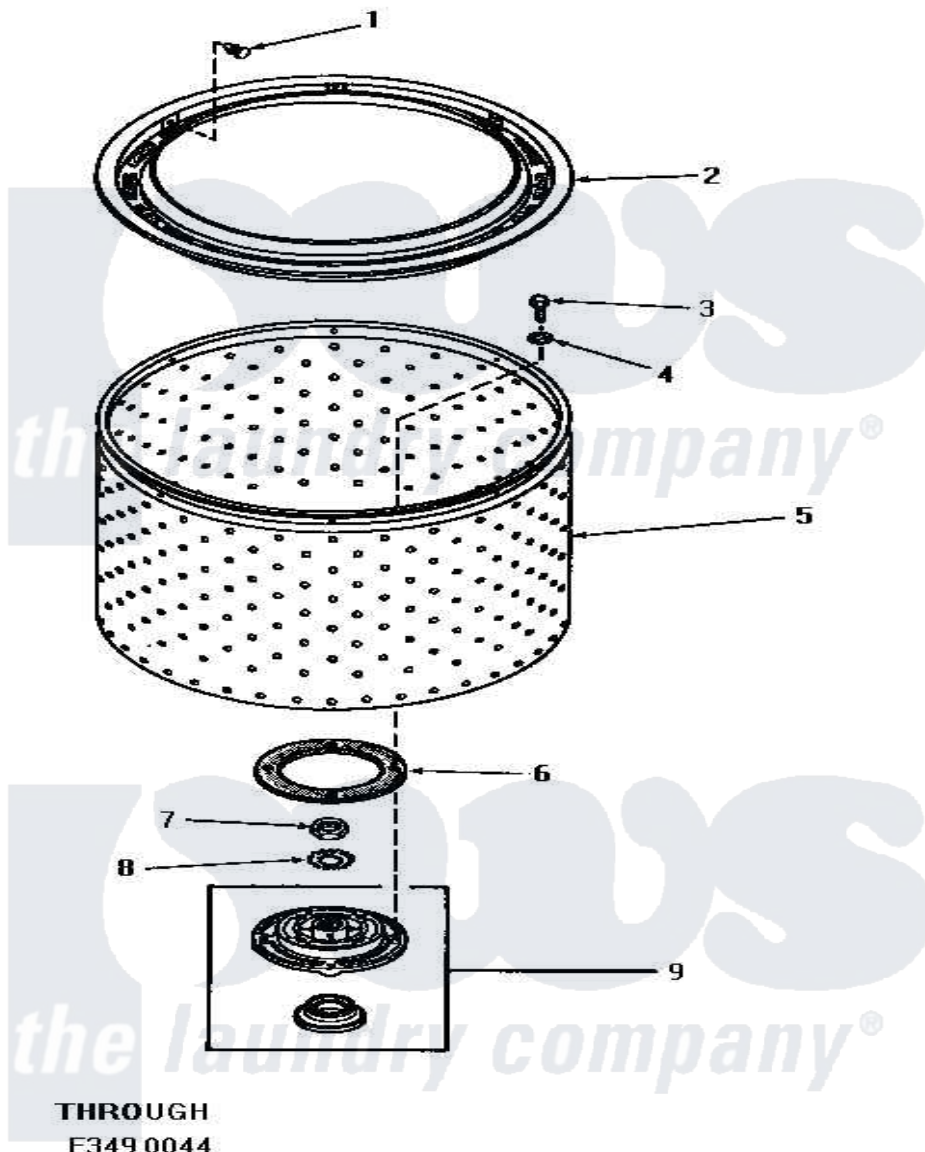

Amana HA6001 10 - LINT FILTER, WASHTUB & HUB

LINT FILTER, WASHTUB AND HUB

Amana [Residential Amana HA6001 Washer Parts](#) Parts Diagram 10 - LINT FILTER, WASHTUB & HUB
 Click on the part number to view part

Item	Original Part Number	Replaced By	Status	Part Description
1	29474			Fastener, Lint Filter
2	27123	33521		Filter Lint/Clothes Guard
3	27202	W10116787		Screw
4	28094			Gasket
5	27074			Motor
"	27073		Not Available	WASHTUB, PORCELAIN
6	27125	39122		Gasket, Washtub
7	Y29220	40016301		Nut, Lock
8	27163			Lockwasher
9	28780	356P3		Kit, Seal-Washer