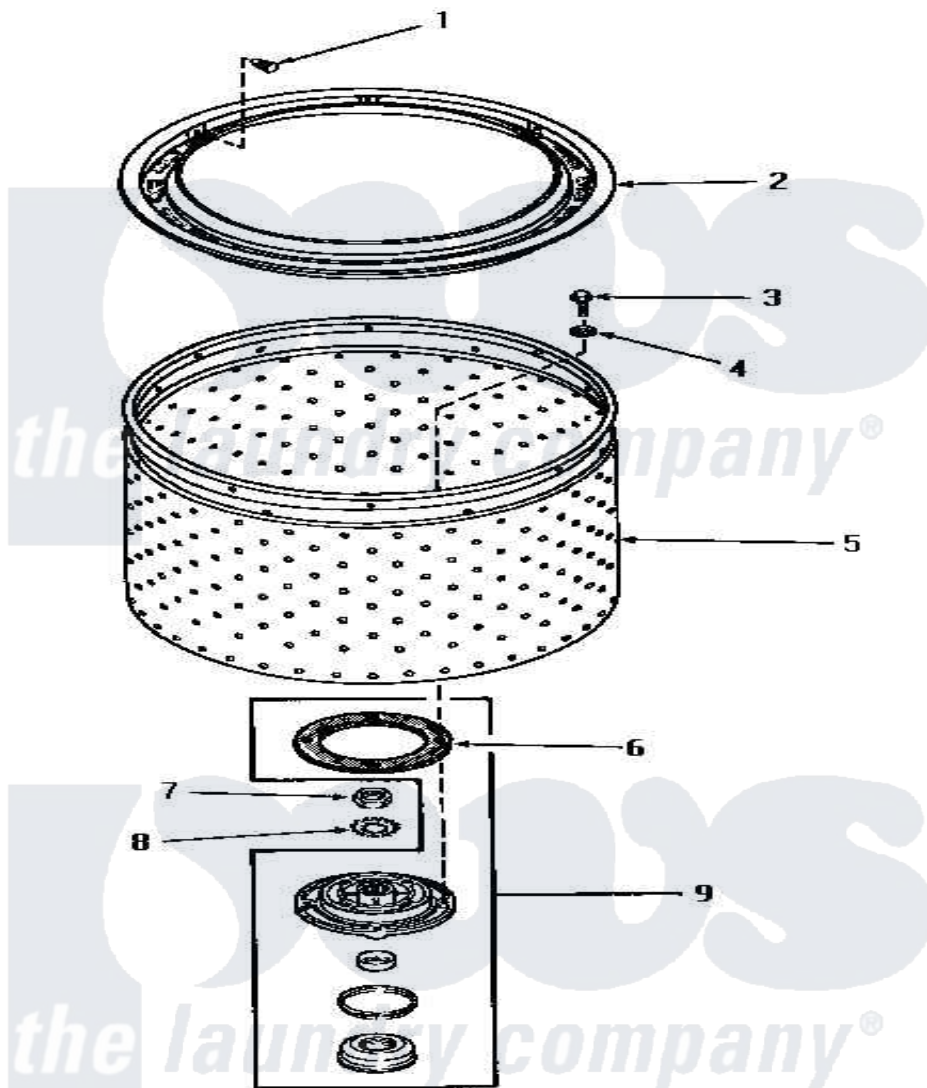

Amana HA6001 11 - LINT FILTER, WASHTUB & HUB

STARTING
F349 0045

LINT FILTER, WASHTUB AND HUB

Amana Residential Amana HA6001 Washer Parts Parts Diagram 11 - LINT FILTER, WASHTUB & HUB
Click on the part number to view part

Item	Original Part Number	Replaced By	Status	Part Description
1	29474			Fastener, Lint Filter
2	27123	33521		Filter Lint/Clothes Guard
3	27202	W10116787		Screw
4	28094			Gasket
5	28138		Not Available	WASHTUB, STAINLESS STEEL
"	29074	39252P		Wash Tub
6	27125	39122		Gasket, Washtub
7	Y29220	40016301		Nut, Lock
8	27163			Lockwasher
9	356P3			Kit, Seal-Washer