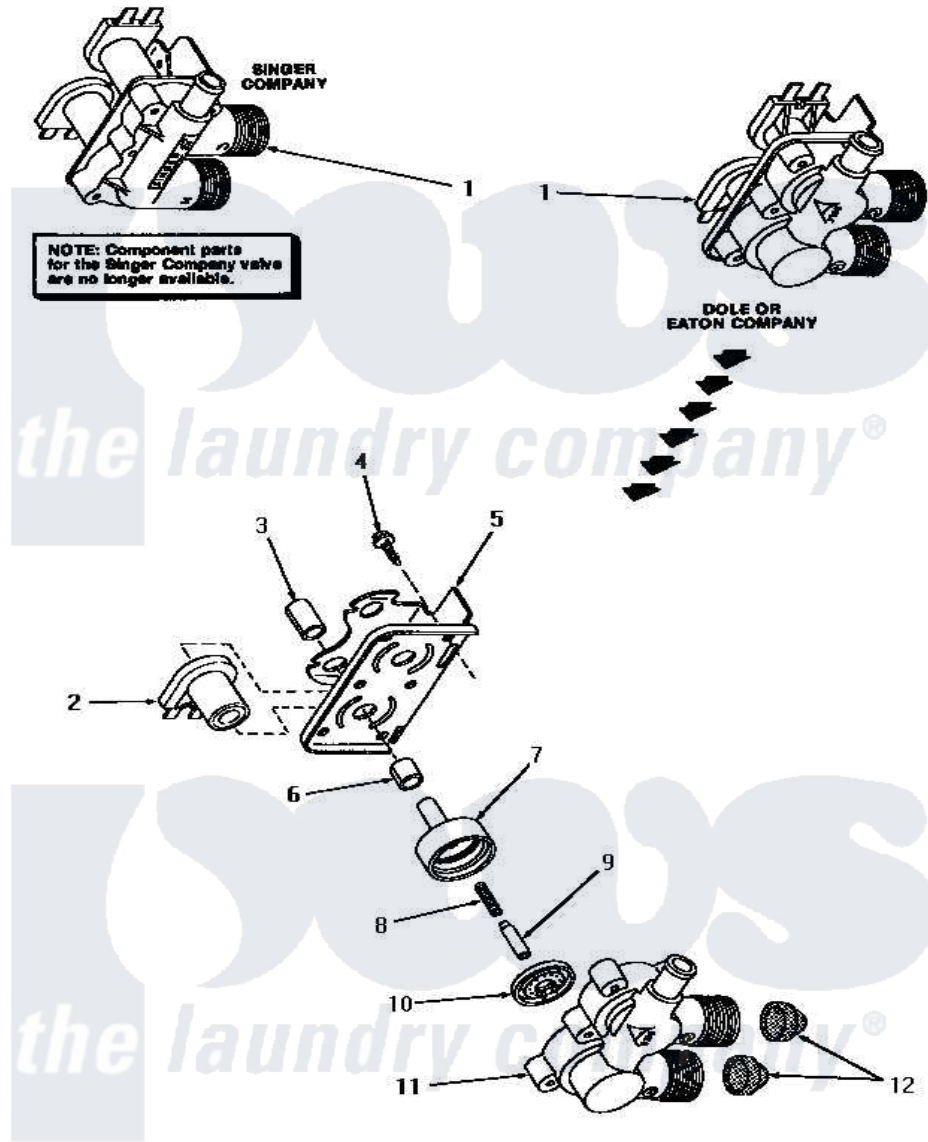

Amana HA6001 12 - MIXING VALVE ASSY

MIXING VALVE ASSEMBLY

Amana [Residential Amana HA6001 Washer Parts](#) Parts Diagram 12 - MIXING VALVE ASSY
 Click on the part number to view part

Item	Original Part Number	Replaced By	Status	Part Description
1	27156	33930		Valve, Mixing
2	24126	33930		Valve, Mixing
3	24128		Not Available	SLEEVE, LONG
4	25817C		Not Available	SCREW
5	Y24158		Not Available	MOUNTING BRACKET
6	24129		Not Available	SLEEVE, SHORT
7	24130			Guide, Armature
8	24131		Not Available	SPRING
9	24132		Not Available	ARMATURE
10	24134		Not Available	DIAPHRAGM
11	Y24159	33930		Valve, Mixing
12	24122	22002960		Strainer, Washer Inlet