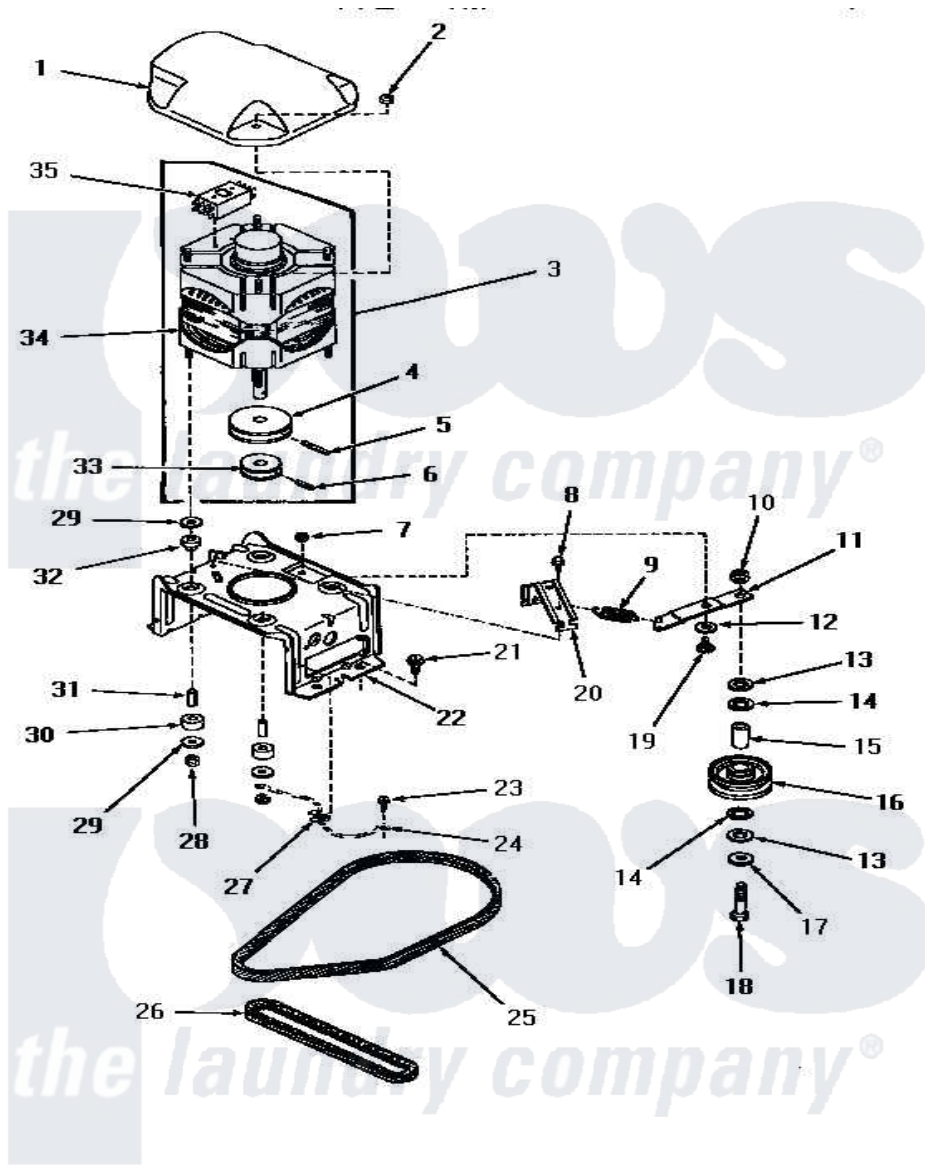

Amana HA6001 13 - MOTOR, MTG BRACKET, BELTS & IDLER ASSY

MOTOR, MOUNTING BRACKET, BELTS AND IDLER ASSEMBLY
(through Serial No. C3486773)

Amana [Residential Amana HA6001 Washer Parts](#) Parts Diagram 13 - MOTOR, MTG BRACKET, BELTS & IDLER ASSY
Click on the part number to view part

Item	Original Part Number	Replaced By	Status	Part Description
1	27136			Shield, Motor
2	27201			Locknut
3	27179	27179P		Motor-Drve
4	27171		Not Available	PULLEY,MOTOR
5	23750			Pin, Roll
6	10416			Pin, Roll
7	52566	27001225		Nut, Jam Mid Lock 1/4-20
8	56264	27001200		Screw
9	27928		Not Available	SPRING
10	56156	358160		Nut
11	27135			Lever, Idler
12	81392	40054701		Washer
13	28018		Not Available	WASHER
14	27210		Not Available	WASHER
15	27601		Not Available	BEARING
16	27212	R9900487		Sheet

17	27211	Not Available	WASHER
18	27209		Bolt
19	27229	40038901	Screw, 1/4-20
20	27929		Xarm Spring
21	27157		Screw, 10-24 X 5/8 Spec
22	27112	Not Available	MOTOR MOUNTING BRACKET
23	26592	Not Available	HEX HEAD SCREW
24	Y00000000	Not Available	SEE NOTE GROUND WIRE, GREEN
25	27246	R9900487	Sheet
26	27155		Belt, Pump
27	Y00161	B5733302	Clip, Ground
28	23604		Nut, Hex 10-32 Lock
29	03888	Not Available	WASHER
30	01953	Not Available	WASHER,LOWER MOTOR MOU
31	27181	Not Available	SPACER,MOTOR
32	01952A		Mounting, Rubber
33	Y27104	Not Available	PULLEY,MOTOR
34	27772	27179P	Motor-Drve
35	24139	Not Available	SWITCH,MOTOR
"	24140	Not Available	SWITCH,MOTOR
"	24142	Not Available	SWITCH,MOTOR
"	Y24149		Switch, Motor
NI	258P3	Not Available	KIT,CAPACITOR