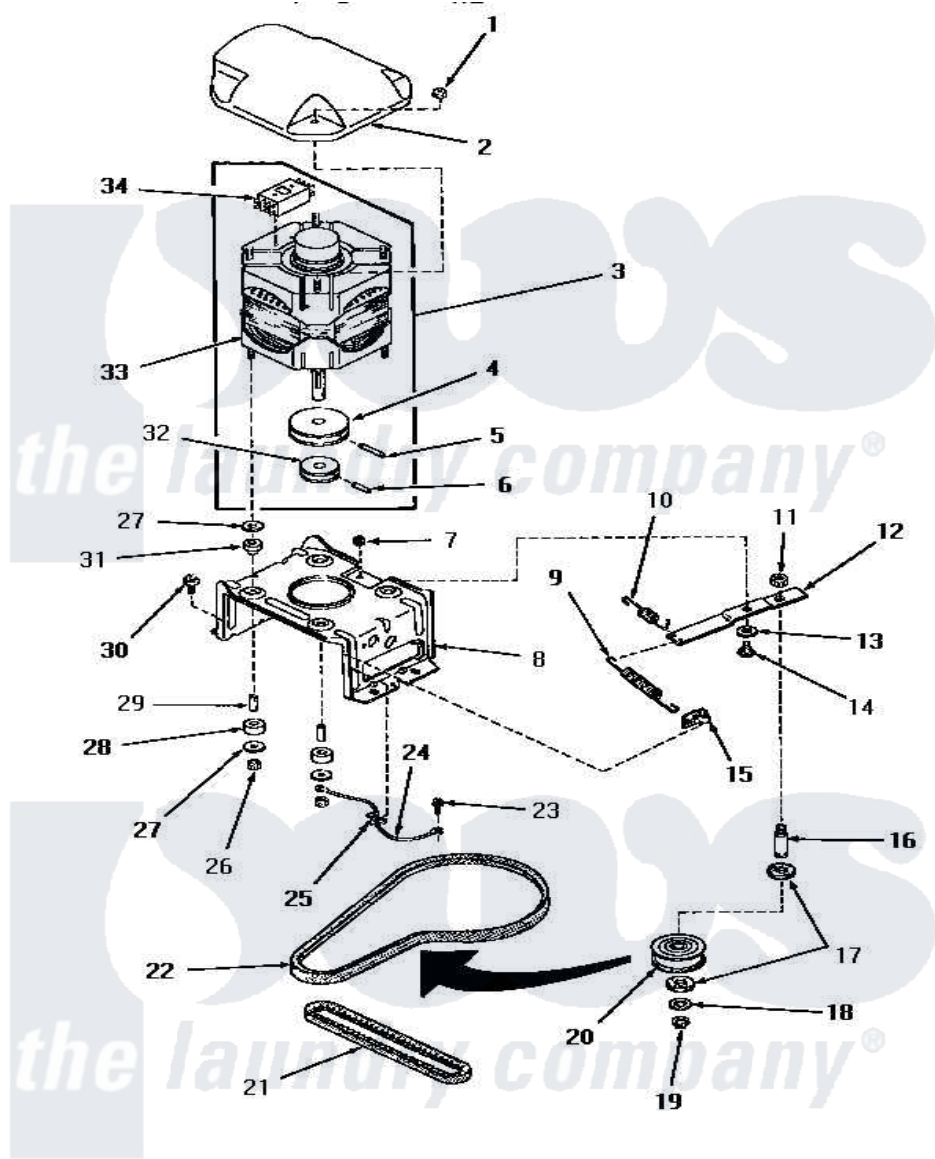

Amana HA6001 14 - MOTOR, MTG BRACKET, BELTS & IDLER ASSY

MOTOR, MOUNTING BRACKET, BELTS AND IDLER ASSEMBLY
(starting with Serial No. C3486774)

Amana [Residential Amana HA6001 Washer Parts](#) Parts Diagram 14 - MOTOR, MTG BRACKET, BELTS & IDLER ASSY
Click on the part number to view part

Item	Original Part Number	Replaced By	Status	Part Description
1	27201			Locknut
2	27136			Shield, Motor
3	27179	27179P		Motor-Drve
4	27171		Not Available	PULLEY,MOTOR
5	23750			Pin, Roll
6	10416			Pin, Roll
7	52566	27001225		Nut, Jam Mid Lock 1/4-20
8	28791			Bracket, Motor Mount
9	28807	37366		Spring, Idler
10	30620		Not Available	SPRING,IDLER LEVER HEL
11	28803	2221070		Clamp, Nylon
12	31054	40041002		Lever, Idler
13	81392	40054701		Washer
14	27229	40038901		Screw, 1/4-20
15	28849			Clip, Spring
16	28802			Shaft, Idler

17	Y29443		Washer, Felt
18	52549		Washer, 501 ID X3/4 Odx
19	23748		Ring, Retaining
20	28800	Not Available	WHEEL, IDLER
21	27155		Belt, Pump
22	28808		Belt, Agitate And Spin
23	26592	Not Available	HEX HEAD SCREW
24	Y00000000	Not Available	SEE NOTE GROUND WIRE, GREEN
25	Y00161	B5733302	Clip, Ground
26	23604		Nut, Hex 10-32 Lock
27	03888	Not Available	WASHER
28	01953	Not Available	WASHER, LOWER MOTOR MOU
29	27181	Not Available	SPACER, MOTOR
30	27157		Screw, 10-24 X 5/8 Spec
31	01952A		Mounting, Rubber
32	Y27104	Not Available	PULLEY, MOTOR
33	27772	27179P	Motor-Drve
"	30895	27179P	Motor-Drve
34	24139	Not Available	SWITCH, MOTOR
"	24140	Not Available	SWITCH, MOTOR
"	30895A	30895AP	Switch Motor-W/Instr
"	30897A	30897AP	Switch- MO
"	24142	Not Available	SWITCH, MOTOR
"	Y24149		Switch, Motor
NI	20605	Not Available	LUBE, HI TEMPERATURE-56
"	258P3	Not Available	KIT, CAPACITOR