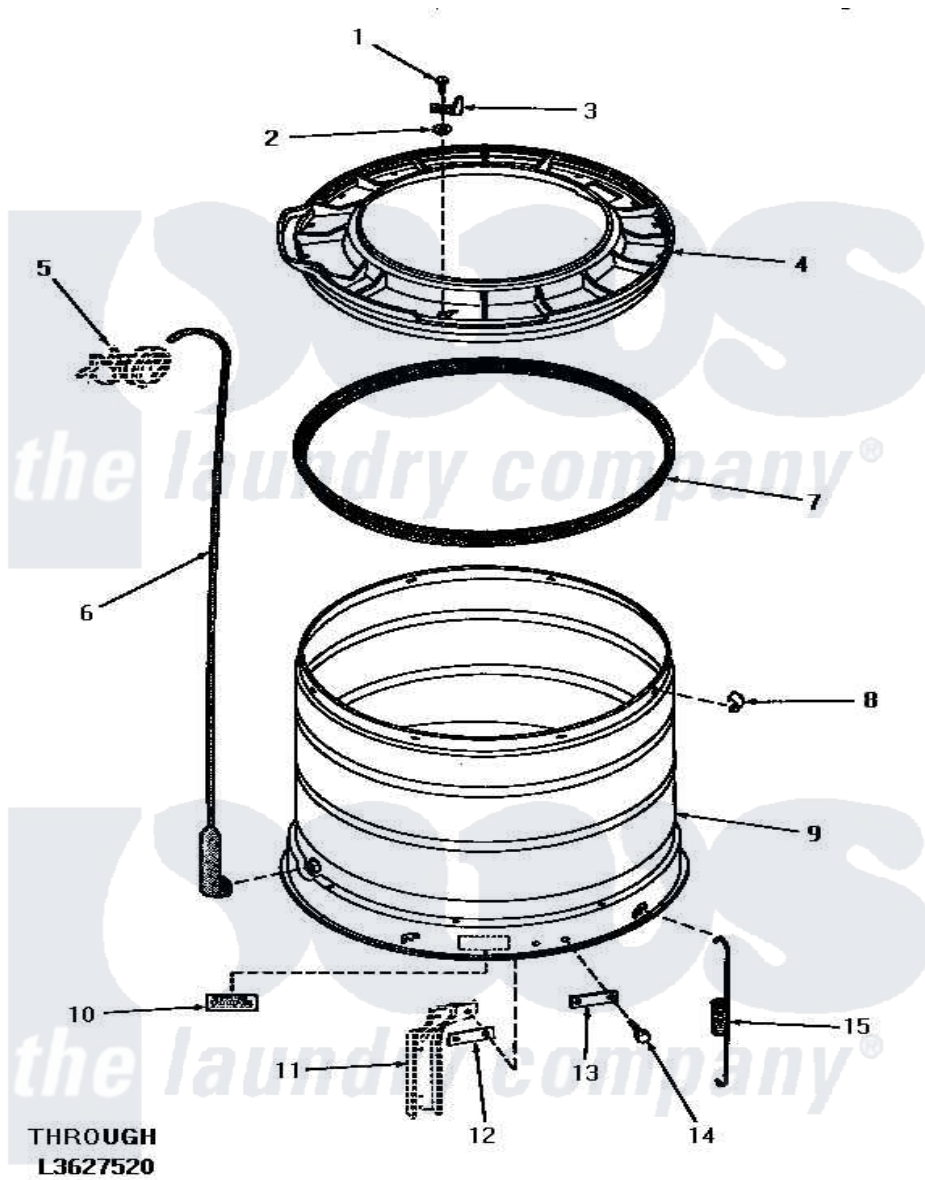

Amana HA6001 15 - OUTER TUB, COVER & PRESSURE HOSE

THROUGH
L3627520

OUTER TUB, COVER AND PRESSURE HOSE

Amana [Residential Amana HA6001 Washer Parts](#) Parts Diagram 15 - OUTER TUB, COVER & PRESSURE HOSE
Click on the part number to view part

Item	Original Part Number	Replaced By	Status	Part Description
1	25723	27001200		Screw
2	03815			Lockwasher, No.10 Ext Shk
3	27247			Trigger, Out-Of-Bal Swi
4	27137	31153		Cover Outer Tub
5	Y00000000		Not Available	SEE NOTE PRESSURE SWITCH
6	29077		Not Available	ASSY,PRESSURE FILL HOSxREPLACE
7	27184			Gasket, Tub Cover
8	Y27017		Not Available	CLIP,SPRING
9	27071		Not Available	OUTER TUB
10	Y27195		Not Available	STICKER
11	Y00000000		Not Available	SEE NOTE SUPPORT LEG
12	27927			Plate, Leg .032
13	27926			Plate, Leg .063
14	27205	40128701		Screw, 5/16-18 X .50
15	27239			Spring, Leg