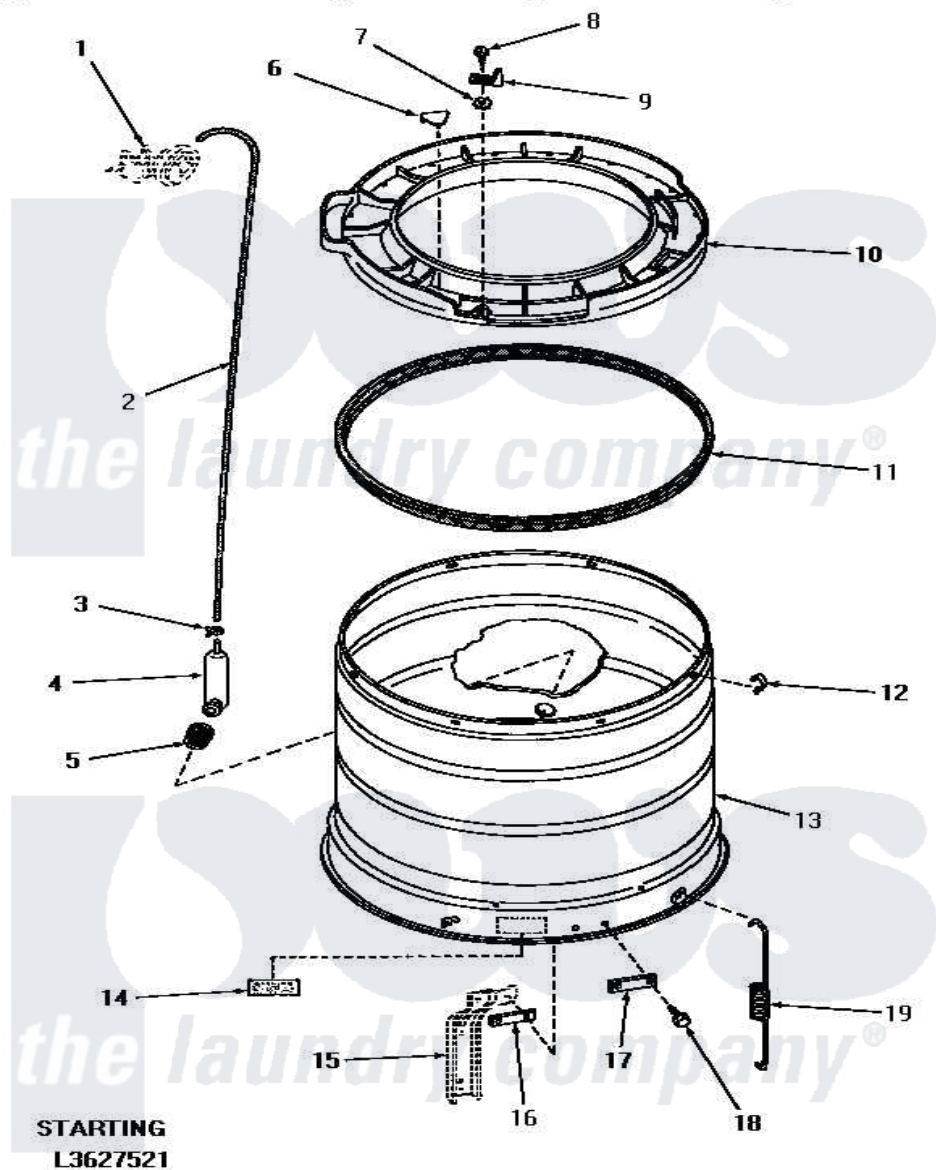

# Amana HA6001 16 - OUTER TUB, COVER & PRESSURE HOSE

## OUTER TUB, COVER AND PRESSURE HOSE

Amana [Residential Amana HA6001 Washer Parts](#) Parts Diagram 16 - OUTER TUB, COVER & PRESSURE HOSE

[Click on the part number to view part](#)

Item	Original Part Number	Replaced By	Status	Part Description
1	Y00000000		Not Available	SEE NOTE PRESSURE SWITCH
2	29213	<a href="#">39125</a>		Tubing 31
3	Y22294	<a href="#">596669</a>		Clamp, Manifold
4	29116		Not Available	PRESSURE ACCUMULATOR
5	29175	<a href="#">40037801</a>		Grommet
6	29901		Not Available	PLUG,SNAP-IN-OUTER TUB
7	<a href="#">03815</a>			Lockwasher, No.10 Ext Shk
8	25723	<a href="#">27001200</a>		Screw
9	<a href="#">27247</a>			Trigger, Out-Of-Bal Swi
10	29555	<a href="#">31153</a>		Cover Outer Tub
11	<a href="#">27184</a>			Gasket, Tub Cover
12	Y27017		Not Available	CLIP,SPRING
13	29232		Not Available	OUTER TUB
14	Y27195		Not Available	STICKER
15	Y00000000		Not Available	SEE NOTE SUPPORT LEG
16	<a href="#">27927</a>			Plate, Leg .032