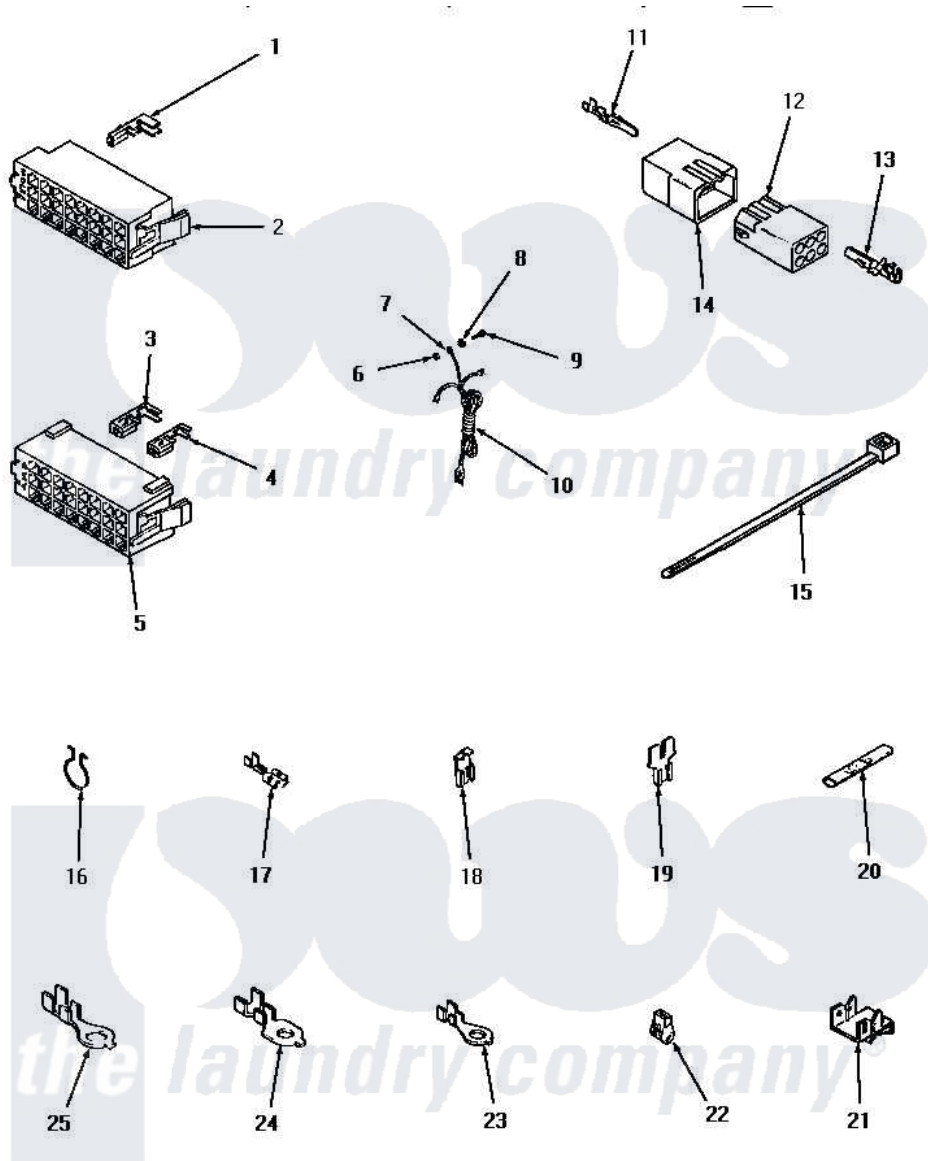

# Amana HA6001 17 - POWER CORD & WIRE TERMINALS

## POWER CORD AND WIRE TERMINALS

Amana [Residential Amana HA6001 Washer Parts](#) Parts Diagram 17 - POWER CORD & WIRE TERMINALS  
 Click on the part number to view part

Item	Original Part Number	Replaced By	Status	Part Description
1	24176		Not Available	MOLEX TERMINAL
2	24175	<a href="#">12500058</a>		Knob Ski
3	00183		Not Available	TERMINAL,FEMALE 2-WIRE
4	00180		Not Available	TERMINAL,FEMALE
5	28856		Not Available	HOUSING,24 POSITION
6	03673		Not Available	NUT
7	Y00000000		Not Available	SEE NOTE GROUND WIRE, GREEN
8	<a href="#">03815</a>			Lockwasher, No.10 Ext Shk
9	<a href="#">20267</a>			Screw, 10-24 X 3/8 Round
10	22660		Not Available	POWER CORD AND PLUG
11	<a href="#">Y00116</a>			Terminal, Pin-Male
12	<a href="#">26708</a>			Receptacle, 6 Circuit
13	Y00117	<a href="#">5011-XX</a>		093 Female Socket
14	<a href="#">23041</a>			Plug, 6 Circuit
15	55881	<a href="#">M0321209</a>		Tie-Electrical
16	<a href="#">51291</a>			Clip, Wire

17	Y00119		Not Available	SPADE TERMINAL(18 GAUGE) (1/4 INCH-(1) 18 GAUGE WIRE)
18	<a href="#">Y00120</a>			Terminal, Flag-1/4 Fema
19	29673		Not Available	DOUBLE CONNECTOR
20	21091		Not Available	CONNECTOR TWO 1/4 INCH MALE
21	Y00161	<a href="#">B5733302</a>		Clip, Ground
22	70210		Not Available	INSULATOR,BLUE
23	<a href="#">00110</a>			No.10 18 Gauge Wire
24	<a href="#">Y00111</a>			Ring Terminal No.10 No.10 18 Gauge Wires Or
25	Y00113		Not Available	TERMINAL,RING-1/4 STUD