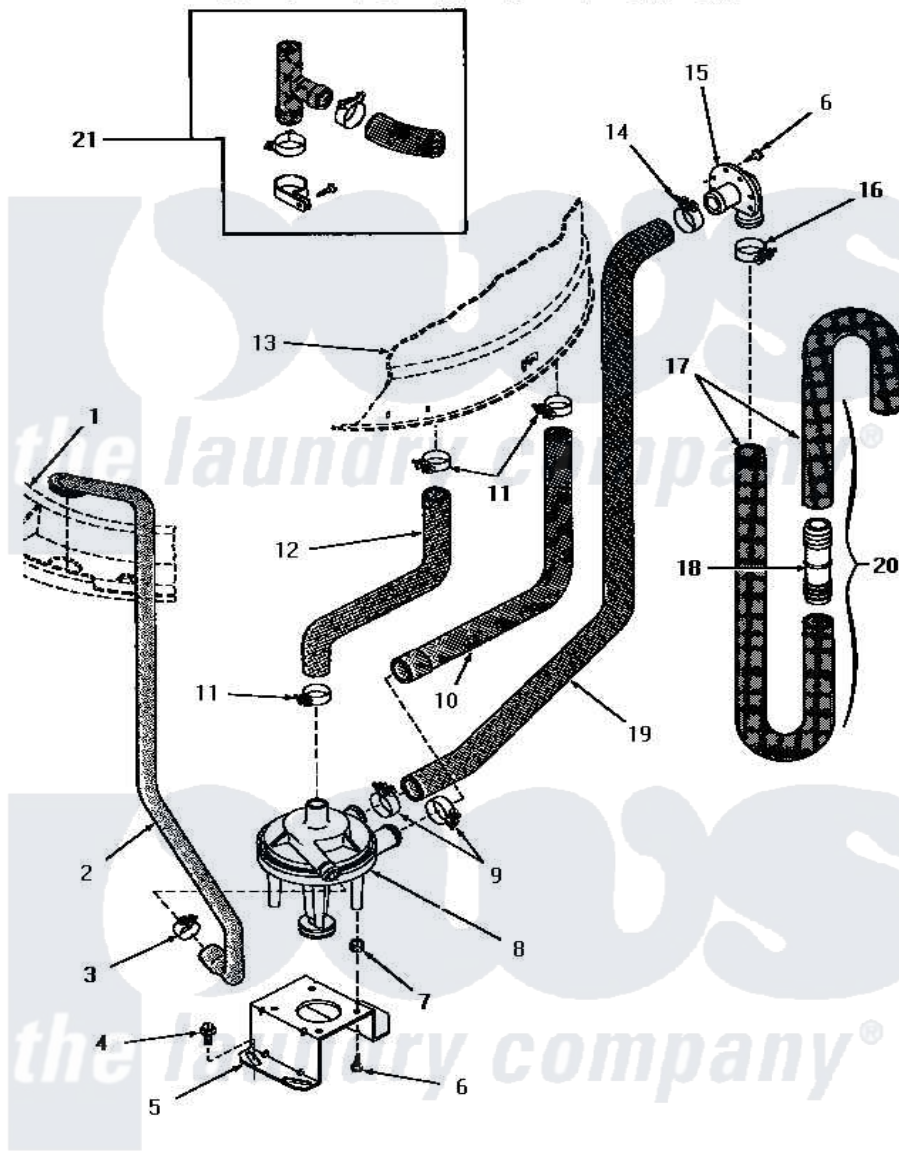

Amana HA6001 18 - PUMP ASSY/BRKT/HOSES & SIPHON BREAK KIT

PUMP ASSEMBLY, BRACKET, HOSES AND SIPHON BREAK KIT (Models equipped with rubber drain hose)

Amana [Residential Amana HA6001 Washer Parts](#) Parts Diagram 18 - PUMP ASSY/BRKT/HOSES & SIPHON BREAK KIT

[Click on the part number to view part](#)

Item	Original Part Number	Replaced By	Status	Part Description
1	Y00000000		Not Available	SEE NOTE OUTER TUB COVER
2	27232		Not Available	HOSE
3	27644	285655		Clamp, Hose
4	27157			Screw, 10-24 X 5/8 Spec
5	27105			Bracket, Pump Mounting
6	51784		Not Available	SCREW,10B-16 X 1/2 HEX
7	27063			On-Sert
8	27065	31968		Assembly, Pump NA
9	27153	285655		Clamp, Hose
10	27160		Not Available	HOSE,TUB TO PUMP-DRAIN
11	27151	285655		Clamp, Hose
12	27159		Not Available	HOSE,TUB TO PUMP
13	Y00000000		Not Available	SEE NOTE OUTER TUB
14	20391	285655		Clamp, Hose
15	23553		Not Available	ELBOW,DRAIN HOSE-PLAST

16	20211	285655	Clamp, Hose
17	28293		Hose, Drain
18	25863	16272	Connector, Straight
19	27161		Hose, Pump To Drain Val
20	Y00000000		Not Available SEE NOTE DRAIN HOSE AND HOSE COUPLER -- (SEE NOTE 1)
21	297P3	76660	Break-Sphn