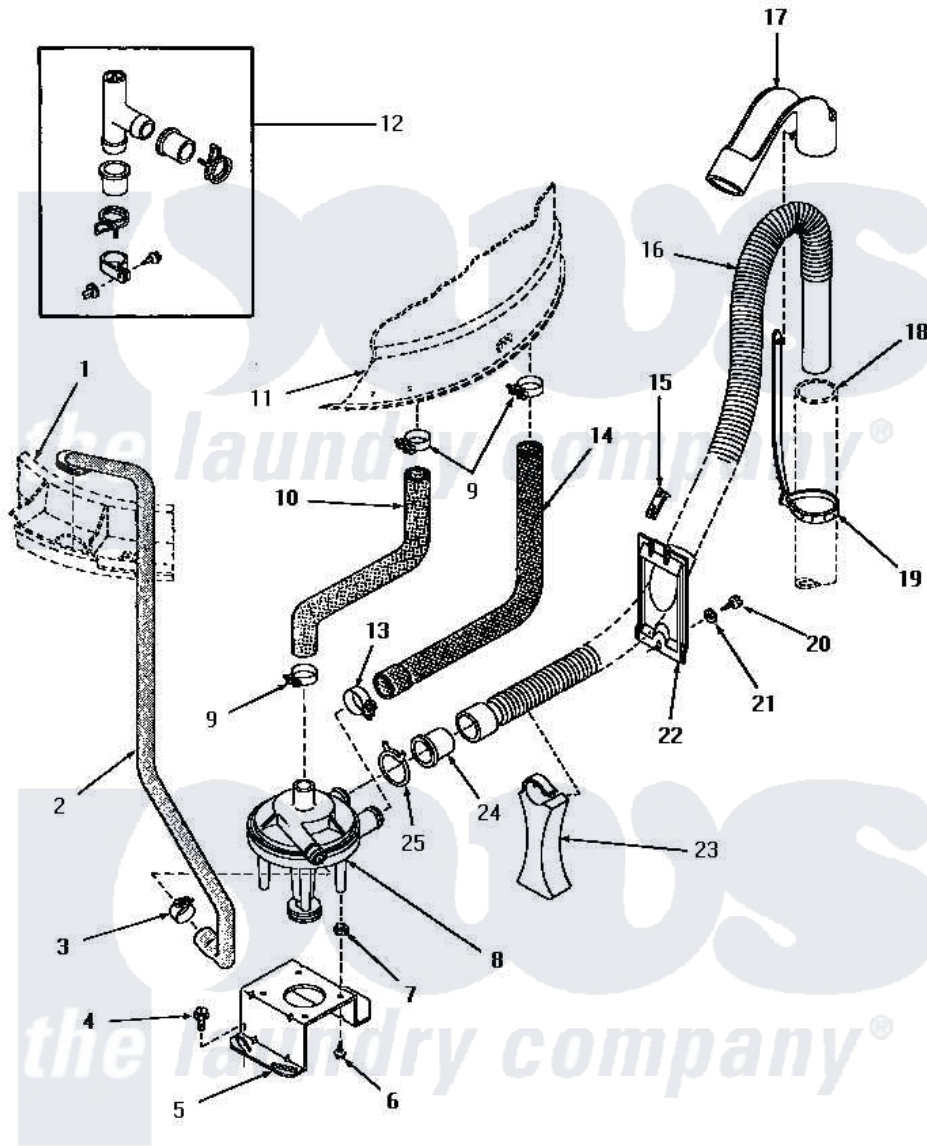

Amana HA6001 19 - PUMP ASSY/BRKT/HOSES & SIPHON BREAK KIT

PUMP ASSEMBLY, BRACKET, HOSES AND SIPHON BREAK KIT
(Models equipped with plastic drain hose)

Amana [Residential Amana HA6001 Washer Parts](#) Parts Diagram 19 - PUMP ASSY/BRKT/HOSES & SIPHON BREAK KIT

[Click on the part number to view part](#)

Item	Original Part Number	Replaced By	Status	Part Description
1	Y00000000		Not Available	SEE NOTE OUTER TUB COVER
2	27232		Not Available	HOSE
3	27644	285655		Clamp, Hose
4	27157			Screw, 10-24 X 5/8 Spec
5	27105			Bracket, Pump Mounting
6	51784		Not Available	SCREW,10B-16 X 1/2 HEX
7	27063			On-Sert
8	27065	31968		Assembly, Pump NA
9	27151	285655		Clamp, Hose
10	27159		Not Available	HOSE,TUB TO PUMP
11	Y00000000		Not Available	SEE NOTE OUTER TUB
12	386P3	76660		Break-Sphn
13	27153	285655		Clamp, Hose
14	27160		Not Available	HOSE,TUB TO PUMP-DRAIN
15	29936		Not Available	HOSE RETAINER CLIP

16	29142	39952	Hose- Drai
17	29144	22003814	Retainer, Drain Hose
18	Y00000000		Not Available SEE NOTE STANDPIPE
19	29999	8539404	Tie-Wire
20	27196	27001200	Screw
21	20492	M0270504	Washer
22	29131		Not Available RETAINER,DIRECTIONAL
23	29284		Stand, Hose
24	29143		Not Available HOSE,ADAPTER
25	29172		Not Available CLAMP,HOSE
NI	406P3	451P3	Kit Drain Extension