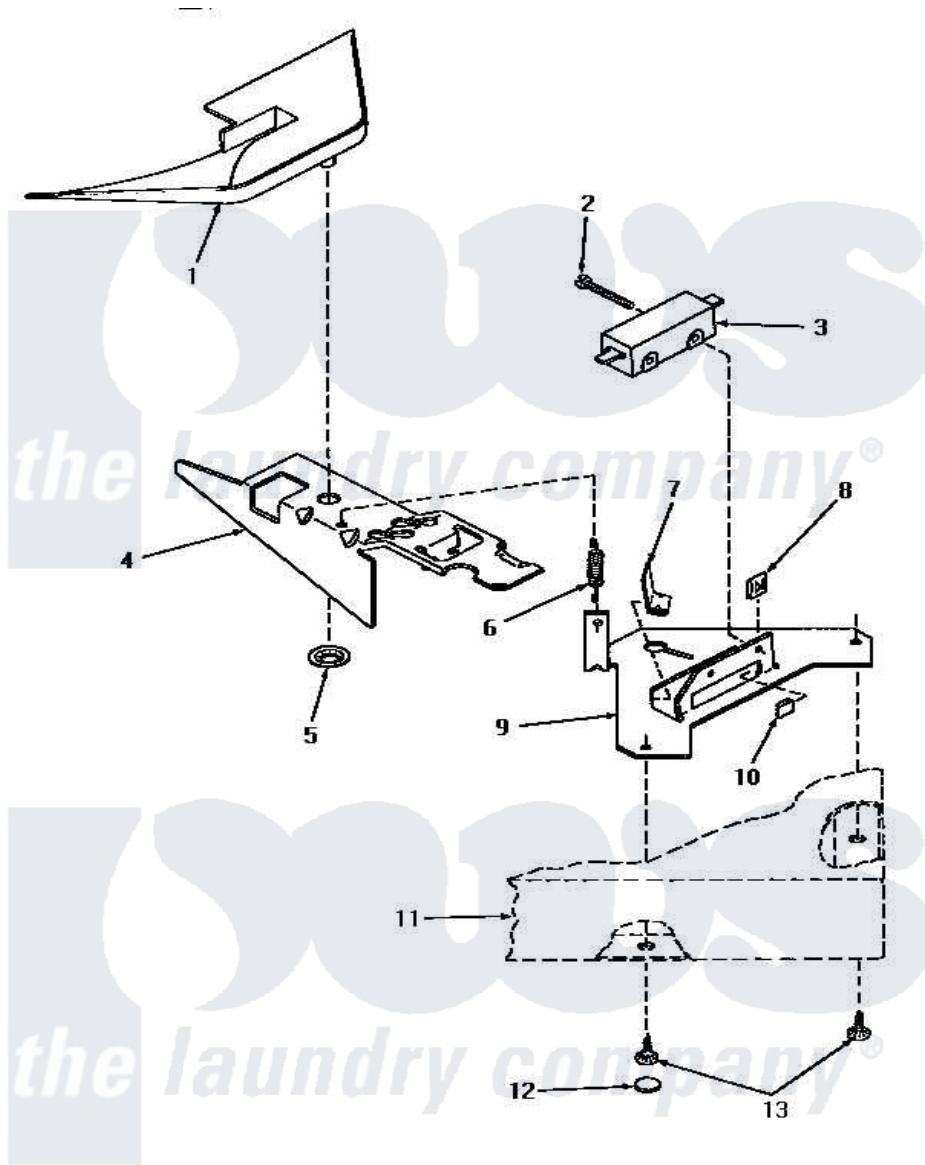

Amana HA6001 21 - SWITCH & BRACKET ASSY

SWITCH AND BRACKET ASSEMBLY

Amana [Residential Amana HA6001 Washer Parts](#) Parts Diagram 21 - SWITCH & BRACKET ASSY
 Click on the part number to view part

Item	Original Part Number	Replaced By	Status	Part Description
1	29042		Not Available	SHIELD,LID SWITCH
2	Q6516		Not Available	SCREW,6-32 X 1 ROUND H
3	27249		Not Available	SWITCH
4	27602			Lever, Out-Of-Bal Switch
5	29043			Nut, Push
6	27603			Spring, Switch Lever
7	Y27837			Clip, Speed-"U" Type
8	27248		Not Available	NUT,SPEED U-TYPE
9	27250		Not Available	BRACKET,OUT-OF-BAL SWI
10	27610			Clip, U
11	Y00000000		Not Available	SEE NOTE CABINET TOP
12	28291		Not Available	WASHER
13	28193			Screw, 8-1/2 Tapping W/