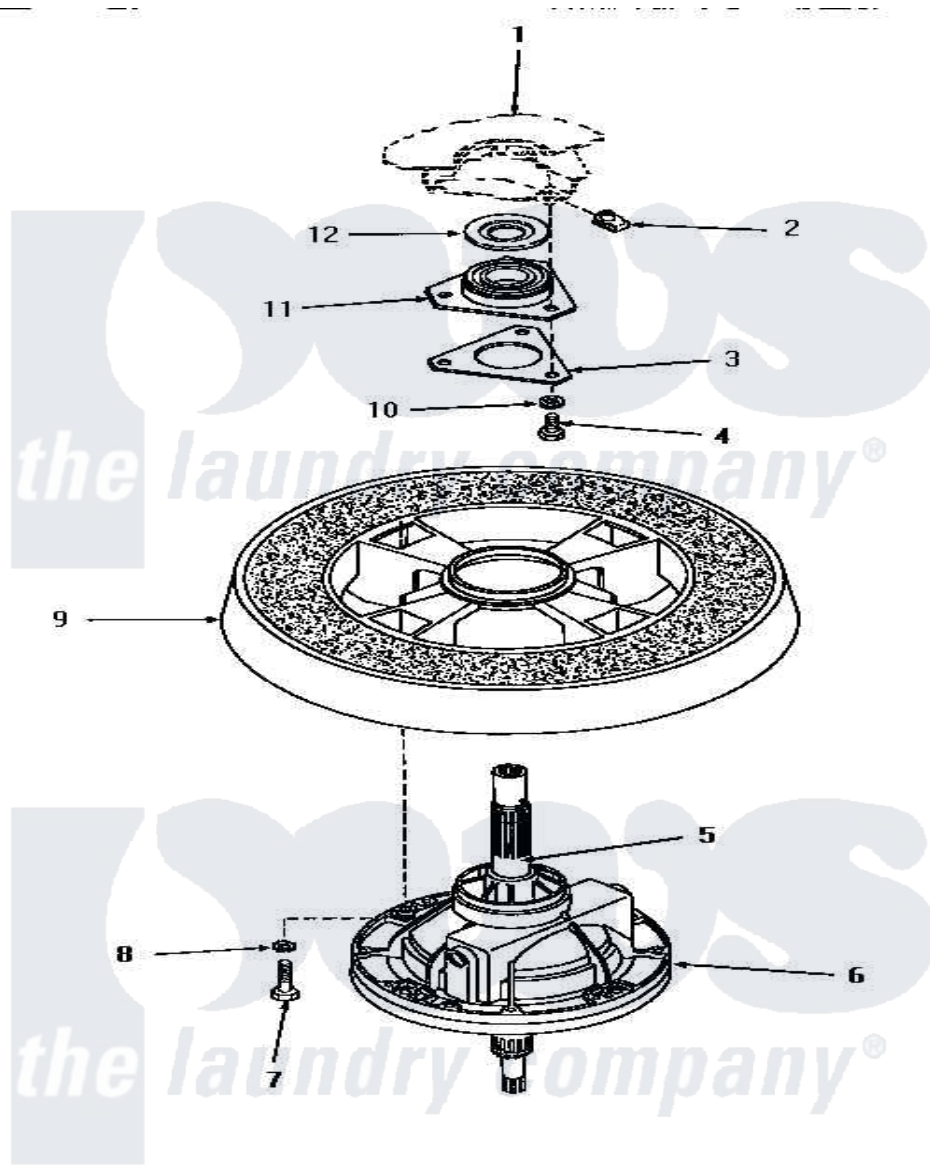

Amana HA6001 22 - TRANSMISSION ASSY & BALANCE RING

TRANSMISSION ASSEMBLY AND BALANCE RING

Amana Residential Amana HA6001 Washer Parts Parts Diagram 22 - TRANSMISSION ASSY & BALANCE RING

[Click on the part number to view part](#)

| Item | Original Part Number | Replaced By | Status | Part Description |
|------|------------------------|---------------------------|---------------|-------------------------|
| 1 | Y00000000 | | Not Available | SEE NOTE OUTER TUB |
| 2 | 27222 | | | Nut, Retainer 5/16-18 |
| 3 | 27166 | | Not Available | WASHER,BEARING HOUSING |
| 4 | 01355 | | Not Available | SCREW |
| 5 | 27604P | | | Never-Seeze 1 Oz Tube |
| 6 | 30946 | | Not Available | TRANSMISSION ASSEMBLY |
| 7 | 27200 | | Not Available | CAP SCREW |
| 8 | 02431 | | | Lockwasher, 1/4 Ext Shk |
| 9 | Y29117 | | Not Available | ASSY,BALANCE RING-COMPL |
| 10 | 04366 | | | Lockwasher, 5/16intshkp |
| 11 | 27182 | 40004201P | | Main Bearing Assembly |
| 12 | 27187 | | | Flinger |