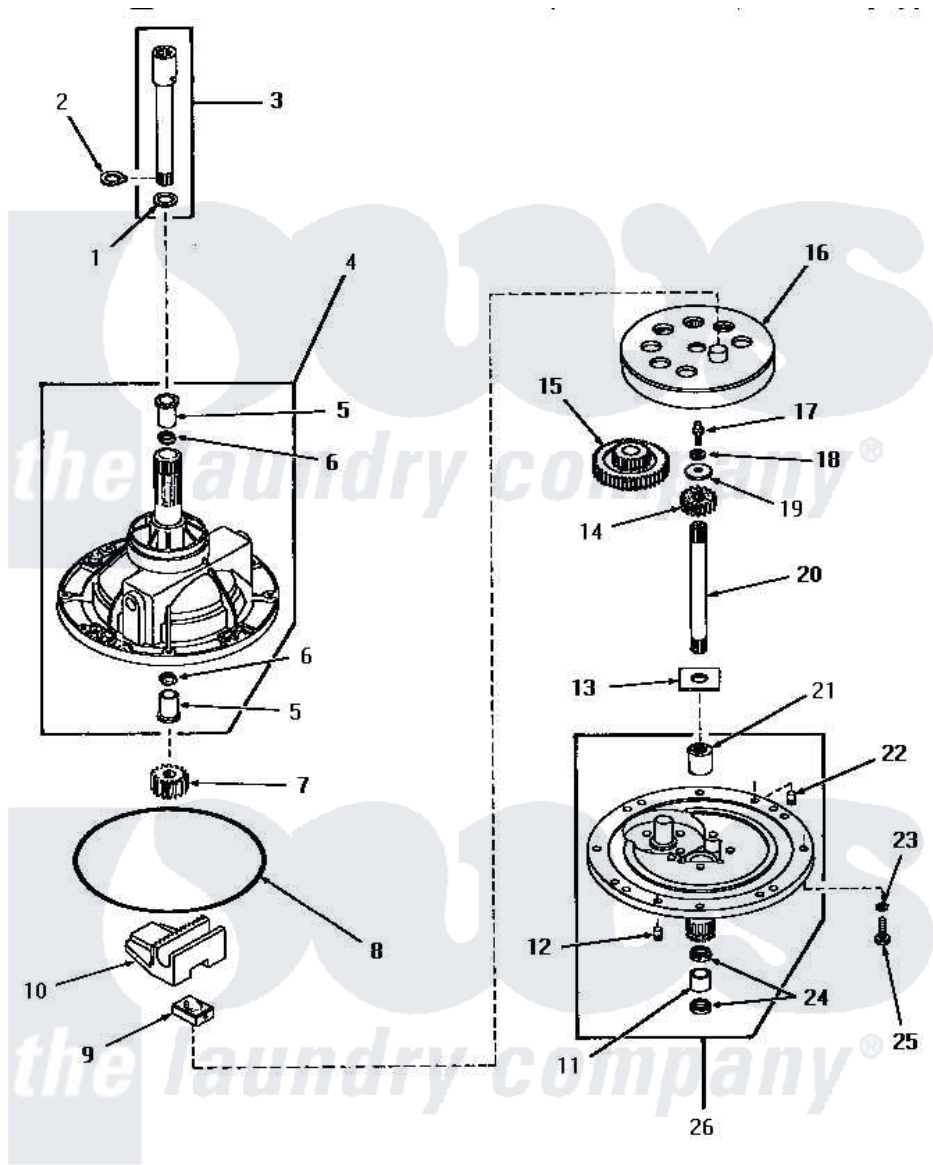

Amana HA6450 01 - 28430 TRANSMISSION ASSY COMPONENTS

COMPONENTS FOR 28430 TRANSMISSION ASSEMBLY

Amana [Residential Amana HA6450 Washer Parts](#) Parts Diagram 01 - 28430 TRANSMISSION ASSY COMPONENTS
 Click on the part number to view part

Item	Original Part Number	Replaced By	Status	Part Description
1	Y00000000		Not Available	SEE NOTE SHIM WASHER -- (SEE NOTE)
2	27197			Ring, Retaining
3	368P3			Kit, Coupling And Shaft
4	27191		Not Available	TRANSMISSION CASE ASSEMBLY
"	28435		Not Available	TRANSMISSION CASE ASSEMBLY
5	27021		Not Available	BEARING
6	Y28114	40042701		Seal- Oil
7	27003			Pinion, Agitator
8	27028			Gasket, Transmission Re
"	28434P		Not Available	LOCTITE
9	26493			Slide
10	Y27001	Y31526		Rack
11	27022			Bearing
12	27172			Pin, Dowel

13	27016		Washer
14	29156		Pinion, Input
15	27002		Gear, Reduction
16	26577		Assembly, Gear And Stud
17	27030	Not Available	SCREW, 1/4-20 SPECIAL
18	21456		Lockwasher, 1/4 Intshkp
19	26509	40041501	Washer
20	27081	27081P	Shaft Input Package
21	27026	Not Available	COVER TRANSMISSION
22	27172		Pin, Dowel
23	02431		Lockwasher, 1/4 Ext Shk
24	Y28114	40042701	Seal- Oil
25	20253		Screw, Cap-1/4-20 X 1"
26	27192	Not Available	TRANSMISSION COVER ASSEMBLY
NI	27243	27243P	Oil, CW Transmission F-