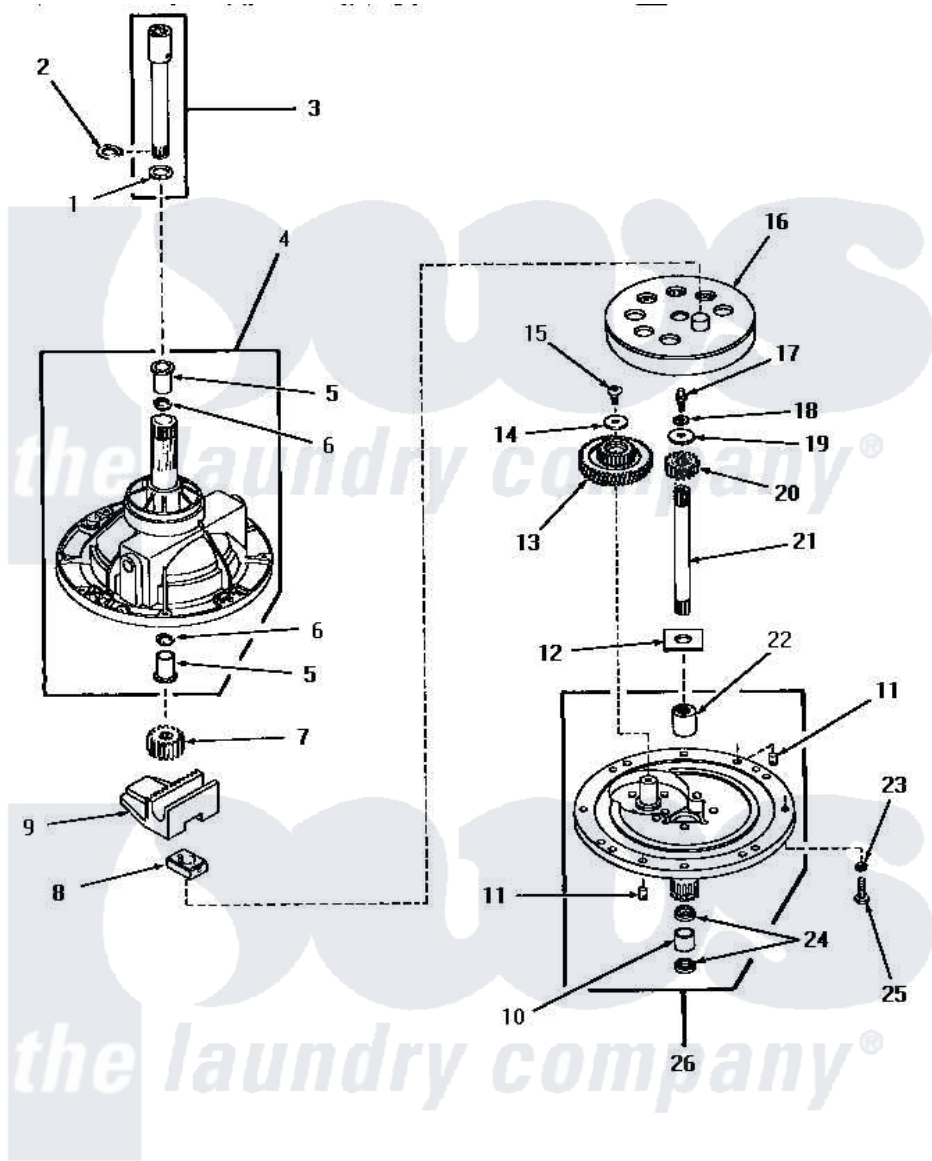

Amana HA6450 02 - 30123 & 30946 TRANSMISSION ASSY COMPNT

COMPONENTS FOR 30123 and 30946 TRANSMISSION ASSEMBLIES

Amana [Residential Amana HA6450 Washer Parts](#) Parts Diagram 02 - 30123 & 30946 TRANSMISSION ASSY COMPNT
 Click on the part number to view part

Item	Original Part Number	Replaced By	Status	Part Description
1	Y00000000		Not Available	SEE NOTE SHIM WASHER -- (SEE NOTE)
2	27197			Ring, Retaining
3	368P3			Kit, Coupling And Shaft
4	28435		Not Available	TRANSMISSION CASE ASSEMBLY
5	27021		Not Available	BEARING
6	Y28114	40042701		Seal- Oil
7	27003			Pinion, Agitator
8	26493			Slide
9	Y27001	Y31526		Rack
10	27022			Bearing
11	27172			Pin, Dowel
12	27016			Washer
13	29161			Gear, Reduction
14	29260		Not Available	WASHER
15	29273			Screw, 1/4-20 X 3/8

16	26577		Assembly, Gear And Stud
17	27030	Not Available	SCREW, 1/4-20 SPECIAL
18	21456		Lockwasher, 1/4 Intshkp
19	26509	40041501	Washer
20	Y29160		Pinion, Drive
21	27081	27081P	Shaft Input Package
22	30893	WR2X4924	Shim
23	02431		Lockwasher, 1/4 Ext Shk
24	Y28114	40042701	Seal- Oil
25	20253		Screw, Cap-1/4-20 X 1"
26	30945	Not Available	ASSY, TRANSMISSION COVExREPLACE
NI	27243	27243P	Oil, CW Transmission F-
"	28434P	Not Available	LOCTITE