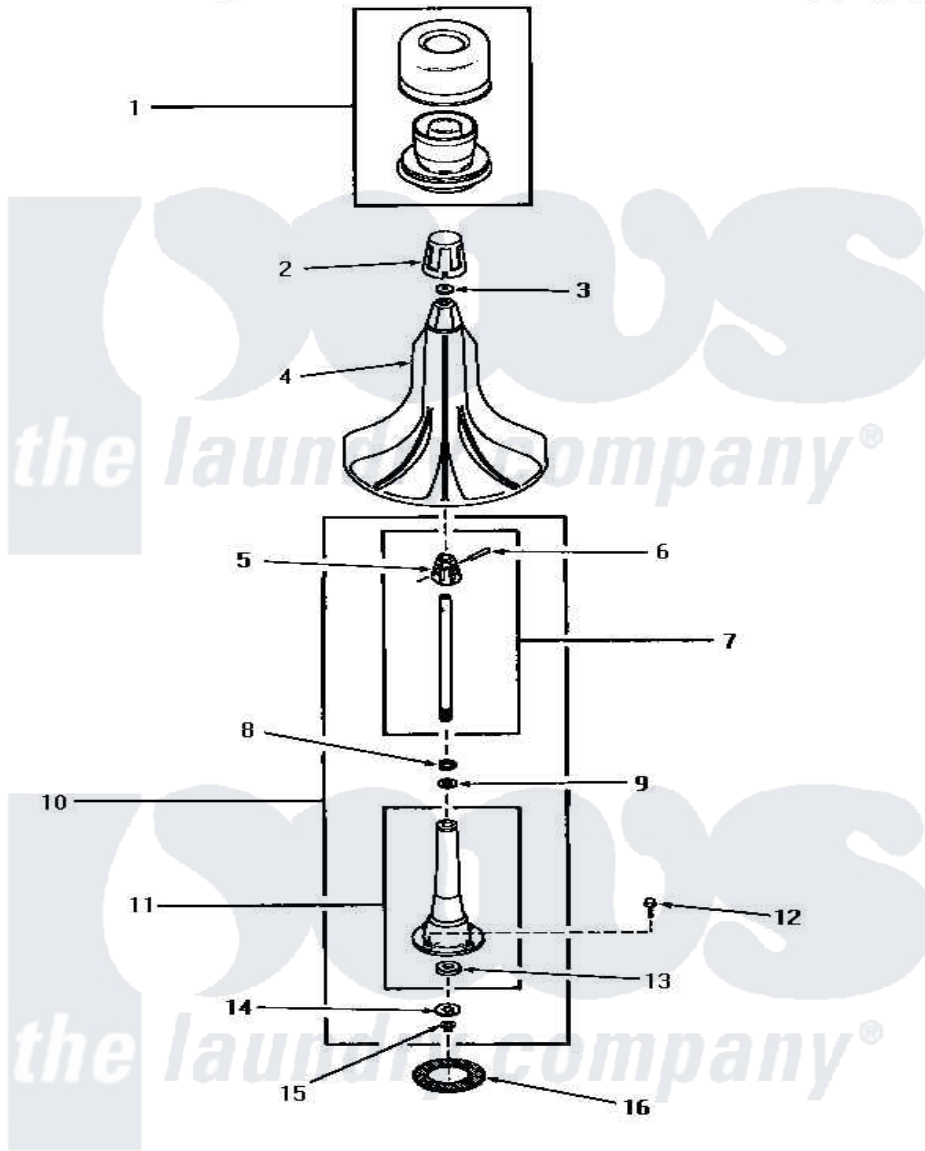

Amana HA6450 03 - AGITATOR & POST

AGITATOR AND POST

Amana [Residential Amana HA6450 Washer Parts](#) Parts Diagram 03 - AGITATOR & POST
 Click on the part number to view part

Item	Original Part Number	Replaced By	Status	Part Description
1	27707		Not Available	ASSY,DISPENSER-FABRIC
2	27138		Not Available	ASSY,AGITATOR CAP
3	27189			Washer, Agitator Cap
4	27120		Not Available	ASSY,AGITATOR
5	27174		Not Available	DRIVE BLOCK
6	20243			Pin, Taper
7	28091			Assembly, Agitator Shaftanddr
8	20057	222T017P01		Washer FIB 21/32 ID X 1156 OD X 1/8
9	04704			Washer, .630idx1.125odx
10	28934		Not Available	AGITATOR POST ASSEMBLY
11	28933		Not Available	AGITATOR POST
12	27202	W10116787		Screw
13	10429		Not Available	WASHER,THRUST
14	27164			Washer, Spline
15	27197			Ring, Retaining