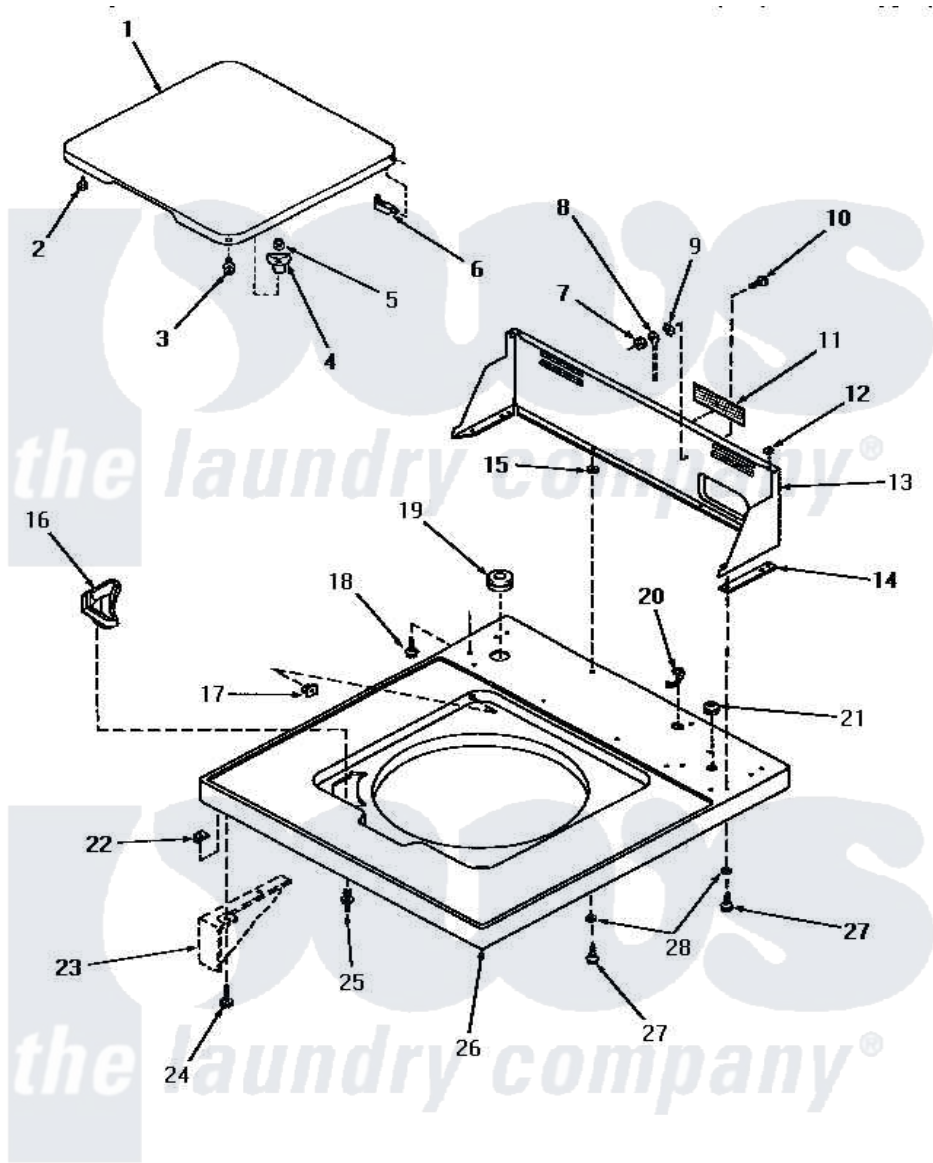

Amana HA6450 05 - CABINET TOP, LOADING DOOR & CONTROL HOOD

CABINET TOP, LOADING DOOR AND CONTROL HOOD

Amana [Residential Amana HA6450 Washer Parts](#) Parts Diagram 05 - CABINET TOP, LOADING DOOR & CONTROL HOOD

[Click on the part number to view part](#)

Item	Original Part Number	Replaced By	Status	Part Description
"	NOTE:		Not Available	SIPHON BREAK KIT MUST BE INSTALLED IN DRAIN HOSE IF THE DRAIN RECEPTACLE IS LOWER THAN THE CABINET TOP OF THE WASHER.
1	27665W		Not Available	LOADING DOOR, WHITE
"	27665A		Not Available	ASSY, LID
"	27665K		Not Available	LOADING DOOR, COFFEE
"	27665H		Not Available	LOADING DOOR, HARVEST GOLD
"	27665L		Not Available	LOADING DOOR, ALMOND
2	21685	40038001		Bumper
3	27203		Not Available	ASSY,SCREW & WASHER
4	27149			Catch, Lid Switch
5	21752			Nut, 8-32 Hex Brilock
6	27626		Not Available	HINGE,HIDDEN
7	03673		Not Available	NUT

8	Y00000000	Not Available	SEE NOTE GROUND WIRE
9	03815		Lockwasher, No.10 Ext Shk
10	20267		Screw, 10-24 X 3/8 Round
11	24903	Not Available	STICKER,DISCONNECT POW
12	24522		Nut, Speed-8ab-18 C1995
13	29551W	Not Available	CONTROL HOOD, WHITE
"	29551L	Not Available	CONTROL HOOD, ALMOND
"	29551A	Not Available	CONTROL HOOD, AVOCADO
"	29551H	Not Available	HOOD,CONTROL-DOMESTIC
"	29551K	Not Available	CONTROL HOOD, COFFEE
14	23028	Not Available	GASKET,CONTROL BOX END
15	23425	Not Available	WASHER,7/32IDX7/16ODX.
16	27121	Not Available	DISPENSER,BLEACH
17	27625		Bushing
18	56392	Not Available	SCREW,8-18 X 3/8 TAPPI
19	20118	Not Available	GROMMET,1982 INV
20	21903	211881	Grommet, Cord Part Not Used-Gas Models Only
21	22299	Not Available	GROMMET
22	20249	36020	Nut-10-24
23	Y00000000	Not Available	SEE NOTE CABINET
24	23008		Screw, 10-24 X 3/4 Sems
25	56534		Barrel, Support
26	27662L	Not Available	ASSY, TOP-DOMESTIC xREPLACE
"	27662H	Not Available	ASSY, TOP-DOMESTIC
"	27662K	Not Available	CABINET TOP, COFFEE
"	27662W	Not Available	CABINET TOP, WHITE
27	23962	W10116760	Screw
28	20493		Washer, 11/64 ID x 3/8 OD