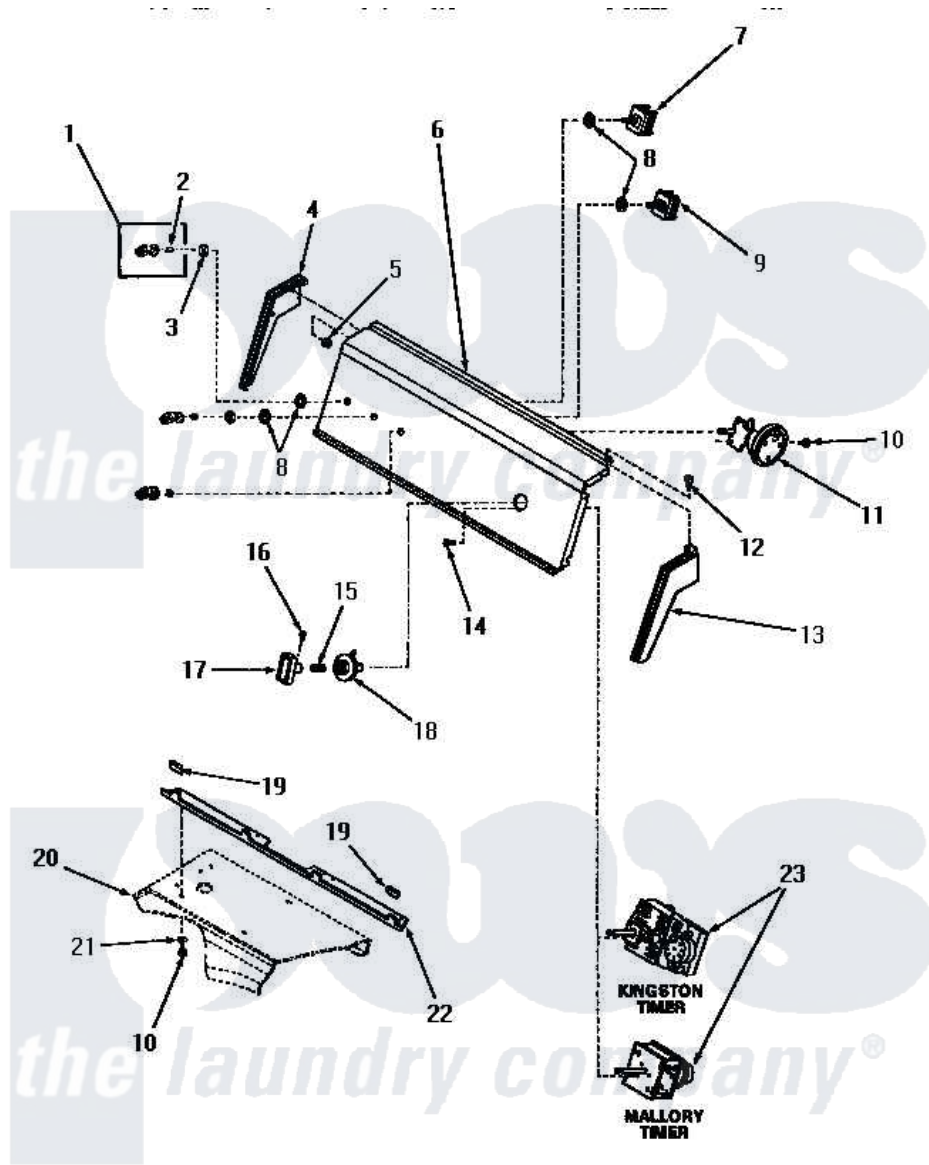

Amana HA6450 06 - CONTROL PANEL & CONTROLS

CONTROL PANEL AND CONTROLS

Amana [Residential Amana HA6450 Washer Parts](#) Parts Diagram 06 - CONTROL PANEL & CONTROLS
 Click on the part number to view part

Item	Original Part Number	Replaced By	Status	Part Description
"	NOTE:		Not Available	1. IF DRAIN HOSE MUST BE SHORTENED, CUT HOSE BETWEEN MOLDED END AND MOLDED ELBOW. USE ONE NO. 25863 HOSE COUPLING TO SPLICE HOSE.
1	27379		Not Available	ASSY,KNOB-SWITCH
2	10519		Not Available	RETAINER
3	57584		Not Available	NUT
4	25124		Not Available	CONTROL HOOD END, LEFT
5	25126	5303284616		Clip
6	27676		Not Available	PANEL,CONTROL
7	21300		Not Available	SWITCH,TEMPERATURE
8	91176			Lockwasher, 3/8 Intshkp
9	21302			Switch, Motor-2SP
10	23962	W10116760		Screw
11	27778			Switch, Pressure
12	25232		Not Available	SCREW,8AB-18X7/8 OVAL

13	25123	Not Available	CONTROL HOOD END, RIGHT
14	70212		Screw, 8-32 X 5/32 RD H
15	26319		Spring
16	26318		Screw, 8-32 X 1/4 Set S
17	27382	Not Available	TIMER KNOB
18	28287	Not Available	TIMER KNOB INDICATOR
19	24859	Not Available	SLEEVE,SUPPORT ANGLE
20	Y00000000	Not Available	SEE NOTE CABINET TOP
21	20493		Washer, 11/64 ID x 3/8 OD
22	23360	Not Available	ANGLE
23	27694		Xtimer