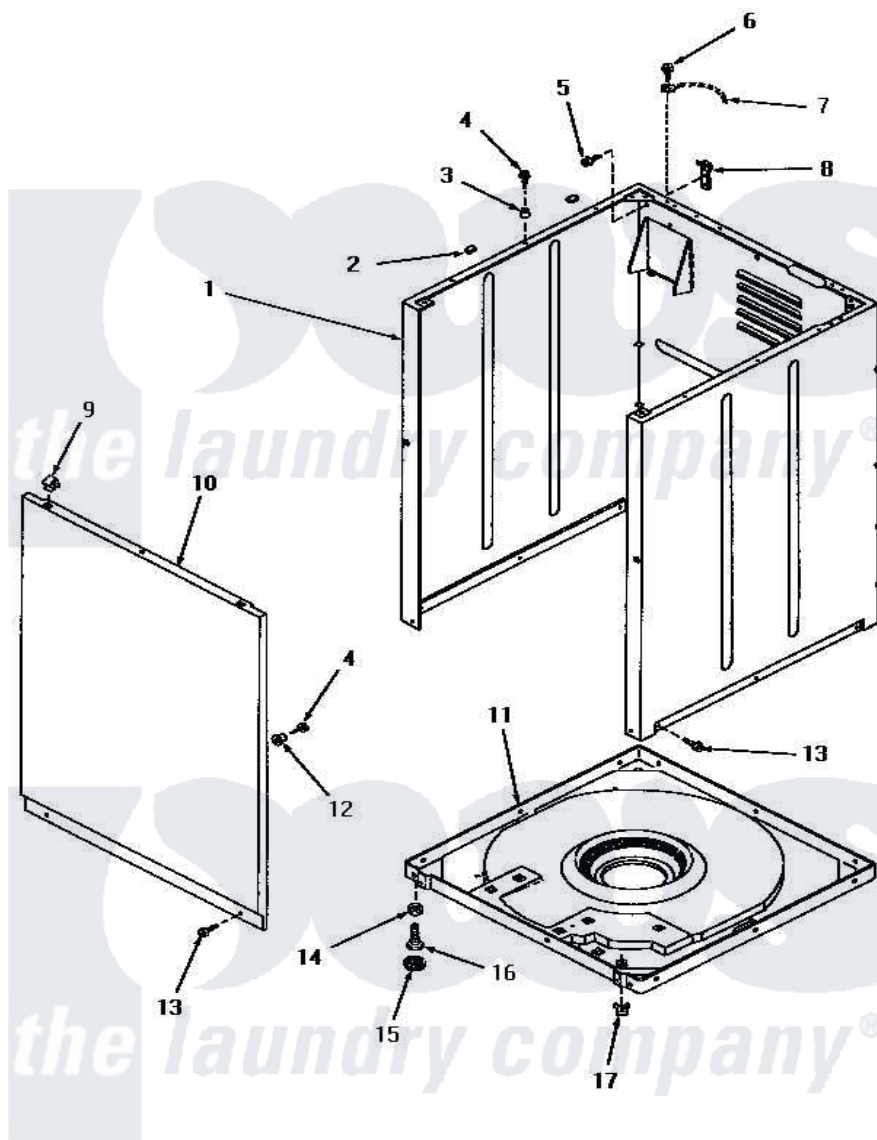

Amana HA6450 07 - FRONT PANEL, CABINET & BASE

FRONT PANEL, CABINET AND BASE

Amana [Residential Amana HA6450 Washer Parts](#) Parts Diagram 07 - FRONT PANEL, CABINET & BASE
 Click on the part number to view part

Item	Original Part Number	Replaced By	Status	Part Description
1	27092W		Not Available	CABINET, WHITE
"	27092L	38612LP		Kit Service Cabinet
"	29168W	38612WP		Kit-Servic
"	29168A		Not Available	CABINET, AVOCADO
"	27092A		Not Available	CABINET, AVOCADO
"	29168L		Not Available	CABINET, ALMOND
"	29168H		Not Available	CABINET, HARVEST GOLD
"	27092K		Not Available	CABINET, COFFEE
"	29168K		Not Available	CABINET, COFFEE
"	27092H		Not Available	CABINET, HARVEST GOLD
2	Y56128			Pad, Bumper
3	56079	505187		Locator, Panel
4	56086	Y014874		Screw, Idler Arm And Sleeve
5	51780	3390631		Screw, 10-16 X 3/8
6	56392		Not Available	SCREW,8-18 X 3/8 TAPPI
7	Y00000000		Not Available	SEE NOTE GROUND WIRE, GREEN

8	Y27103		Hinge, Hold-Down Lug
9	28835	22001650	Fastener, Spring
10	27072A		Not Available
"	27072K		Not Available
"	27072H		Not Available
"	27072L	32708LP	Panel, Front
"	27072W		Not Available
11	29757		Not Available
12	28102		Locator, Panel
13	27196	27001200	Screw
14	Y21899	40038101	Nut, Leg
15	21749	40016001	Foot, Rubber
16	20409	22003428	Leg, Adjustable
17	28837		Not Available
NI	26594P		Grease, Silicone - 2 Oz Tube