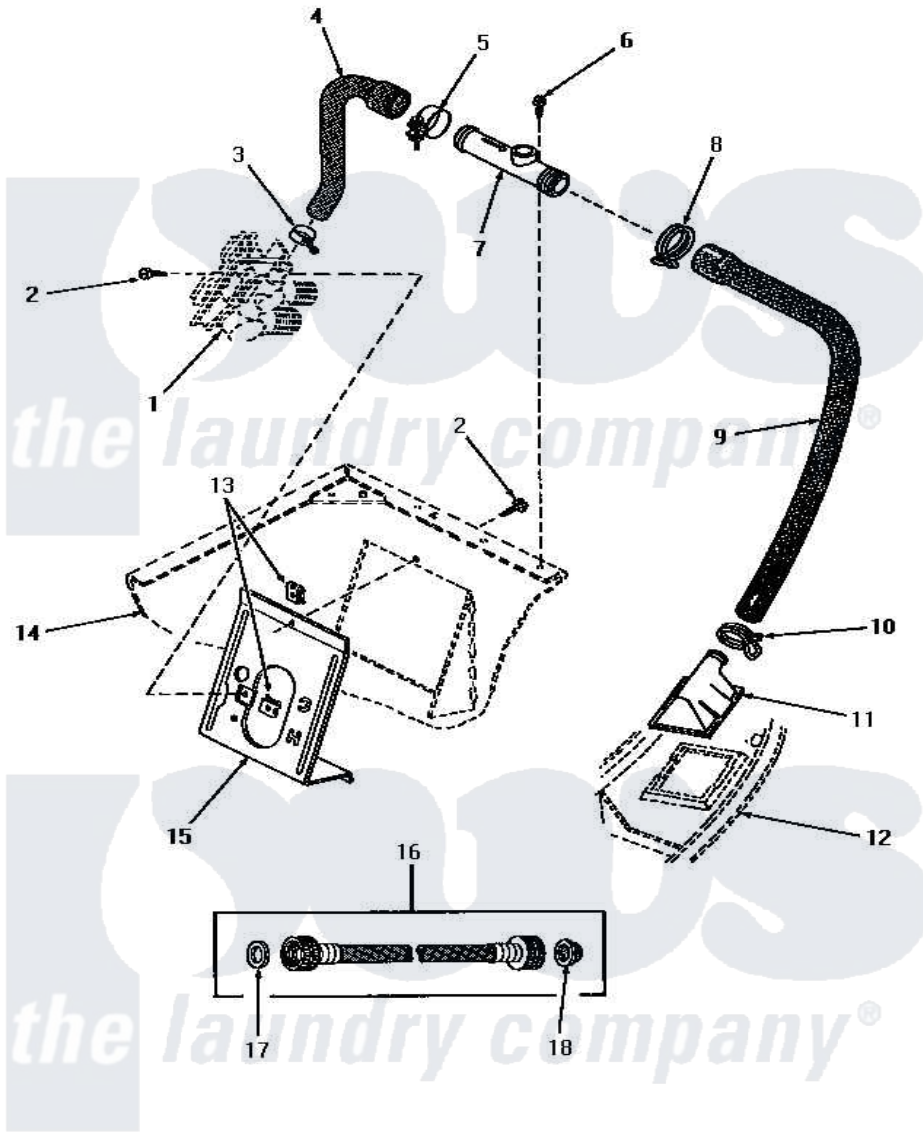

Amana HA6450 09 - INLET/FILL HOSE/BACK FL PREVENTER & BRKT

**INLET HOSE, FILLER HOSE, BACK FLOW PREVENTER
AND MIXING VALVE MOUNTING BRACKET
(starting with Serial No. N3805085)**

Amana [Residential Amana HA6450 Washer Parts](#) Parts Diagram 09 - INLET/FILL HOSE/BACK FL PREVENTER & BRKT

[Click on the part number to view part](#)

Item	Original Part Number	Replaced By	Status	Part Description
1	Y00000000		Not Available	SEE NOTE MIXING VALVE
2	56392		Not Available	SCREW,8-18 X 3/8 TAPPI
3	27643	596669		Clamp, Manifold
4	27183			Hose, Mixing Valve
5	27152		Not Available	CLAMP HOSE
6	23962	W10116760		Screw
7	27118	34280		Assembly, Backflow Prevento
8	29176	285655		Clamp, Hose
9	29182		Not Available	HOSE,WATER INLET
10	29210			Hose Clamp
11	29154			Head, Water Inlet
12	Y00000000		Not Available	SEE NOTE OUTER TUB COVER
13	54038			NUt, Speed U-Type
14	Y00000000		Not Available	SEE NOTE CABINET
15	27126	39407		Bracket, Valve

16	28330	202860	Inlet Hose Assembly
17	20290	Y013783	Washer, Inlet Hose
18	28605	22002960	Strainer, Washer Inlet