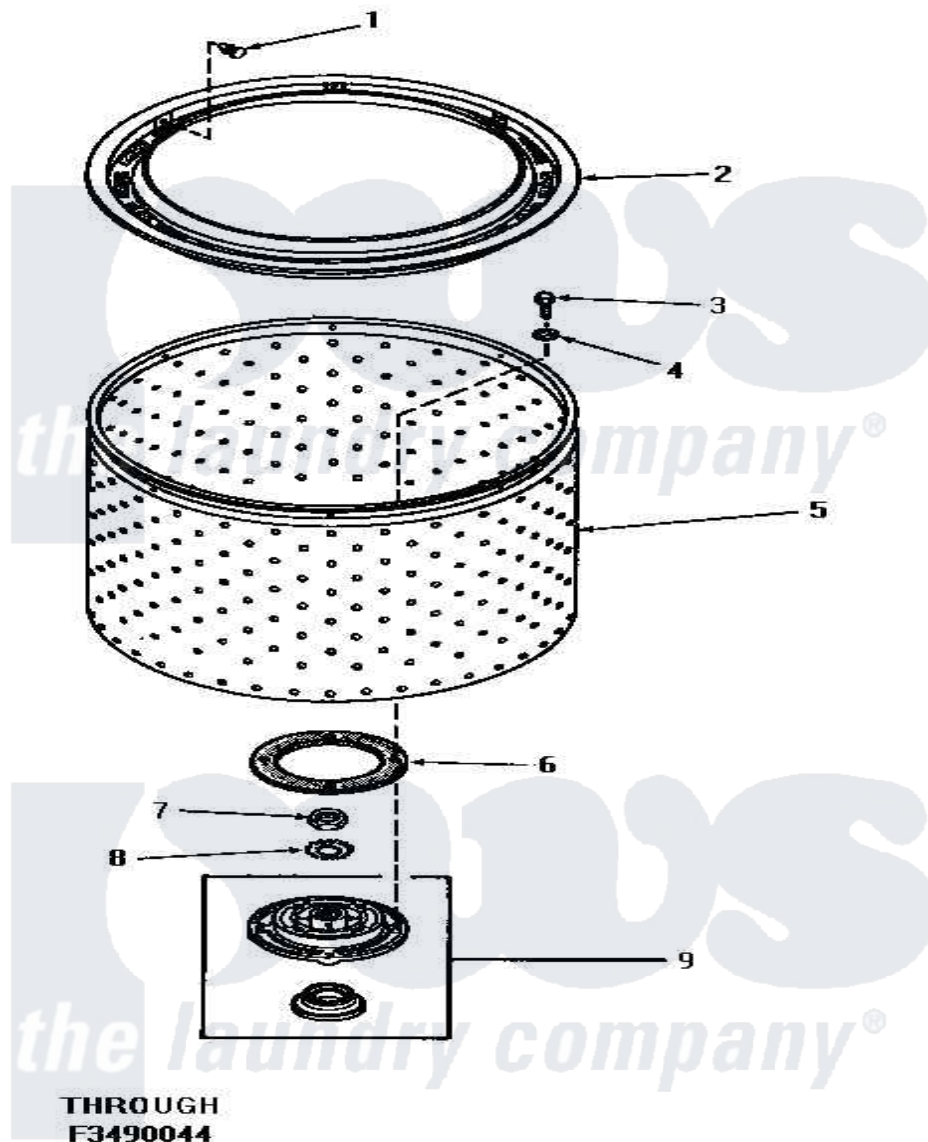

# Amana HA6450 10 - LINT FILTER, WASHTUB & HUB

## LINT FILTER, WASHTUB AND HUB

Amana [Residential Amana HA6450 Washer Parts](#) Parts Diagram 10 - LINT FILTER, WASHTUB & HUB  
 Click on the part number to view part

Item	Original Part Number	Replaced By	Status	Part Description
1	<a href="#">29474</a>			Fastener, Lint Filter
2	27123	<a href="#">33521</a>		Filter Lint/Clothes Guard
3	27202	<a href="#">W10116787</a>		Screw
4	<a href="#">28094</a>			Gasket
5	<a href="#">27074</a>			Motor
"	27073		Not Available	WASHTUB, PORCELAIN
6	27125	<a href="#">39122</a>		Gasket, Washtub
7	Y29220	<a href="#">40016301</a>		Nut, Lock
8	<a href="#">27163</a>			Lockwasher
9	28780	<a href="#">356P3</a>		Kit, Seal-Washer