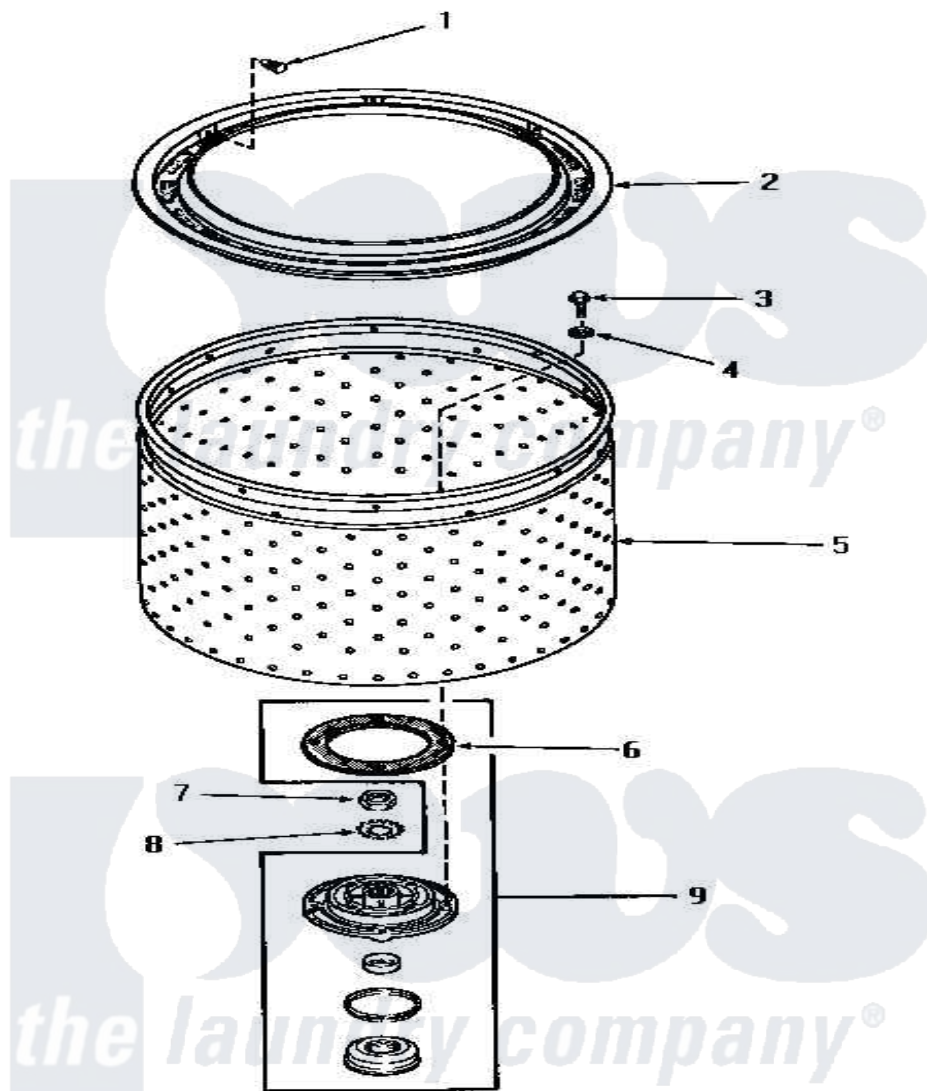

Amana HA6450 11 - LINT FILTER, WASHTUB & HUB

STARTING
F3490045

LINT FILTER, WASHTUB AND HUB

[Amana Residential Amana HA6450 Washer Parts](#) Parts Diagram 11 - LINT FILTER, WASHTUB & HUB
Click on the part number to view part

Item	Original Part Number	Replaced By	Status	Part Description
1	29474			Fastener, Lint Filter
2	27123	33521		Filter Lint/Clothes Guard
3	27202	W10116787		Screw
4	28094			Gasket
5	28138		Not Available	WASHTUB, STAINLESS STEEL
"	29074	39252P		Wash Tub
6	27125	39122		Gasket, Washtub
7	Y29220	40016301		Nut, Lock
8	27163			Lockwasher
9	356P3			Kit, Seal-Washer