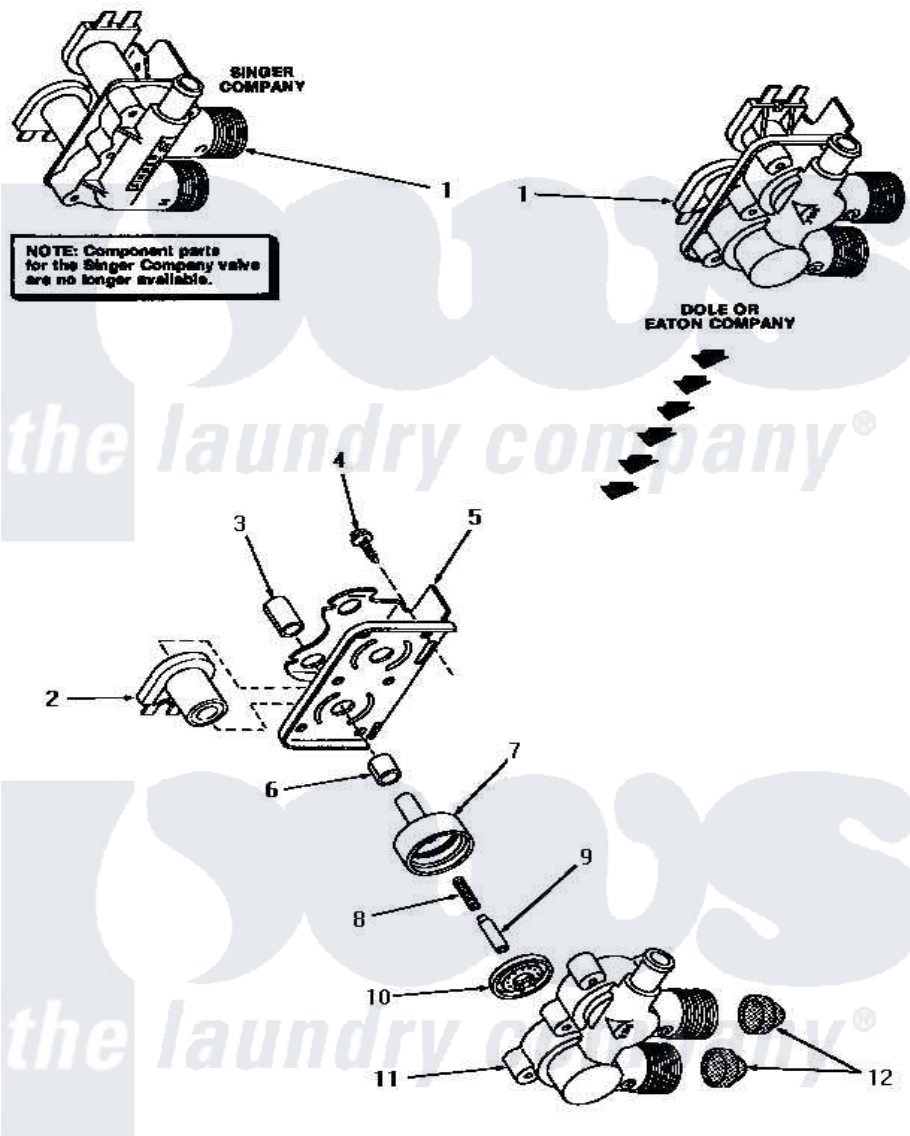

Amana HA6450 12 - MIXING VALVE ASSY

MIXING VALVE ASSEMBLY

Amana [Residential Amana HA6450 Washer Parts](#) Parts Diagram 12 - MIXING VALVE ASSY
 Click on the part number to view part

Item	Original Part Number	Replaced By	Status	Part Description
1	27156	33930		Valve, Mixing
2	24126	33930		Valve, Mixing
3	24128		Not Available	SLEEVE, LONG
4	25817C		Not Available	SCREW
5	Y24158		Not Available	MOUNTING BRACKET
6	24129		Not Available	SLEEVE, SHORT
7	24130			Guide, Armature
8	24131		Not Available	SPRING
9	24132		Not Available	ARMATURE
10	24134		Not Available	DIAPHRAGM
11	Y24159	33930		Valve, Mixing
12	24122	22002960		Strainer, Washer Inlet