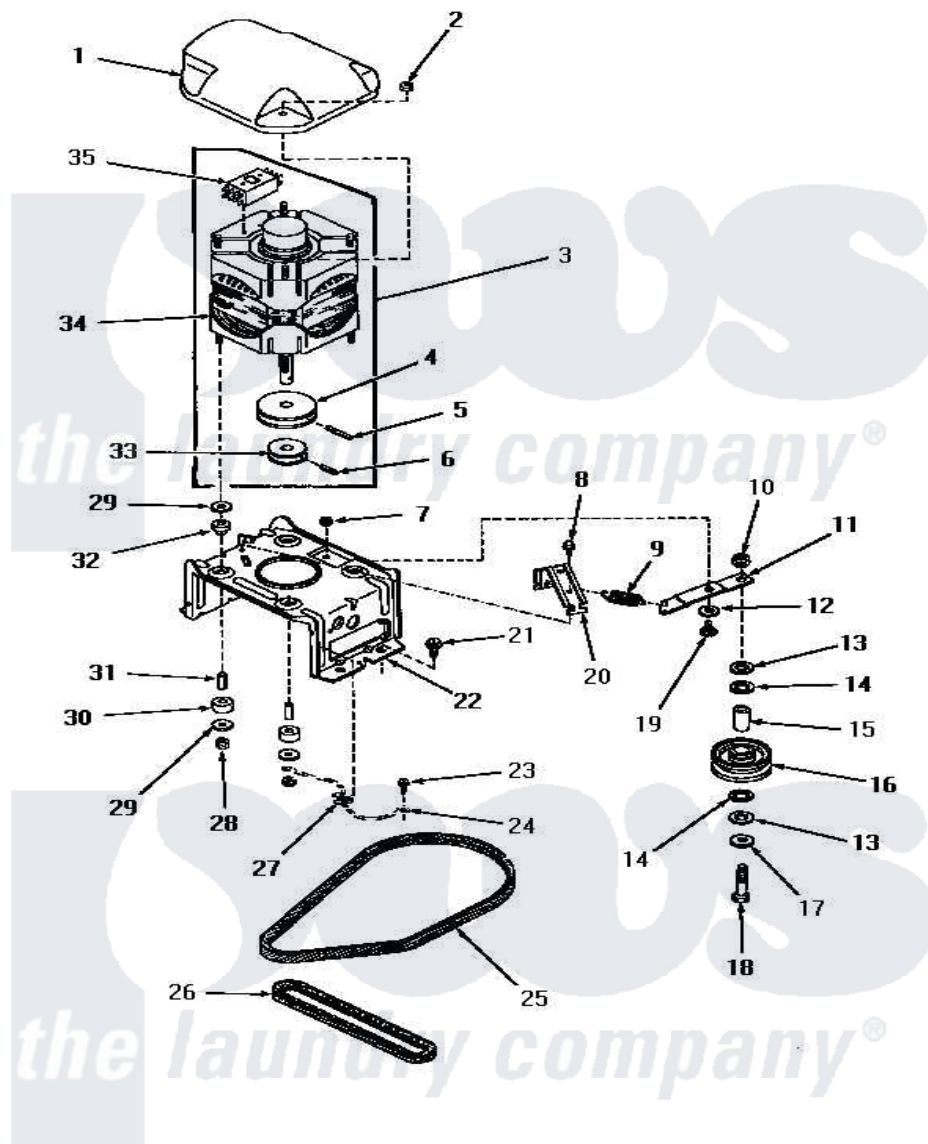

# Amana HA6450 13 - MOTOR, MTG BRACKET, BELTS & IDLER ASSY

**MOTOR, MOUNTING BRACKET, BELTS AND IDLER ASSEMBLY**  
(through Serial No. C3455773)

Amana [Residential Amana HA6450 Washer Parts](#) Parts Diagram 13 - MOTOR, MTG BRACKET, BELTS & IDLER ASSY  
Click on the part number to view part

Item	Original Part Number	Replaced By	Status	Part Description
1	<a href="#">27136</a>			Shield, Motor
2	<a href="#">27201</a>			Locknut
3	27179	<a href="#">27179P</a>		Motor-Drve
4	27171		Not Available	PULLEY,MOTOR
5	<a href="#">23750</a>			Pin, Roll
6	<a href="#">10416</a>			Pin, Roll
7	52566	<a href="#">27001225</a>		Nut, Jam Mid Lock 1/4-20
8	56264	<a href="#">27001200</a>		Screw
9	27928		Not Available	SPRING
10	56156	<a href="#">358160</a>		Nut
11	<a href="#">27135</a>			Lever, Idler
12	81392	<a href="#">40054701</a>		Washer
13	28018		Not Available	WASHER
14	27210		Not Available	WASHER
15	27601		Not Available	BEARING
16	27212	<a href="#">R9900487</a>		Sheet

17	27211	Not Available	WASHER
18	<a href="#">27209</a>		Bolt
19	27229	<a href="#">40038901</a>	Screw, 1/4-20
20	<a href="#">27929</a>		Xarm Spring
21	<a href="#">27157</a>		Screw, 10-24 X 5/8 Spec
22	27112	Not Available	MOTOR MOUNTING BRACKET
23	26592	Not Available	HEX HEAD SCREW
24	Y00000000	Not Available	SEE NOTE GROUND WIRE, GREEN
25	27246	<a href="#">R9900487</a>	Sheet
26	<a href="#">27155</a>		Belt, Pump
27	Y00161	<a href="#">B5733302</a>	Clip, Ground
28	<a href="#">23604</a>		Nut, Hex 10-32 Lock
29	03888	Not Available	WASHER
30	01953	Not Available	WASHER,LOWER MOTOR MOU
31	27181	Not Available	SPACER,MOTOR
32	<a href="#">01952A</a>		Mounting, Rubber
33	Y27104	Not Available	PULLEY,MOTOR
34	27772	<a href="#">27179P</a>	Motor-Drve
35	24139	Not Available	SWITCH,MOTOR
"	24140	Not Available	SWITCH,MOTOR
"	24142	Not Available	SWITCH,MOTOR
"	<a href="#">Y24149</a>		Switch, Motor
NI	258P3	Not Available	KIT,CAPACITOR