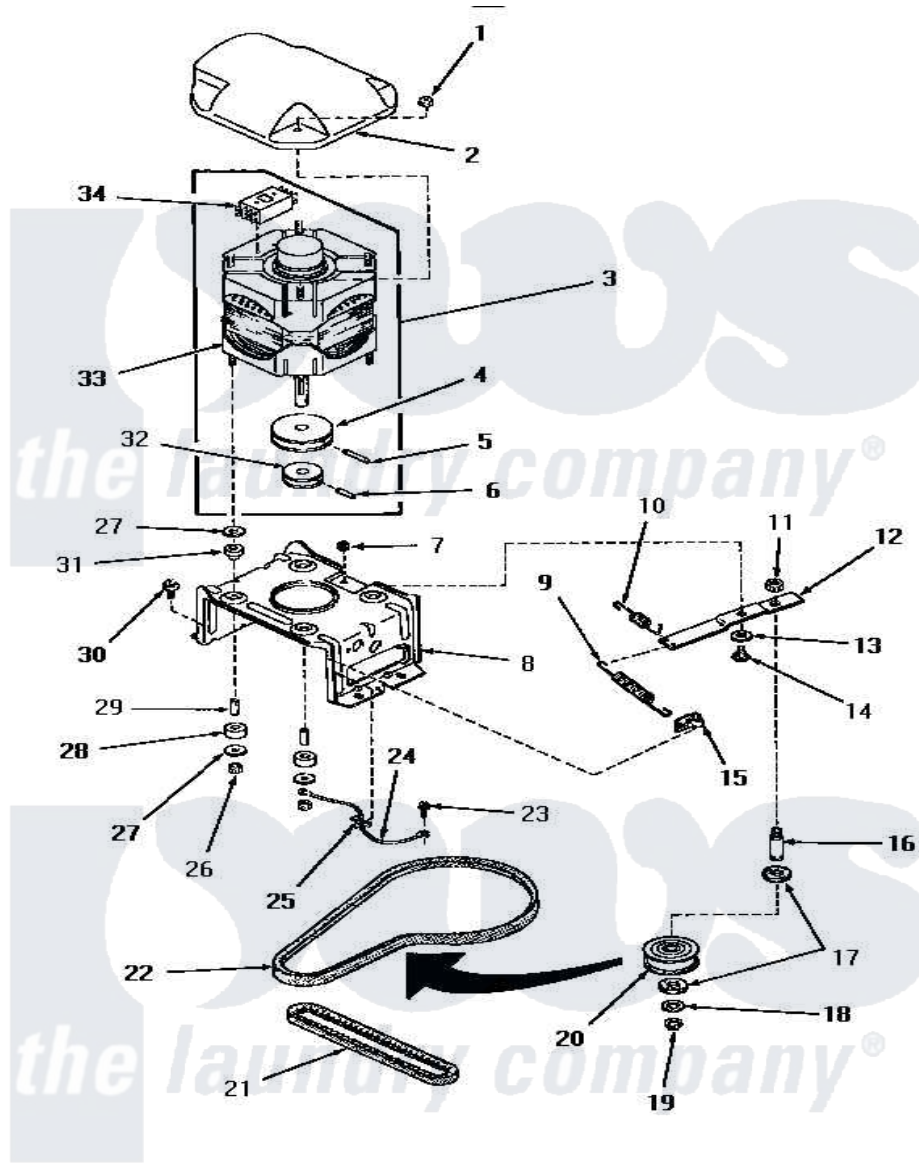

Amana HA6450 14 - MOTOR, MTG BRACKET, BELTS & IDLER ASSY

MOTOR, MOUNTING BRACKET, BELTS AND IDLER ASSEMBLY
(starting with Serial No. C3486774)

Amana [Residential Amana HA6450 Washer Parts](#) Parts Diagram 14 - MOTOR, MTG BRACKET, BELTS & IDLER ASSY
Click on the part number to view part

Item	Original Part Number	Replaced By	Status	Part Description
1	27201			Locknut
2	27136			Shield, Motor
3	27179	27179P		Motor-Drve
4	27171		Not Available	PULLEY,MOTOR
5	23750			Pin, Roll
6	10416			Pin, Roll
7	52566	27001225		Nut, Jam Mid Lock 1/4-20
8	28791			Bracket, Motor Mount
9	28807	37366		Spring, Idler
10	30620		Not Available	SPRING,IDLER LEVER HEL
11	28803	2221070		Clamp, Nylon
12	31054	40041002		Lever, Idler
13	81392	40054701		Washer
14	27229	40038901		Screw, 1/4-20
15	28849			Clip, Spring
16	28802			Shaft, Idler

17	Y29443		Washer, Felt
18	52549		Washer, 501 ID X3/4 Odx
19	23748		Ring, Retaining
20	28800	Not Available	WHEEL, IDLER
21	27155		Belt, Pump
22	28808		Belt, Agitate And Spin
23	26592	Not Available	HEX HEAD SCREW
24	Y00000000	Not Available	SEE NOTE GROUND WIRE, GREEN
25	Y00161	B5733302	Clip, Ground
26	23604		Nut, Hex 10-32 Lock
27	03888	Not Available	WASHER
28	01953	Not Available	WASHER, LOWER MOTOR MOU
29	27181	Not Available	SPACER, MOTOR
30	27157		Screw, 10-24 X 5/8 Spec
31	01952A		Mounting, Rubber
32	Y27104	Not Available	PULLEY, MOTOR
33	27772	27179P	Motor-Drve
"	30895	27179P	Motor-Drve
34	24139	Not Available	SWITCH, MOTOR
"	24140	Not Available	SWITCH, MOTOR
"	30895A	30895AP	Switch Motor-W/Instr
"	30897A	30897AP	Switch- MO
"	24142	Not Available	SWITCH, MOTOR
"	Y24149		Switch, Motor
NI	20605	Not Available	LUBE, HI TEMPERATURE-56
"	258P3	Not Available	KIT, CAPACITOR