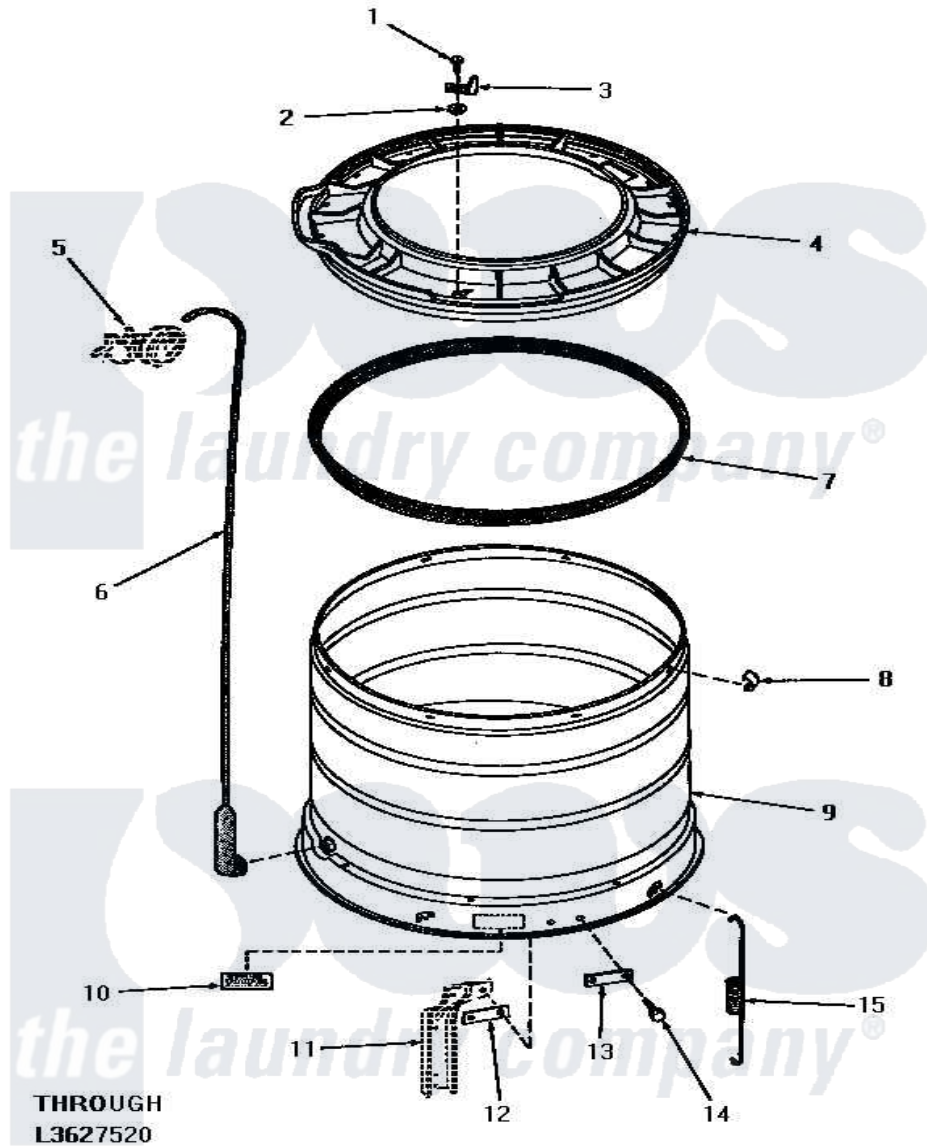

Amana HA6450 15 - OUTER TUB, COVER & PRESSURE HOSE

OUTER TUB, COVER AND PRESSURE HOSE

Amana [Residential Amana HA6450 Washer Parts](#) Parts Diagram 15 - OUTER TUB, COVER & PRESSURE HOSE
 Click on the part number to view part

Item	Original Part Number	Replaced By	Status	Part Description
1	25723	27001200		Screw
2	03815			Lockwasher, No.10 Ext Shk
3	27247			Trigger, Out-Of-Bal Swi
4	27137	31153		Cover Outer Tub
5	Y00000000		Not Available	SEE NOTE PRESSURE SWITCH
6	29077		Not Available	ASSY,PRESSURE FILL HOSxREPLACE
7	27184			Gasket, Tub Cover
8	Y27017		Not Available	CLIP,SPRING
9	27071		Not Available	OUTER TUB
10	Y27195		Not Available	STICKER
11	Y00000000		Not Available	SEE NOTE SUPPORT LEG
12	27927			Plate, Leg .032
13	27926			Plate, Leg .063
14	27205	40128701		Screw, 5/16-18 X .50
15	27239			Spring, Leg