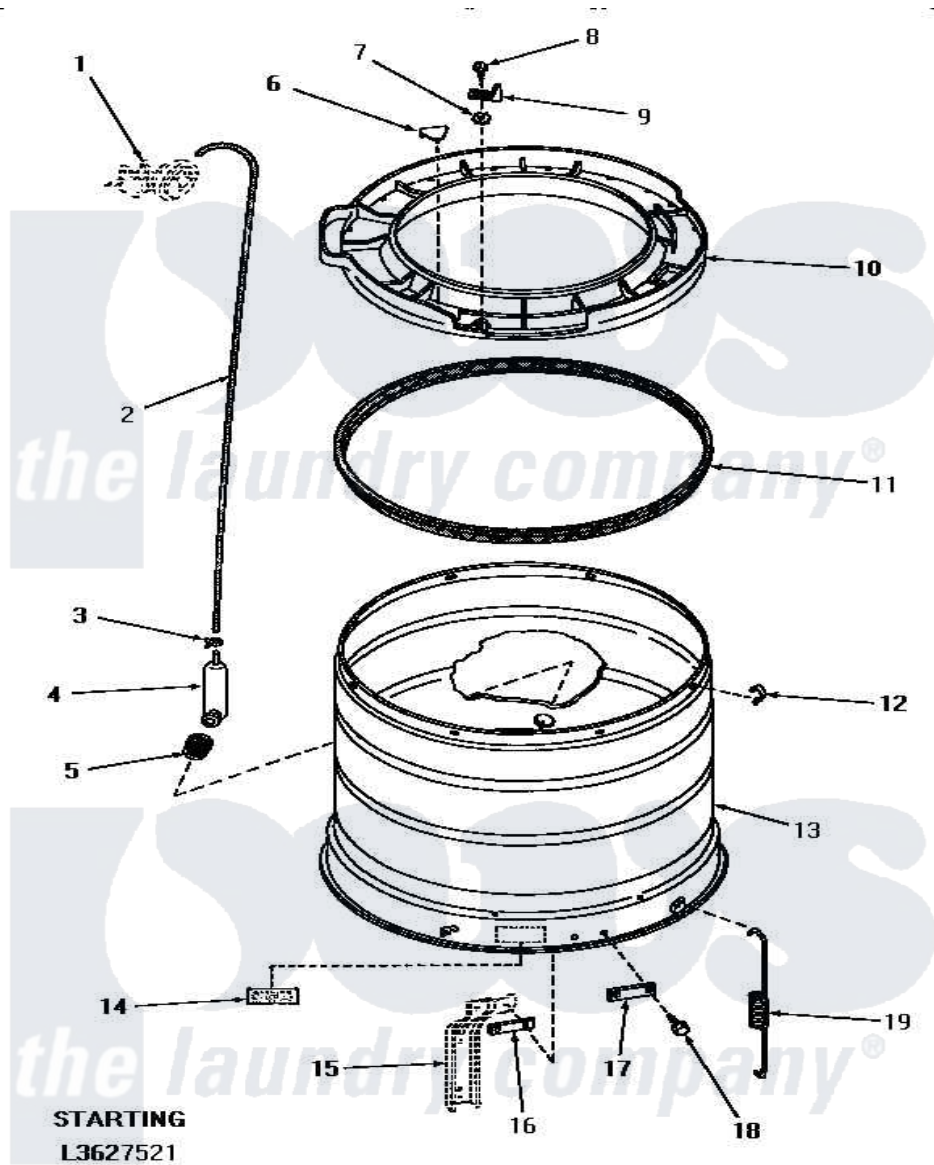

Amana HA6450 16 - OUTER TUB, COVER & PRESSURE HOSE

OUTER TUB, COVER AND PRESSURE HOSE

Amana [Residential Amana HA6450 Washer Parts](#) Parts Diagram 16 - OUTER TUB, COVER & PRESSURE HOSE
 Click on the part number to view part

Item	Original Part Number	Replaced By	Status	Part Description
1	Y00000000		Not Available	SEE NOTE PRESSURE SWITCH
2	29213	39125		Tubing 31
3	Y22294	596669		Clamp, Manifold
4	29116		Not Available	PRESSURE ACCUMULATOR
5	29175	40037801		Grommet
6	29901		Not Available	PLUG,SNAP-IN-OUTER TUB
7	03815			Lockwasher, No.10 Ext Shk
8	25723	27001200		Screw
9	27247			Trigger, Out-Of-Bal Swi
10	29555	31153		Cover Outer Tub
11	27184			Gasket, Tub Cover
12	Y27017		Not Available	CLIP,SPRING
13	29232		Not Available	OUTER TUB
14	Y27195		Not Available	STICKER
15	Y00000000		Not Available	SEE NOTE SUPPORT LEG
16	27927			Plate, Leg .032