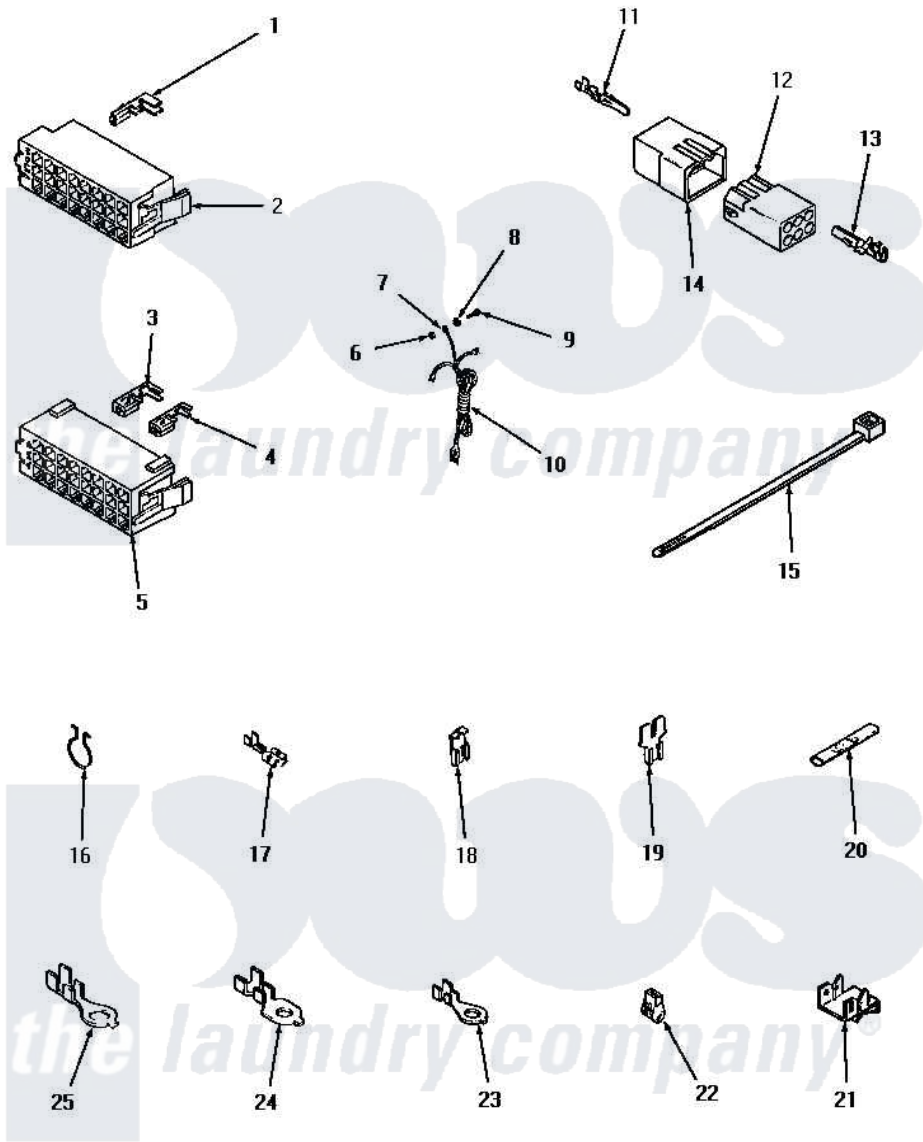

Amana HA6450 17 - POWER CORD & WIRE TERMINALS

POWER CORD AND WIRE TERMINALS

Amana [Residential Amana HA6450 Washer Parts](#) Parts Diagram 17 - POWER CORD & WIRE TERMINALS
 Click on the part number to view part

Item	Original Part Number	Replaced By	Status	Part Description
1	24176		Not Available	MOLEX TERMINAL
2	24175	12500058		Knob Ski
3	00183		Not Available	TERMINAL,FEMALE 2-WIRE
4	00180		Not Available	TERMINAL,FEMALE
5	28856		Not Available	HOUSING,24 POSITION
6	03673		Not Available	NUT
7	Y00000000		Not Available	SEE NOTE GROUND WIRE, GREEN
8	03815			Lockwasher, No.10 Ext Shk
9	20267			Screw, 10-24 X 3/8 Round
10	22660		Not Available	POWER CORD AND PLUG
11	Y00116			Terminal, Pin-Male
12	26708			Receptacle, 6 Circuit
13	Y00117	5011-XX		093 Female Socket
14	23041			Plug, 6 Circuit
15	55881	M0321209		Tie-Electrical
16	51291			Clip, Wire

17	Y00119		Not Available	SPADE TERMINAL(18 GAUGE) (1/4 INCH-(1) 18 GAUGE WIRE)
18	Y00120			Terminal, Flag-1/4 Fema
19	29673		Not Available	DOUBLE CONNECTOR
20	21091		Not Available	CONNECTOR TWO 1/4 INCH MALE
21	Y00161	B5733302		Clip, Ground
22	70210		Not Available	INSULATOR,BLUE
23	00110			No.10 18 Gauge Wire
24	Y00111			Ring Terminal No.10 No.10 18 Gauge Wires Or
25	Y00113		Not Available	TERMINAL,RING-1/4 STUD