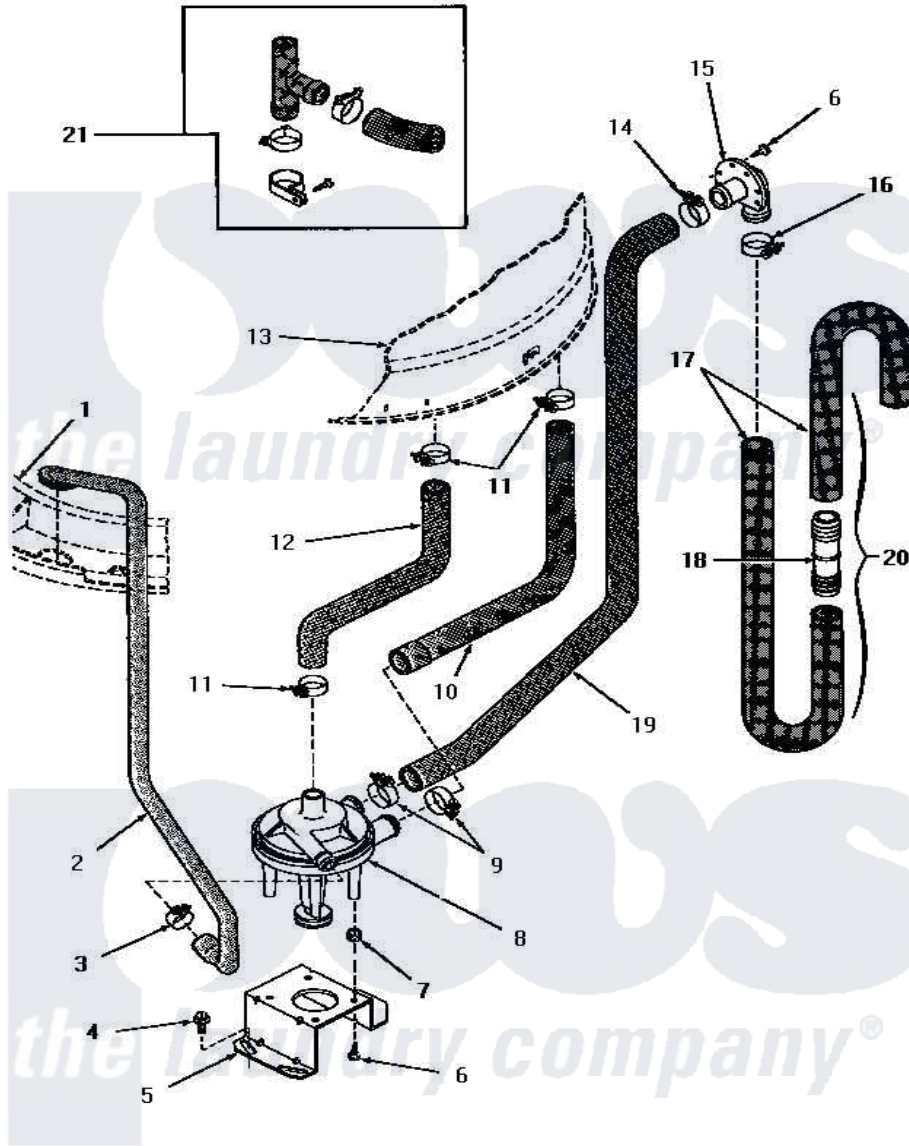

Amana HA6450 18 - PUMP ASSY/BRKT/HOSES & SIPHON BREAK KIT

PUMP ASSEMBLY, BRACKET, HOSES AND SIPHON BREAK KIT
(Models equipped with rubber drain hose)

Amana [Residential Amana HA6450 Washer Parts](#) Parts Diagram 18 - PUMP ASSY/BRKT/HOSES & SIPHON BREAK KIT

[Click on the part number to view part](#)

Item	Original Part Number	Replaced By	Status	Part Description
1	Y00000000		Not Available	SEE NOTE OUTER TUB COVER
2	27232		Not Available	HOSE
3	27644	285655		Clamp, Hose
4	27157			Screw, 10-24 X 5/8 Spec
5	27105			Bracket, Pump Mounting
6	51784		Not Available	SCREW,10B-16 X 1/2 HEX
7	27063			On-Sert
8	27065	31968		Assembly, Pump NA
9	27153	285655		Clamp, Hose
10	27160		Not Available	HOSE,TUB TO PUMP-DRAIN
11	27151	285655		Clamp, Hose
12	27159		Not Available	HOSE,TUB TO PUMP
13	Y00000000		Not Available	SEE NOTE OUTER TUB
14	20391	285655		Clamp, Hose
15	23553		Not Available	ELBOW,DRAIN HOSE-PLAST

16	20211	285655	Clamp, Hose
17	28293		Hose, Drain
18	25863	16272	Connector, Straight
19	27161		Hose, Pump To Drain Val
20	Y00000000		Not Available SEE NOTE DRAIN HOSE AND HOSE COUPLER -- (SEE NOTE 1)
21	297P3	76660	Break-Sphn