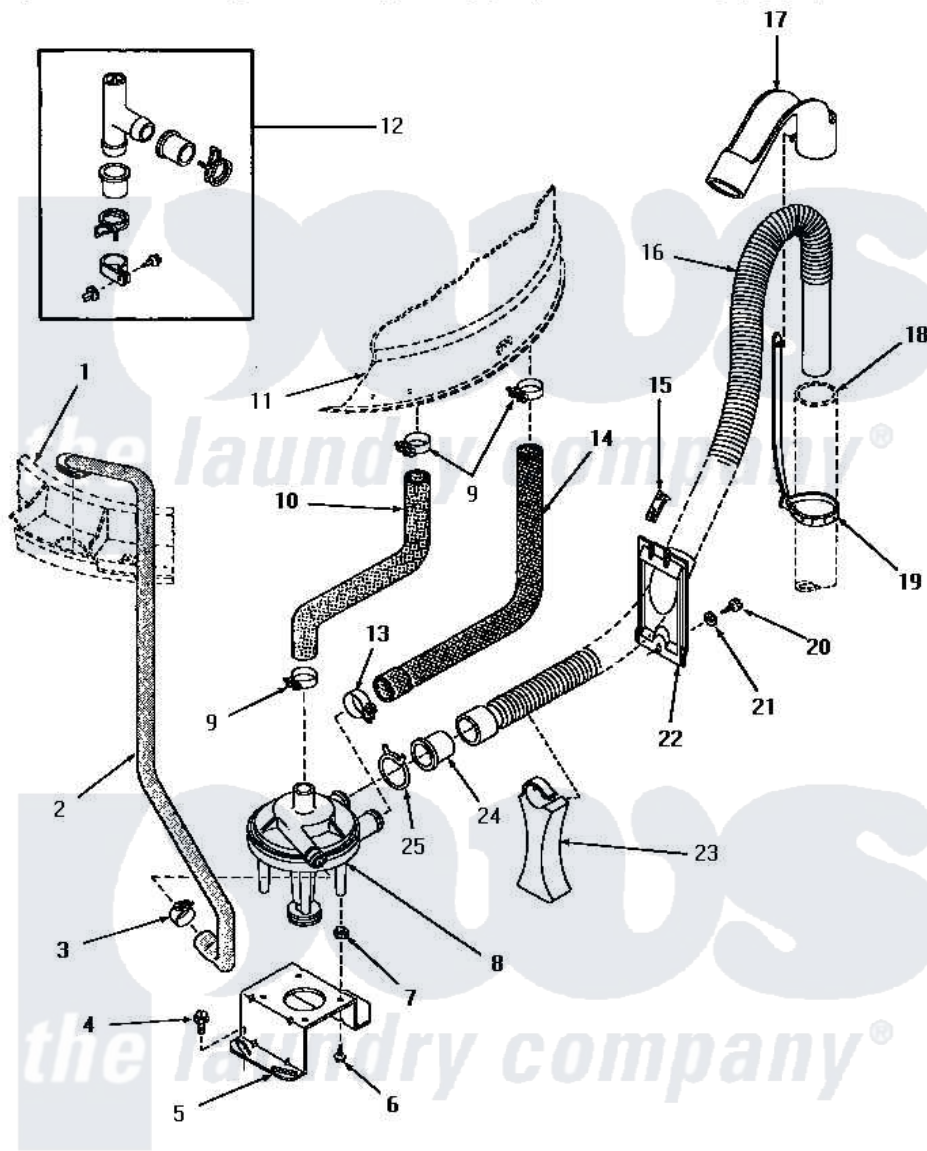

Amana HA6450 19 - PUMP ASSY/BRKT/HOSES & SIPHON BREAK KIT

PUMP ASSEMBLY, BRACKET, HOSES AND SIPHON BREAK KIT
(Models equipped with plastic drain hose)

Amana [Residential Amana HA6450 Washer Parts](#) Parts Diagram 19 - PUMP ASSY/BRKT/HOSES & SIPHON BREAK KIT

[Click on the part number to view part](#)

Item	Original Part Number	Replaced By	Status	Part Description
1	Y00000000		Not Available	SEE NOTE OUTER TUB COVER
2	27232		Not Available	HOSE
3	27644	285655		Clamp, Hose
4	27157			Screw, 10-24 X 5/8 Spec
5	27105			Bracket, Pump Mounting
6	51784		Not Available	SCREW,10B-16 X 1/2 HEX
7	27063			On-Sert
8	27065	31968		Assembly, Pump NA
9	27151	285655		Clamp, Hose
10	27159		Not Available	HOSE,TUB TO PUMP
11	Y00000000		Not Available	SEE NOTE OUTER TUB
12	386P3	76660		Break-Sphn
13	27153	285655		Clamp, Hose
14	27160		Not Available	HOSE,TUB TO PUMP-DRAIN
15	29936		Not Available	HOSE RETAINER CLIP

16	29142	39952	Hose- Drai
17	29144	22003814	Retainer, Drain Hose
18	Y00000000		Not Available SEE NOTE STANDPIPE
19	29999	8539404	Tie-Wire
20	27196	27001200	Screw
21	20492	M0270504	Washer
22	29131		Not Available RETAINER,DIRECTIONAL
23	29284		Stand, Hose
24	29143		Not Available HOSE,ADAPTER
25	29172		Not Available CLAMP,HOSE
NI	406P3	451P3	Kit Drain Extension