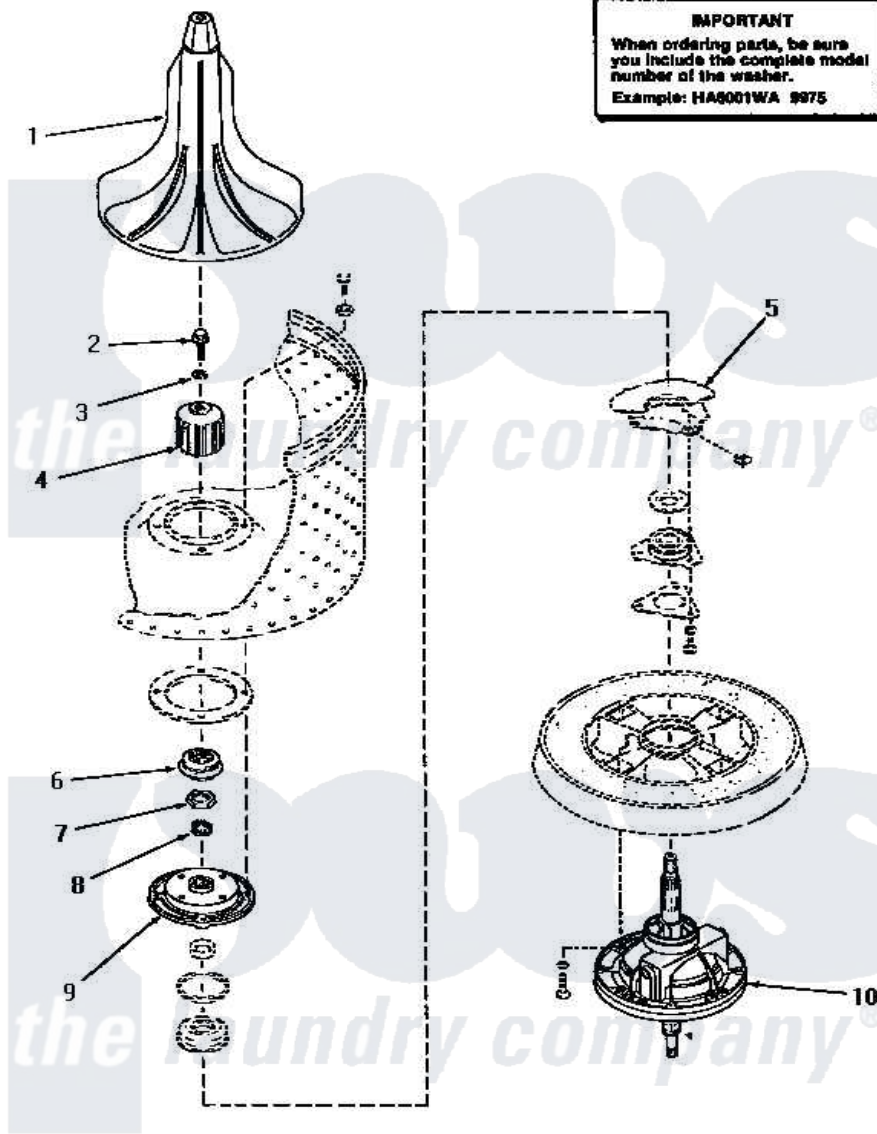

Amana HA6450 20 - SHORT POST DRIVE (ADDITION)

SHORT POST DRIVE

Amana [Residential Amana HA6450 Washer Parts](#) Parts Diagram 20 - SHORT POST DRIVE (ADDITION)
 Click on the part number to view part

Item	Original Part Number	Replaced By	Status	Part Description
1	30855	40000501W		Agitator, Flex Vane
2	30852			Screw, No.8-1/4 X 20 X 3/
3	30853		Not Available	SEAL
4	30071	R9900189		Kit, Drive Bell And Seal
5	Y00000000		Not Available	SEE NOTE OUTER TUB
6	30022		Not Available	ASSY,SEAL-HEAD xREPLACE
7	Y29220	40016301		Nut, Lock
8	29728	40008301		Insert, Spline
9	30034		Not Available	HUB ASSEMBLY
10	30848	33227P		Assembly- Tran
"	33227	33227P		Assembly- Tran