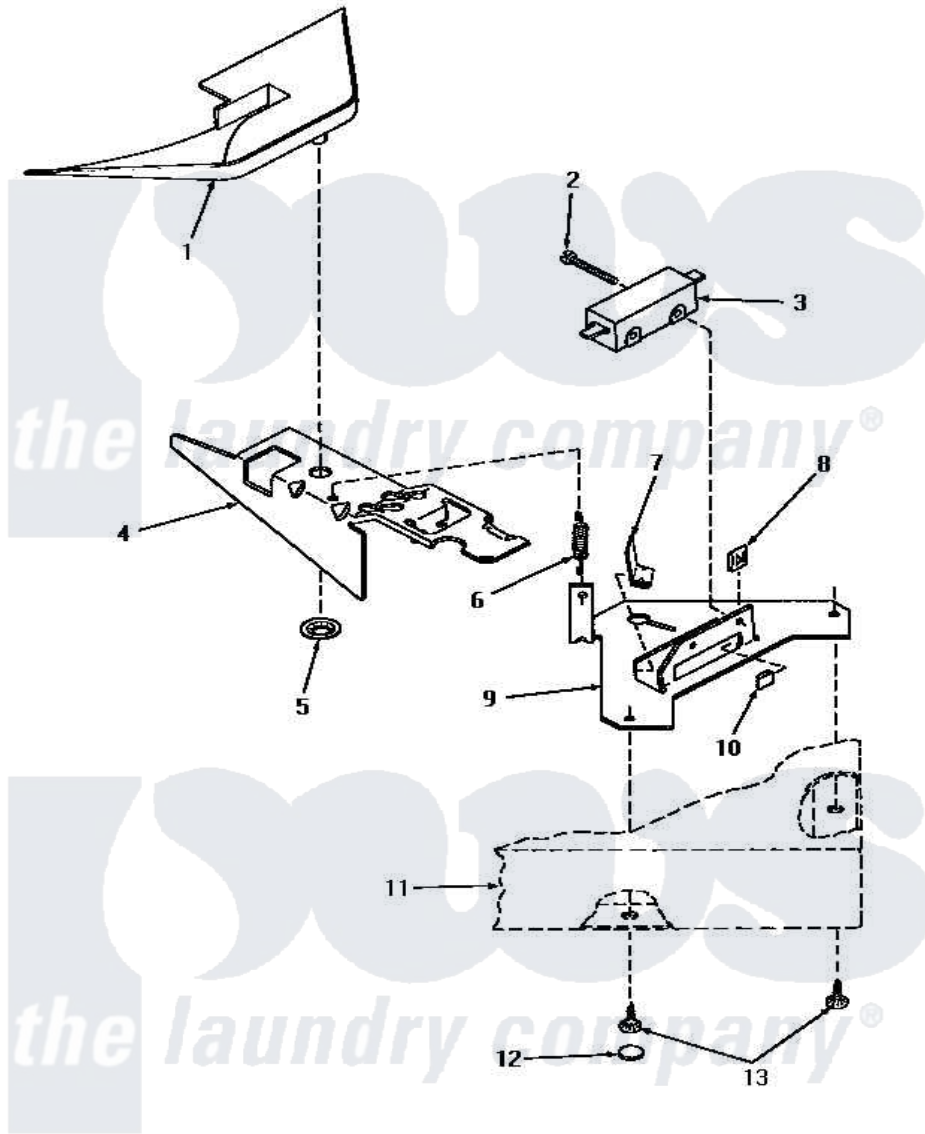

Amana HA6450 21 - SWITCH & BRACKET ASSY

SWITCH AND BRACKET ASSEMBLY

Amana [Residential Amana HA6450 Washer Parts](#) Parts Diagram 21 - SWITCH & BRACKET ASSY
 Click on the part number to view part

Item	Original Part Number	Replaced By	Status	Part Description
1	29042		Not Available	SHIELD, LID SWITCH
2	Q6516		Not Available	SCREW, 6-32 X 1 ROUND H
3	27249		Not Available	SWITCH
4	27602			Lever, Out-Of-Bal Switch
5	29043			Nut, Push
6	27603			Spring, Switch Lever
7	Y27837			Clip, Speed-"U" Type
8	27248		Not Available	NUT, SPEED U-TYPE
9	27250		Not Available	BRACKET, OUT-OF-BAL SWI
10	27610			Clip, U
11	Y00000000		Not Available	SEE NOTE CABINET TOP
12	28291		Not Available	WASHER
13	28193			Screw, 8-1/2 Tapping W/