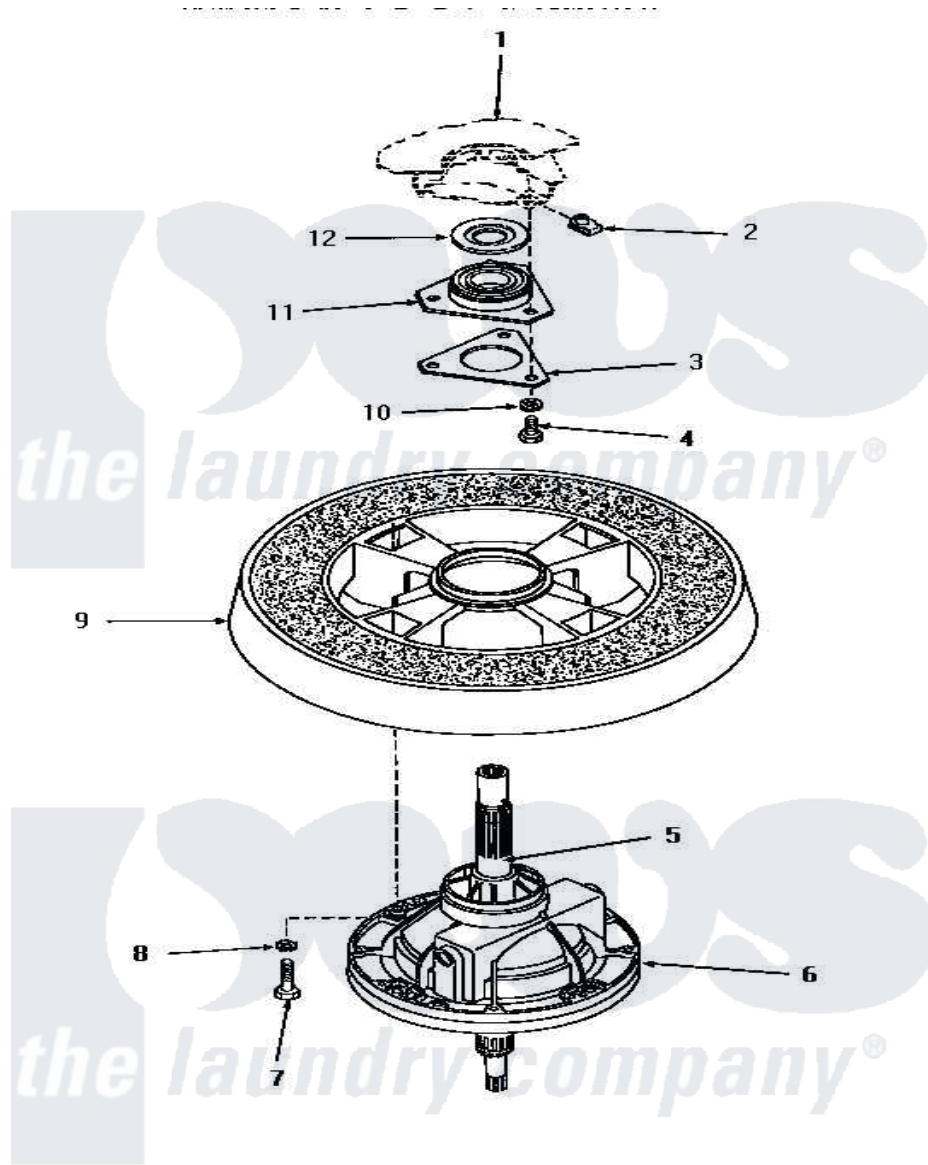

# Amana HA6450 22 - TRANSMISSION ASSY & BALANCE RING

## TRANSMISSION ASSEMBLY AND BALANCE RING

Amana [Residential Amana HA6450 Washer Parts](#) Parts Diagram 22 - TRANSMISSION ASSY & BALANCE RING  
 Click on the part number to view part

Item	Original Part Number	Replaced By	Status	Part Description
1	Y00000000		Not Available	SEE NOTE OUTER TUB
2	<a href="#">27222</a>			Nut, Retainer 5/16-18
3	27166		Not Available	WASHER, BEARING HOUSING
4	01355		Not Available	SCREW
5	<a href="#">27604P</a>			Never-Seeze 1 Oz Tube
6	30946		Not Available	TRANSMISSION ASSEMBLY
7	27200		Not Available	CAP SCREW
8	<a href="#">02431</a>			Lockwasher, 1/4 Ext Shk
9	Y29117		Not Available	ASSY, BALANCE RING-COMPL
10	<a href="#">04366</a>			Lockwasher, 5/16intshkp
11	27182	<a href="#">40004201P</a>		Main Bearing Assembly
12	<a href="#">27187</a>			Flinger