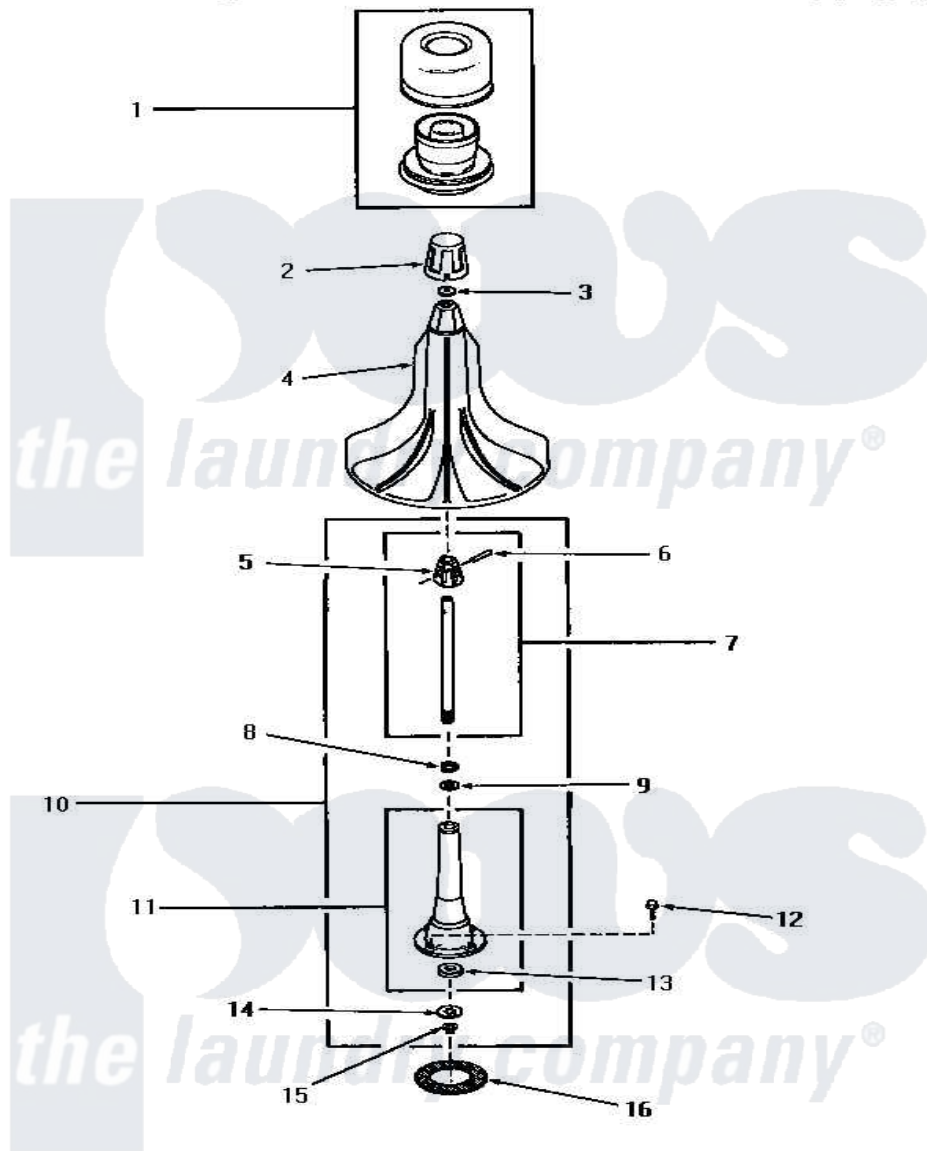

Amana HA6470 03 - AGITATOR & POST

AGITATOR AND POST

Amana [Residential Amana HA6470 Washer Parts](#) Parts Diagram 03 - AGITATOR & POST
 Click on the part number to view part

Item	Original Part Number	Replaced By	Status	Part Description
1	27707		Not Available	ASSY,DISPENSER-FABRIC
2	27138		Not Available	ASSY,AGITATOR CAP
3	27189			Washer, Agitator Cap
4	27120		Not Available	ASSY,AGITATOR
5	27174		Not Available	DRIVE BLOCK
6	20243			Pin, Taper
7	28091			Assembly, Agitator Shaftanddr
8	20057	222T017P01		Washer FIB 21/32 ID X 1156 OD X 1/8
9	04704			Washer, .630idx1.125odx
10	28934		Not Available	AGITATOR POST ASSEMBLY
11	28933		Not Available	AGITATOR POST
12	27202	W10116787		Screw
13	10429		Not Available	WASHER,THRUST
14	27164			Washer, Spline
15	27197			Ring, Retaining