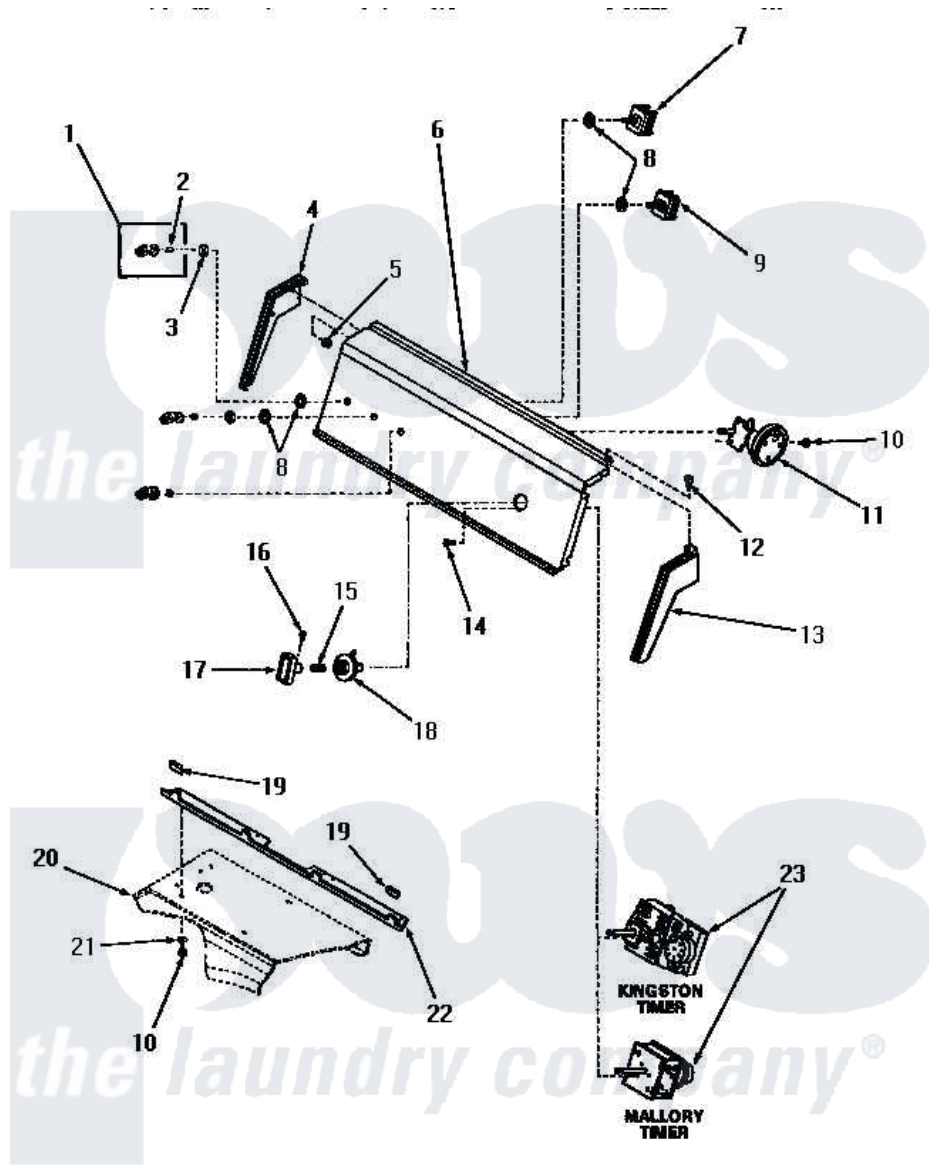

Amana HA6470 06 - CONTROL PANEL & CONTROLS

CONTROL PANEL AND CONTROLS

Amana [Residential Amana HA6470 Washer Parts](#) Parts Diagram 06 - CONTROL PANEL & CONTROLS
 Click on the part number to view part

Item	Original Part Number	Replaced By	Status	Part Description
"	NOTE:		Not Available	1. IF DRAIN HOSE MUST BE SHORTENED, CUT HOSE BETWEEN MOLDED END AND MOLDED ELBOW. USE ONE NO. 25863 HOSE COUPLING TO SPLICE HOSE.
1	27379		Not Available	ASSY,KNOB-SWITCH
2	10519		Not Available	RETAINER
3	57584		Not Available	NUT
4	25124		Not Available	CONTROL HOOD END, LEFT
5	25126	5303284616		Clip
6	27682		Not Available	PANEL,CONTROL
7	21300		Not Available	SWITCH,TEMPERATURE
8	91176			Lockwasher, 3/8 Intshkp
9	21302			Switch, Motor-2SP
10	23962	W10116760		Screw
11	27778			Switch, Pressure
12	25232		Not Available	SCREW,8AB-18X7/8 OVAL

13	25123	Not Available	CONTROL HOOD END, RIGHT
14	70212		Screw, 8-32 X 5/32 RD H
15	26319		Spring
16	26318		Screw, 8-32 X 1/4 Set S
17	27382	Not Available	TIMER KNOB
18	28287	Not Available	TIMER KNOB INDICATOR
19	24859	Not Available	SLEEVE,SUPPORT ANGLE
20	Y00000000	Not Available	SEE NOTE CABINET TOP
21	20493		Washer, 11/64 ID x 3/8 OD
22	23360	Not Available	ANGLE
23	27693	27693R	Timer