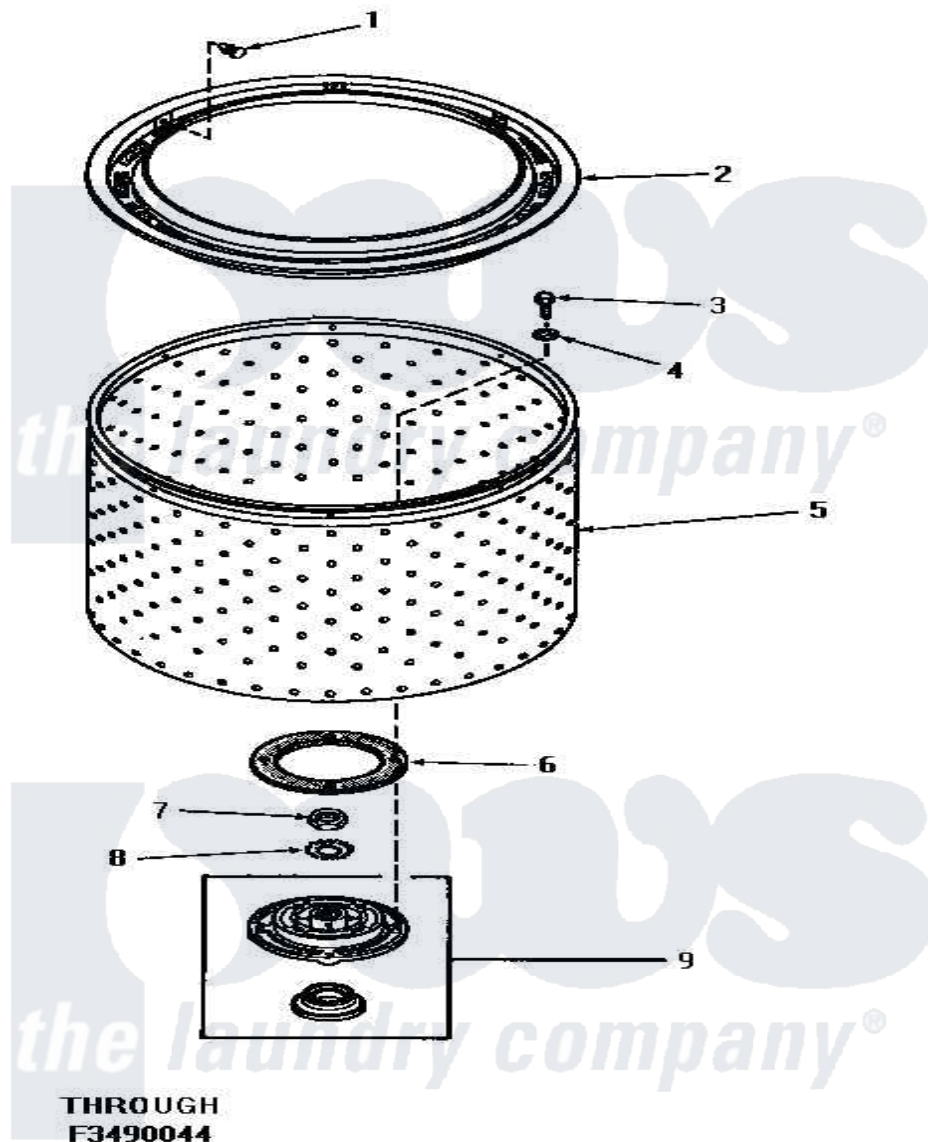

# Amana HA6470 10 - LINT FILTER, WASHTUB & HUB

## LINT FILTER, WASHTUB AND HUB

Amana [Residential Amana HA6470 Washer Parts](#) Parts Diagram 10 - LINT FILTER, WASHTUB & HUB  
 Click on the part number to view part

Item	Original Part Number	Replaced By	Status	Part Description
1	<a href="#">29474</a>			Fastener, Lint Filter
2	27123	<a href="#">33521</a>		Filter Lint/Clothes Guard
3	27202	<a href="#">W10116787</a>		Screw
4	<a href="#">28094</a>			Gasket
5	<a href="#">27074</a>			Motor
"	27073		Not Available	WASHTUB, PORCELAIN
6	27125	<a href="#">39122</a>		Gasket, Washtub
7	Y29220	<a href="#">40016301</a>		Nut, Lock
8	<a href="#">27163</a>			Lockwasher
9	28780	<a href="#">356P3</a>		Kit, Seal-Washer