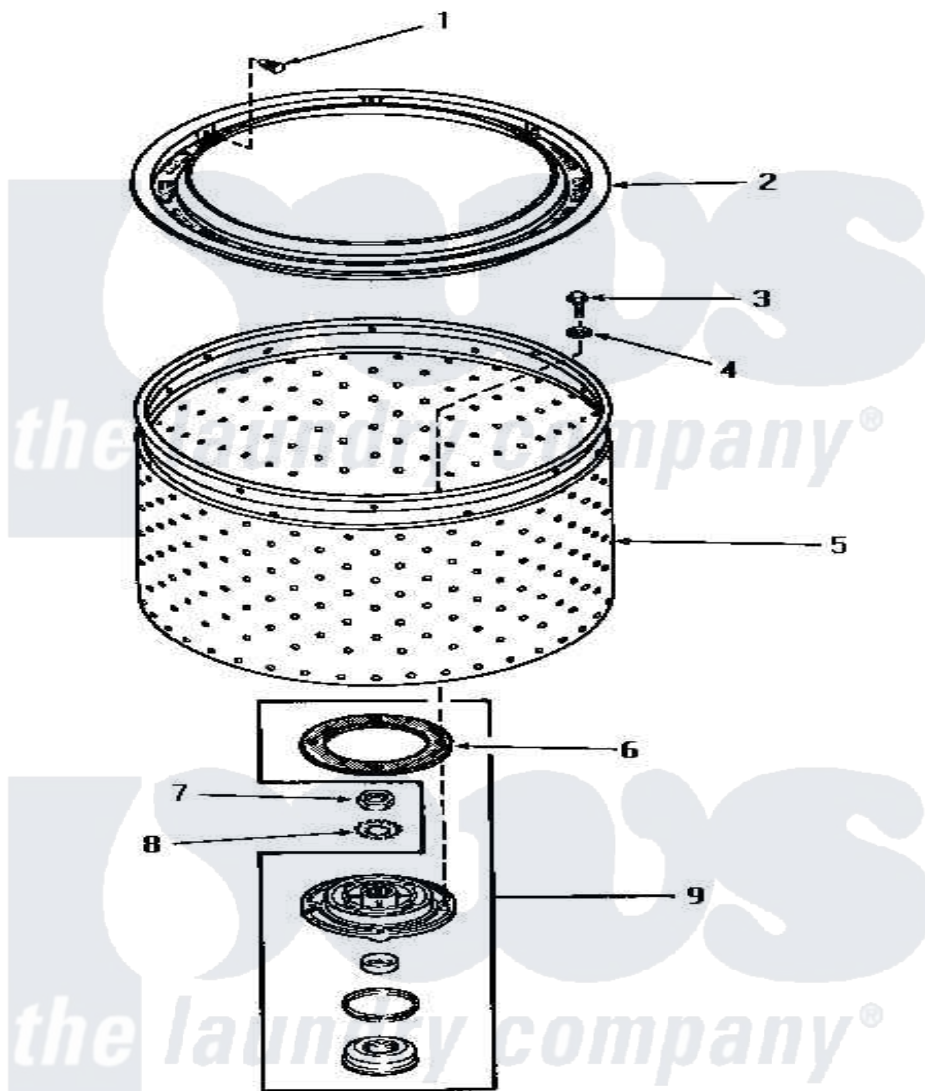

Amana HA6470 11 - LINT FILTER, WASHTUB & HUB

STARTING
F3490045

LINT FILTER, WASHTUB AND HUB

[Amana Residential Amana HA6470 Washer Parts](#) Parts Diagram 11 - LINT FILTER, WASHTUB & HUB
Click on the part number to view part

Item	Original Part Number	Replaced By	Status	Part Description
1	29474			Fastener, Lint Filter
2	27123	33521		Filter Lint/Clothes Guard
3	27202	W10116787		Screw
4	28094			Gasket
5	28138		Not Available	WASHTUB, STAINLESS STEEL
"	29074	39252P		Wash Tub
6	27125	39122		Gasket, Washtub
7	Y29220	40016301		Nut, Lock
8	27163			Lockwasher
9	356P3			Kit, Seal-Washer